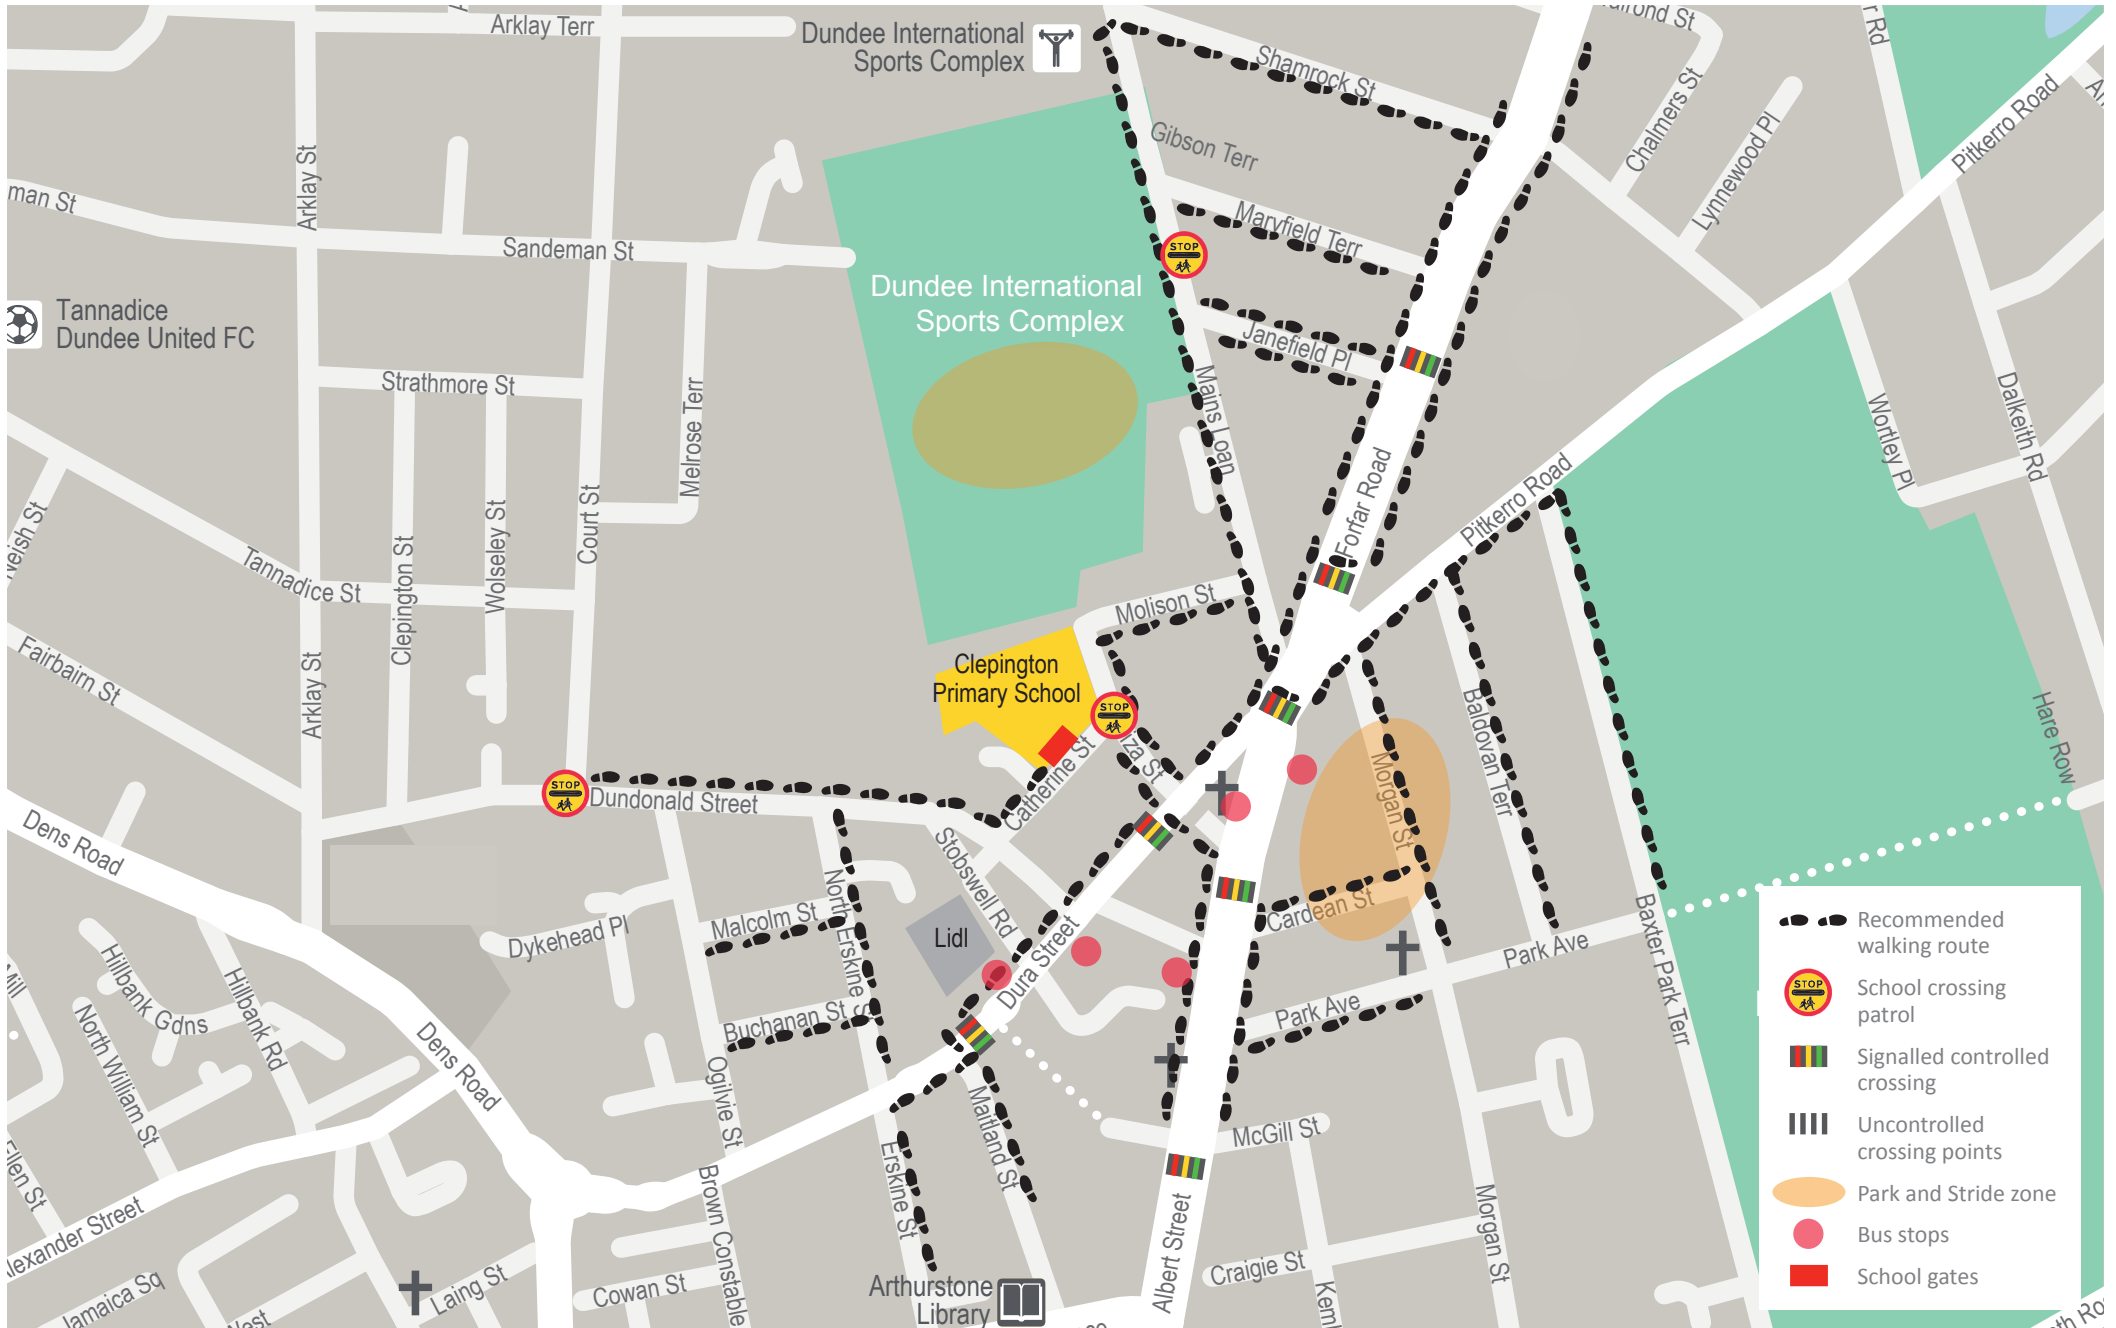

- Recommended walking route
- School crossing patrol
- Signalled controlled crossing
- Uncontrolled crossing points
- Park and Stride zone
- Bus stops
- School gates

Safer Routes to Clepington Primary School