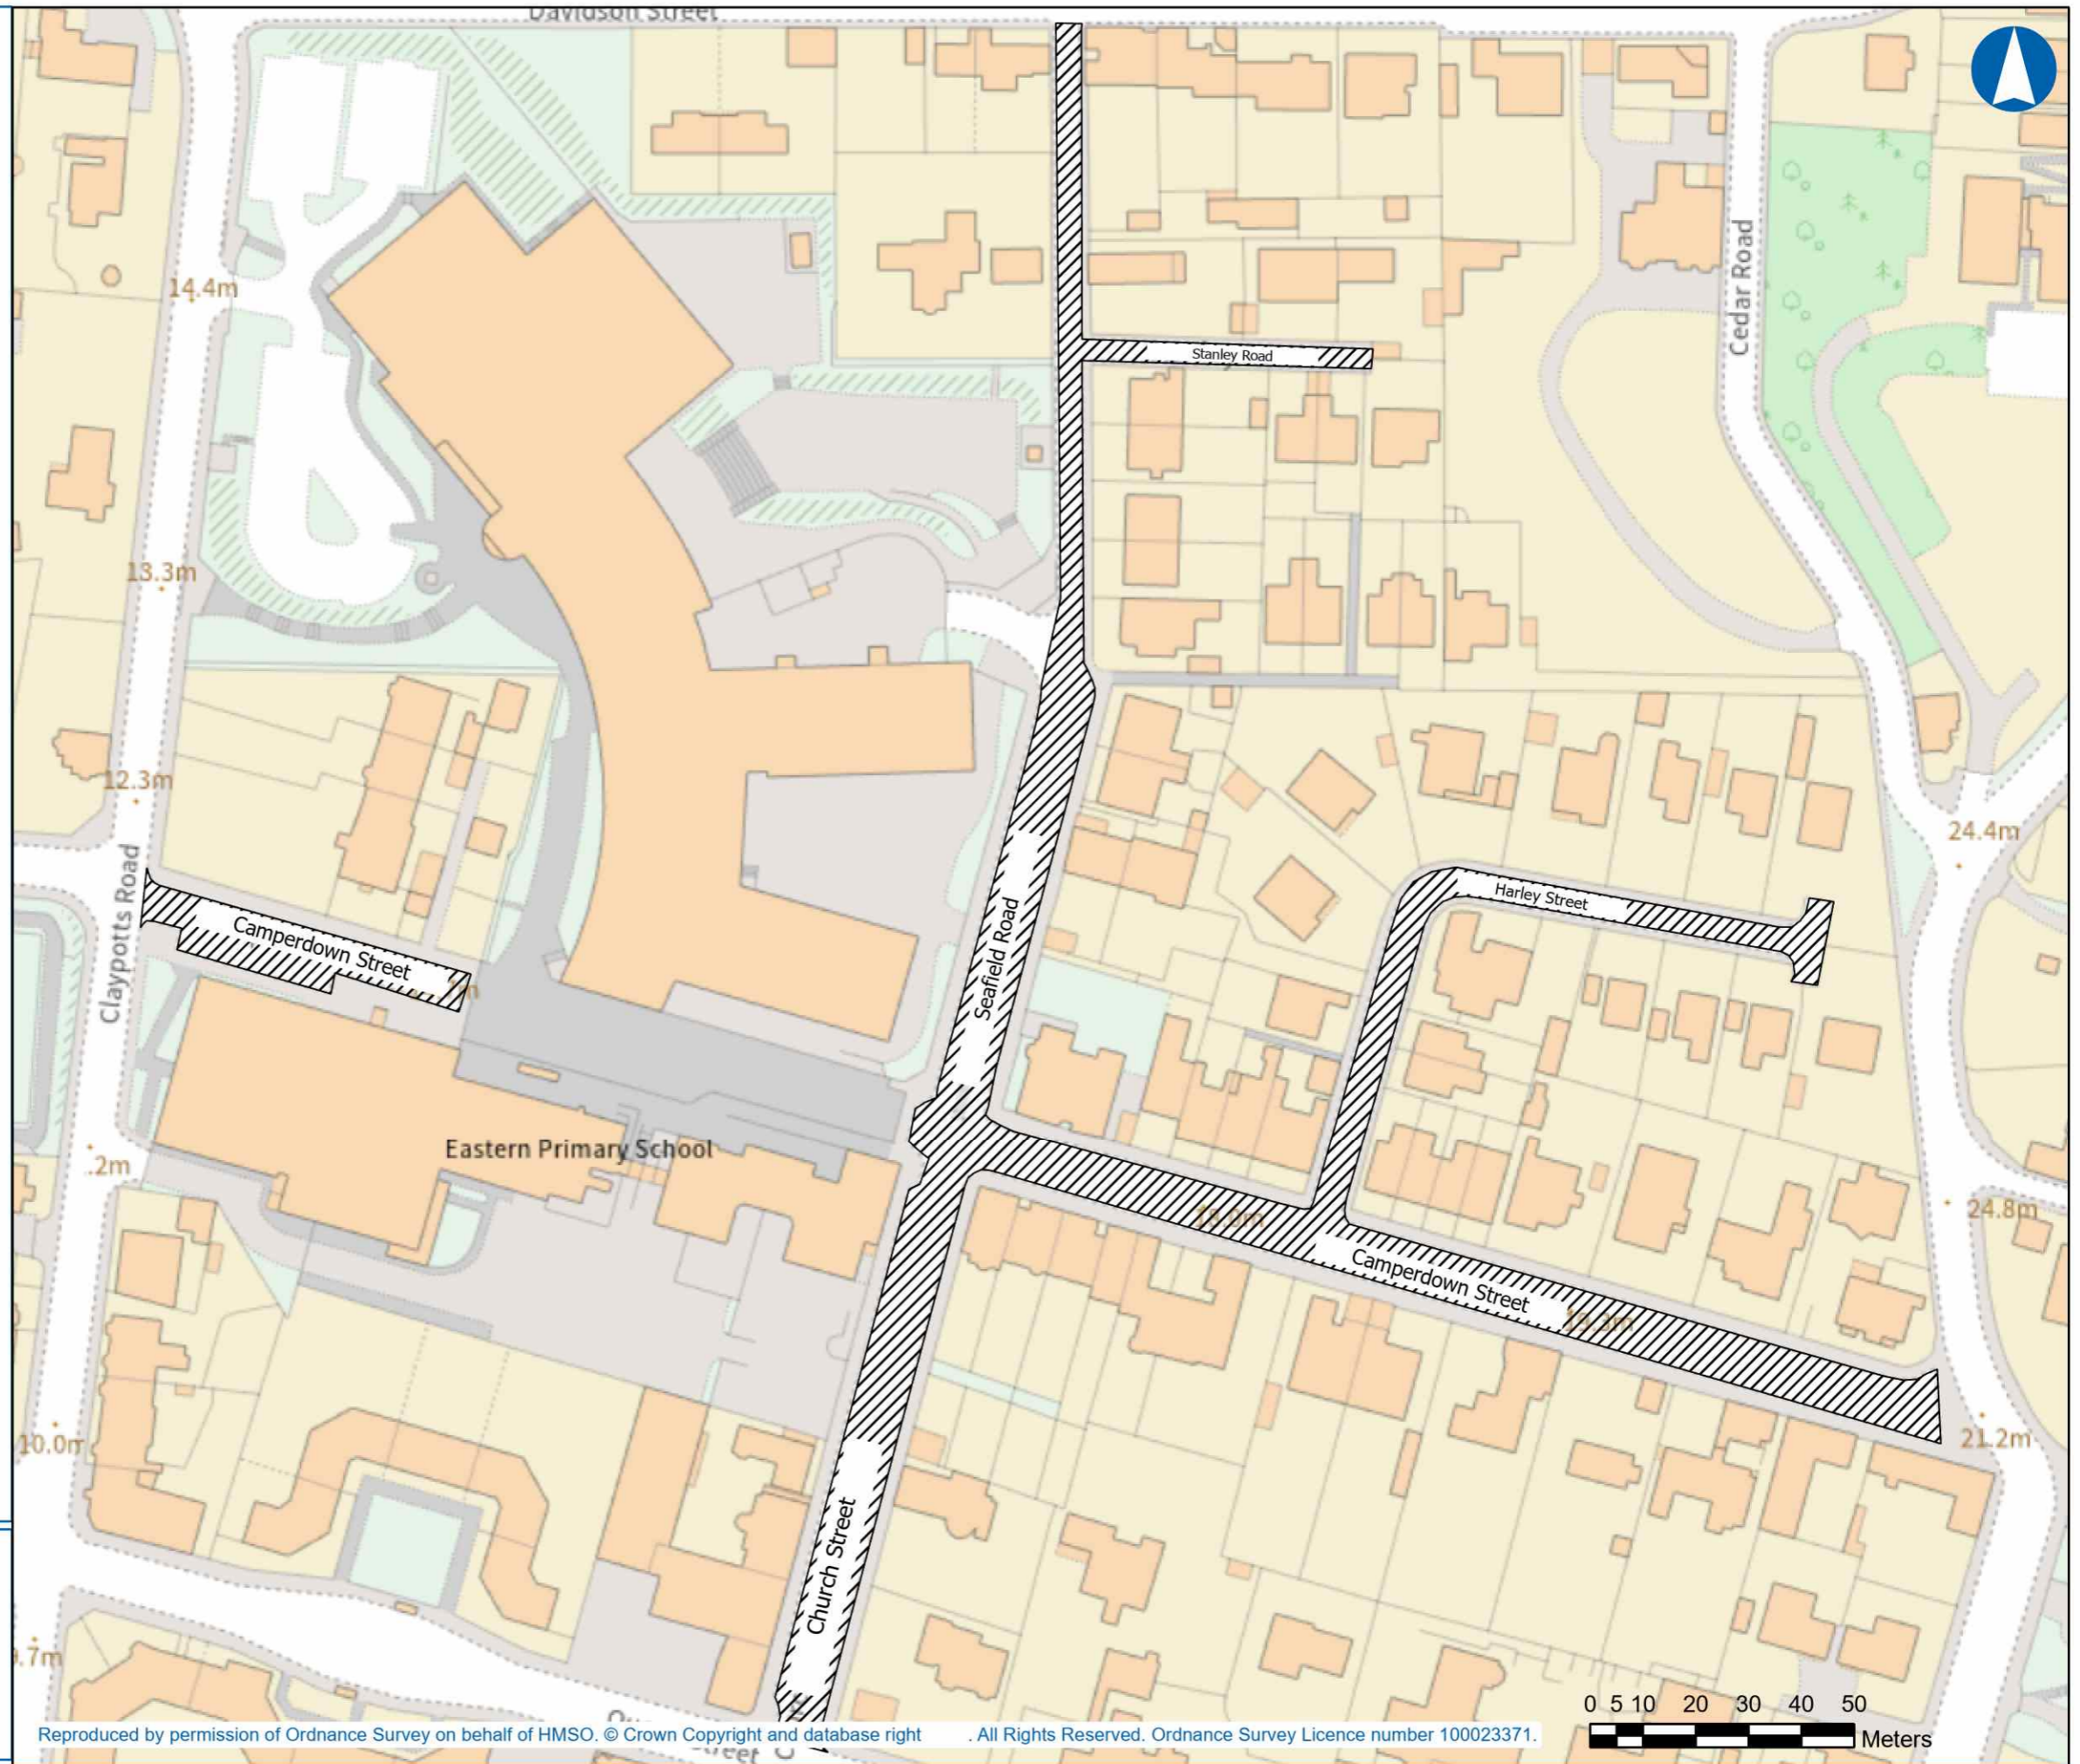

Reproduced by permission of Ordnance Survey on behalf of HMSO. © Crown Copyright and database right . All Rights Reserved. Ordnance Survey Licence number 100023371.

Dundee City Council  
(Prohibition of Driving)  
(School Streets)  
(Order 2023)

**Legend**

 Eastern Primary School Zone  
'Proposed Prohibition of Driving Area'

Dundee House  
50 North Lindsay Street, DUNDEE, DD1 1QE

Reproduced by permission of Ordnance Survey on behalf of HMSO. © Crown Copyright and database right. All Rights Reserved. Ordnance Survey Licence number 100023371.

Dundee City Council  
(Prohibition of Driving)  
(School Streets)  
(Order 2023)

Legend

 Mill of Mains Primary School Zone  
'Proposed Prohibition of Driving Area'

Dundee House  
50 North Lindsay Street, DUNDEE, DD1 1QE