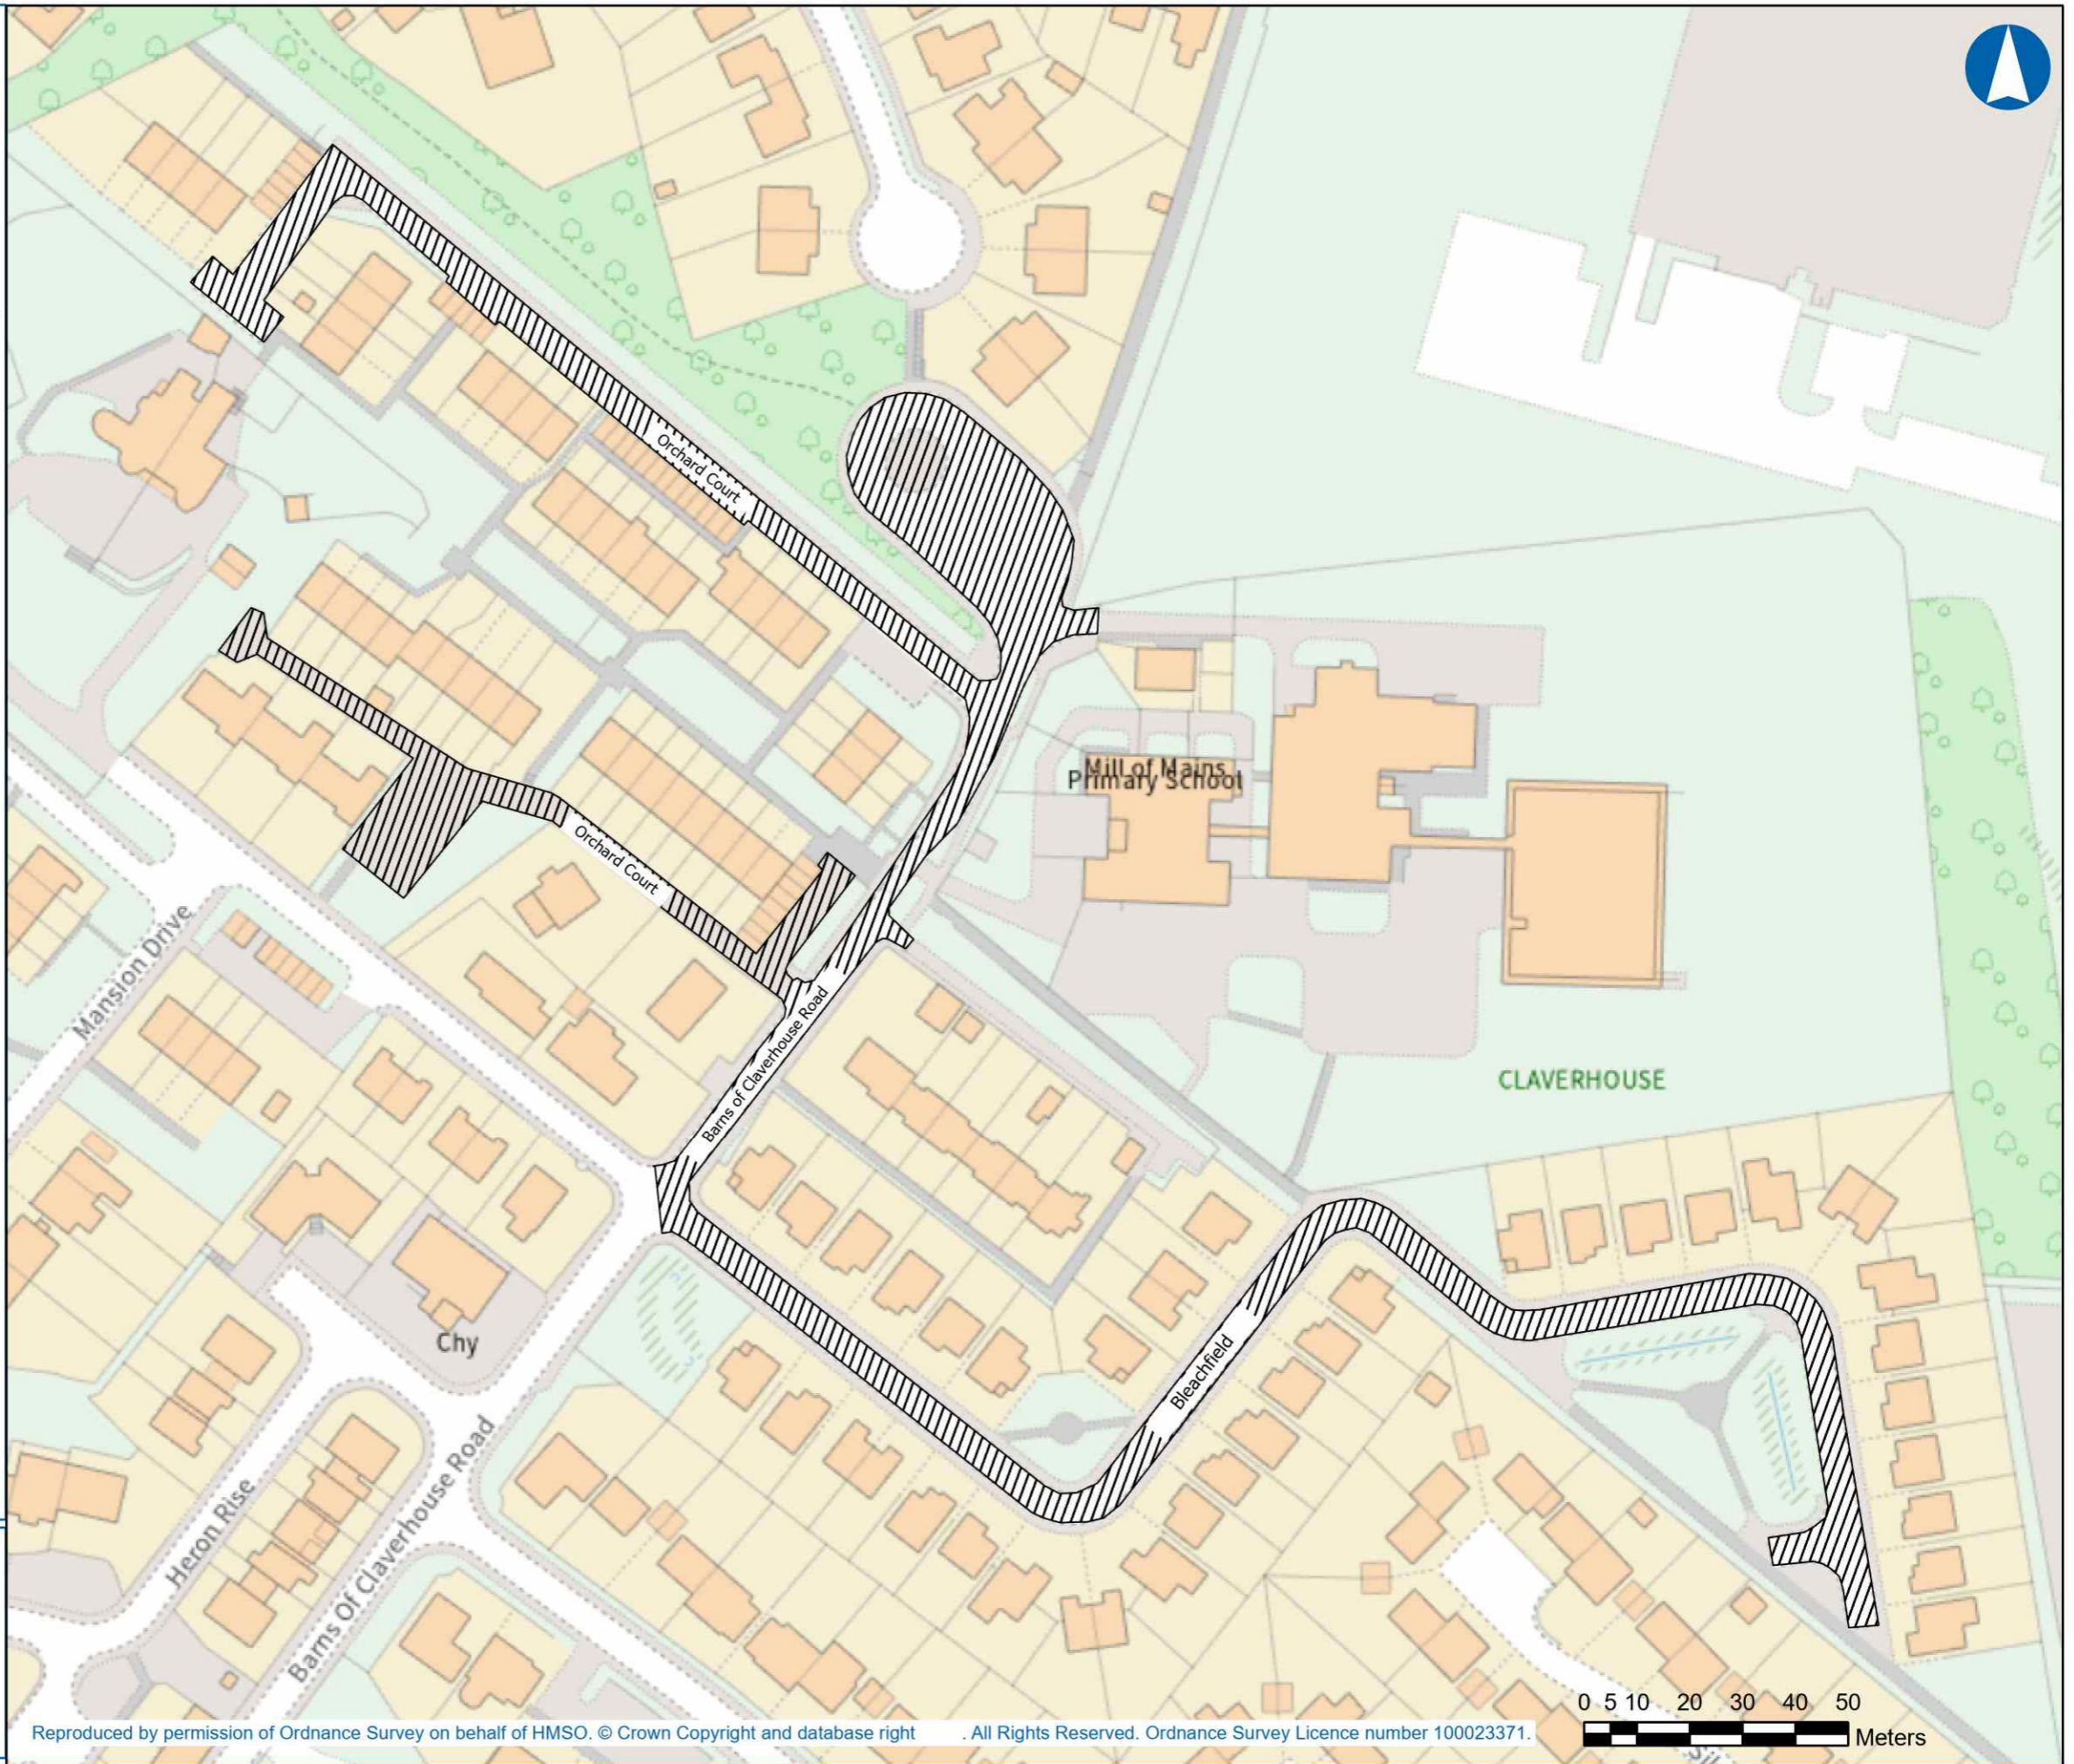

**Legend**

 Eastern Primary School Zone  
'Proposed Prohibition of Driving Area'

Dundee House  
50 North Lindsay Street, DUNDEE, DD1 1QE

Reproduced by permission of Ordnance Survey on behalf of HMSO. © Crown Copyright and database right. All Rights Reserved. Ordnance Survey Licence number 100023371.

Dundee City Council  
(Prohibition of Driving)  
(School Streets)  
(Order 2023)

Legend

 Mill of Mains Primary School Zone  
'Proposed Prohibition of Driving Area'

Dundee House  
50 North Lindsay Street, DUNDEE, DD1 1QE