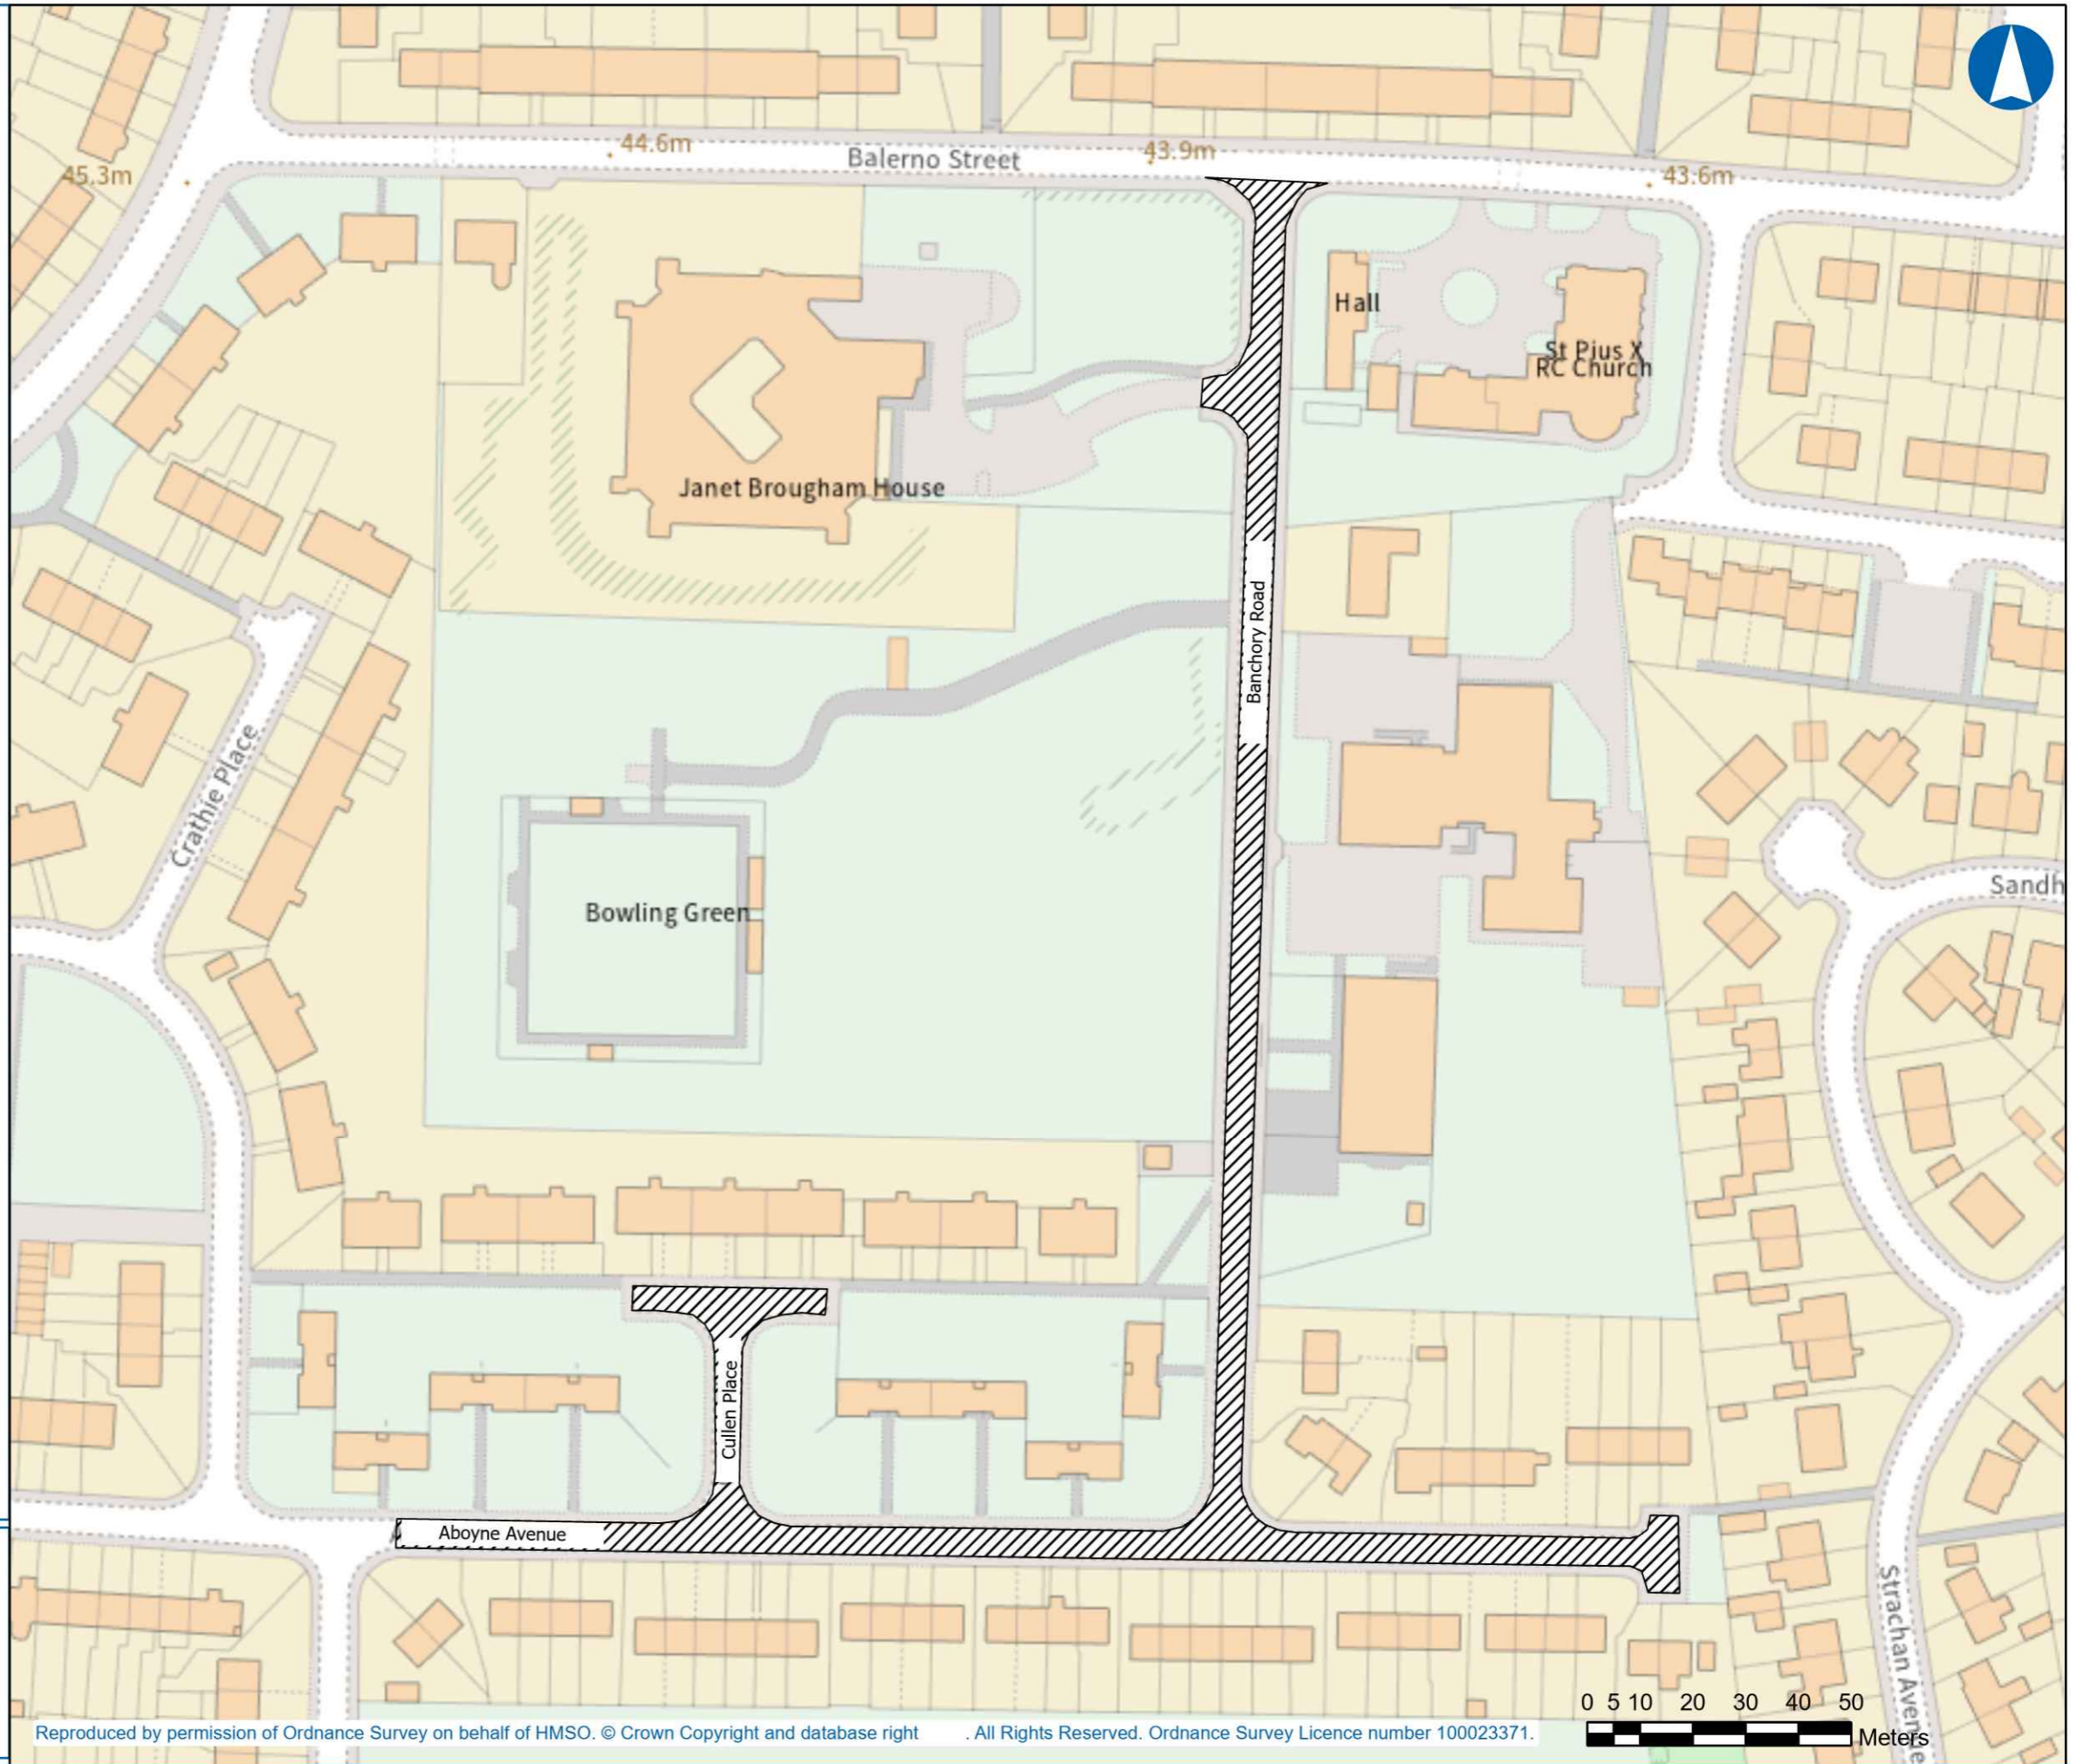

Dundee City Council
(Prohibition of Driving)
(School Streets)
(Order 2023)

Legend

St Pius RC Primary School Zone
'Proposed Prohibition of Driving Area'

Dundee House
50 North Lindsay Street, DUNDEE, DD1 1QE

Reproduced by permission of Ordnance Survey on behalf of HMSO. © Crown Copyright and database right . All Rights Reserved. Ordnance Survey Licence number 100023371.