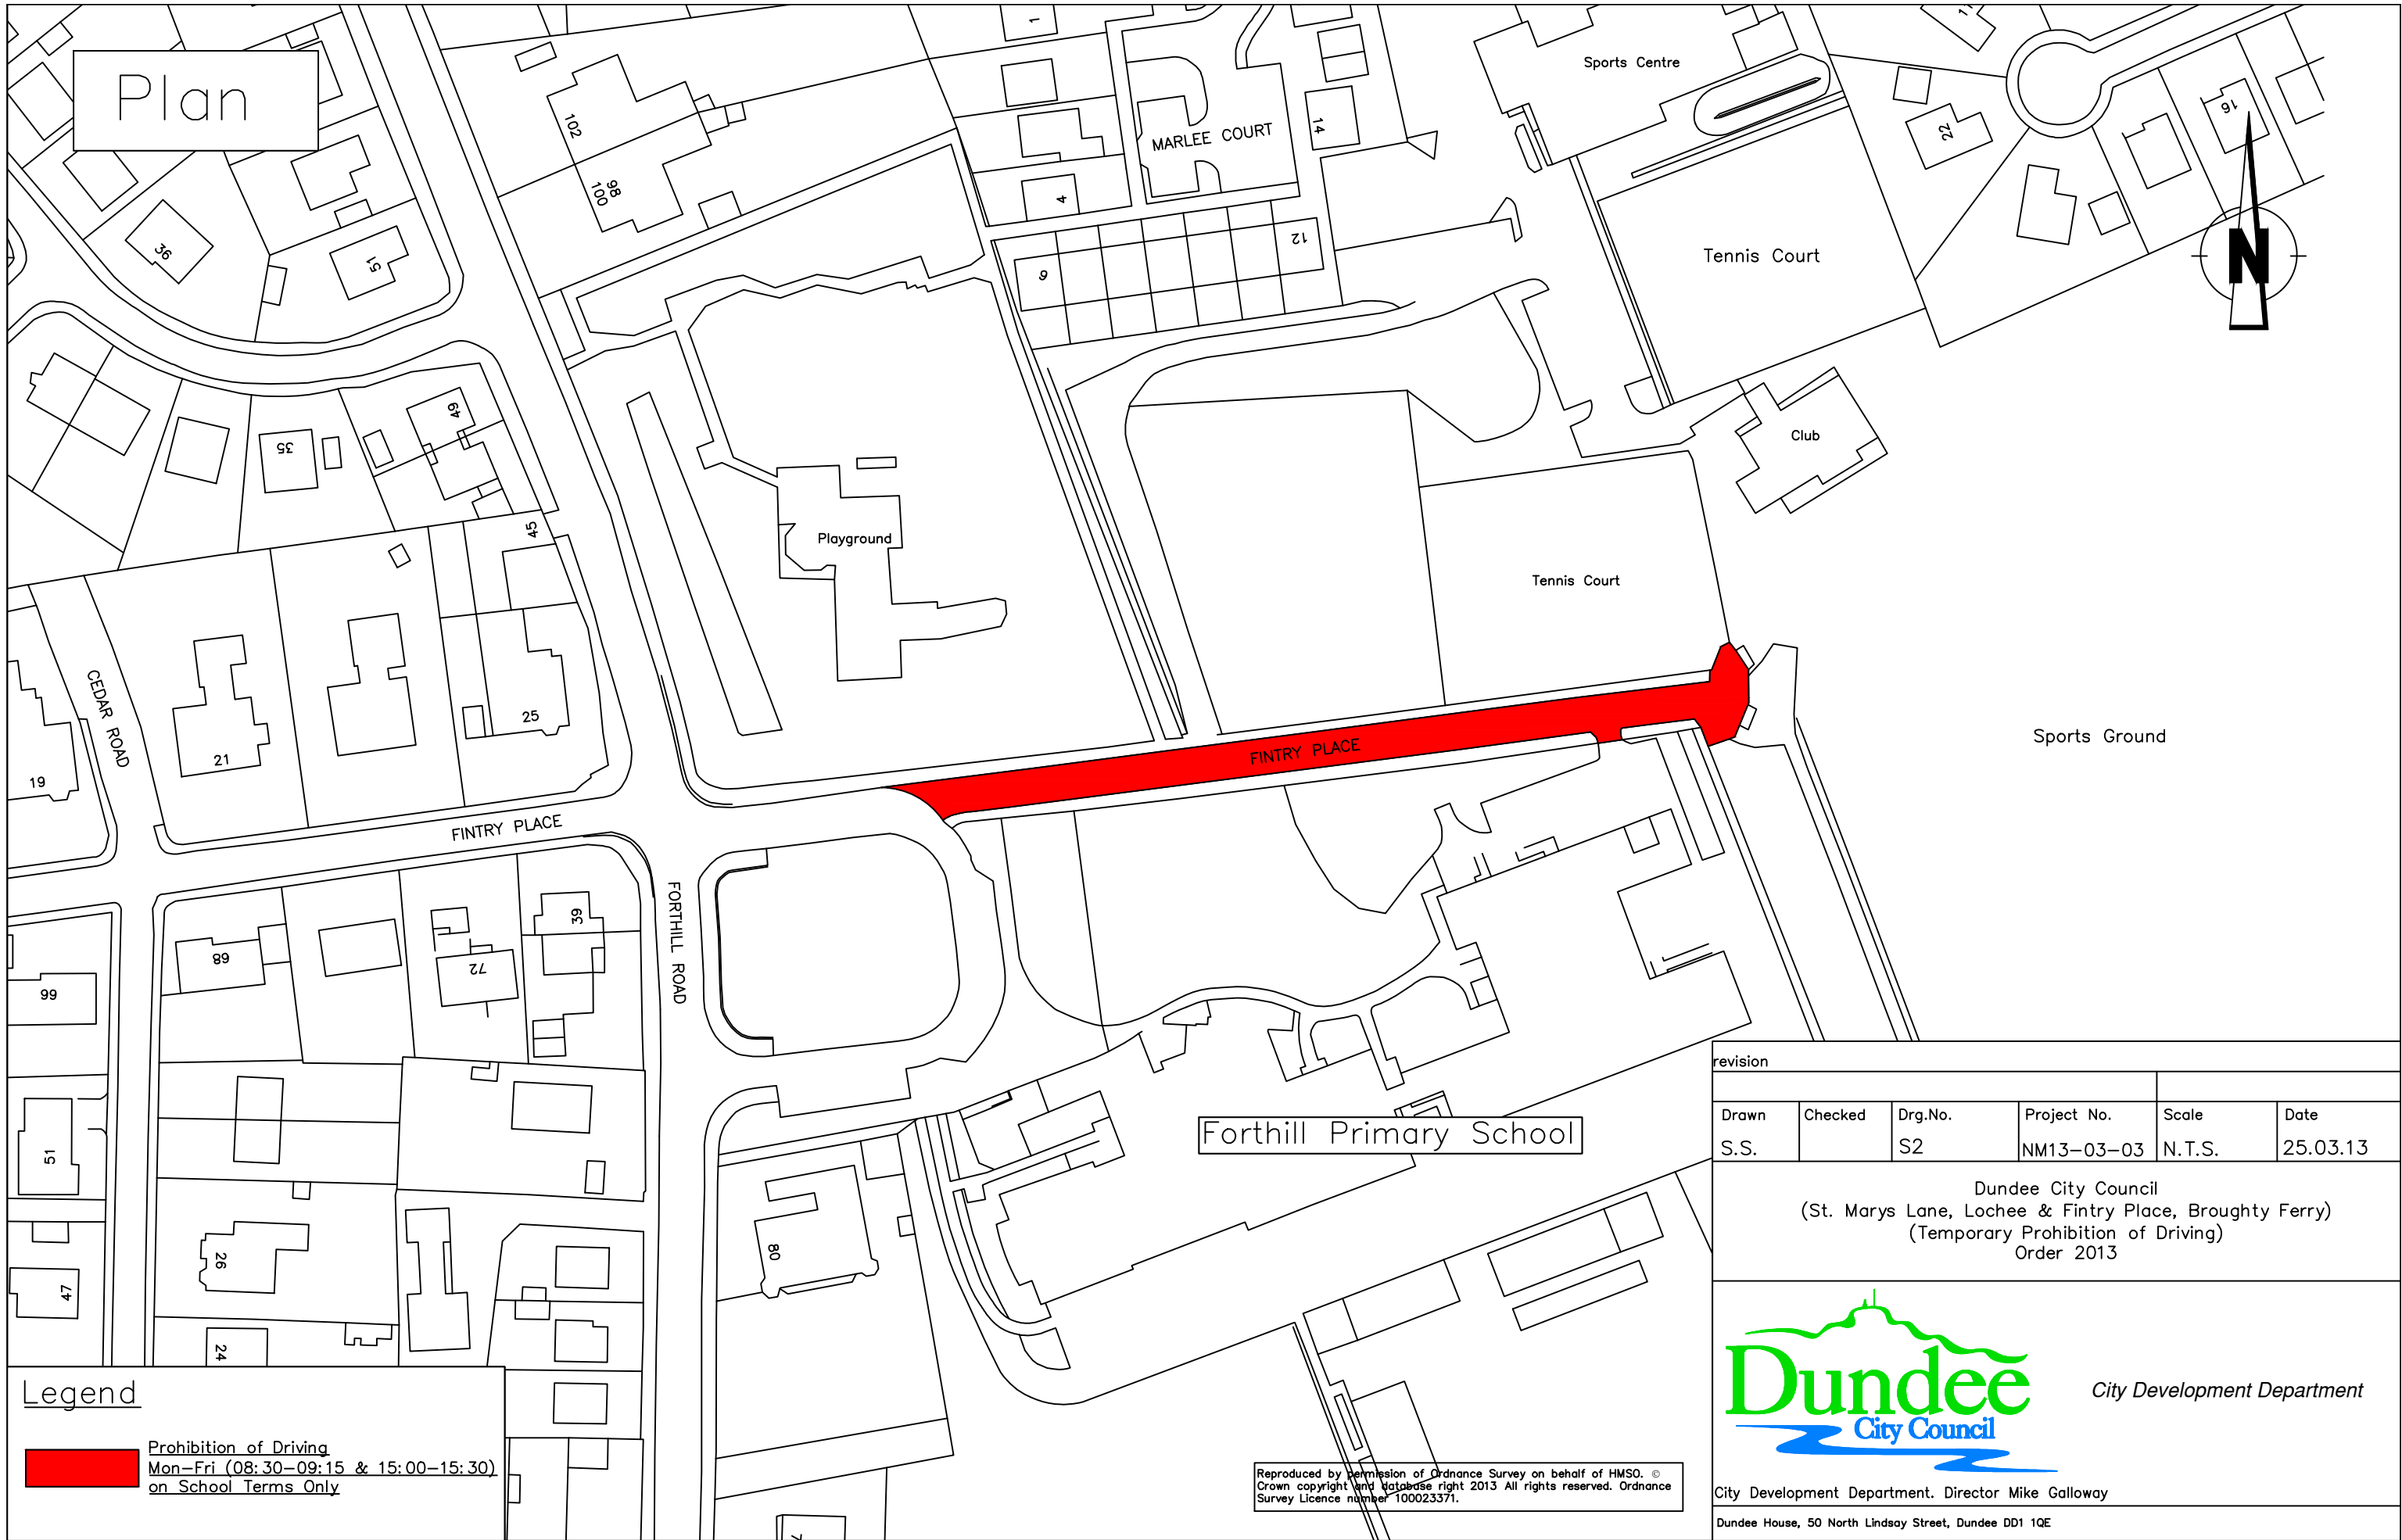

Plan

Legend

 Prohibition of Driving
 Mon-Fri (08:30-09:15 & 15:00-15:30)
 on School Terms Only

| revision | | | | | |
|----------|---------|---------|-------------|--------|----------|
| Drawn | Checked | Drg.No. | Project No. | Scale | Date |
| S.S. | | S1 | NM13-03-03 | N.T.S. | 25.03.13 |

Dundee City Council
 (St. Marys Lane, Lochee & Fintry Place, Broughty Ferry)
 (Temporary Prohibition of Driving)
 Order 2013

City Development Department

City Development Department, Director Mike Galloway
 Dundee House, 50 North Lindsay Street, Dundee DD1 1QE

Reproduced by permission of Ordnance Survey on behalf of HMSO. © Crown copyright and database right 2013 All rights reserved. Ordnance Survey Licence number 100023371.

Plan

Legend
 Prohibition of Driving
 Mon-Fri (08:30-09:15 & 15:00-15:30)
 on School Terms Only