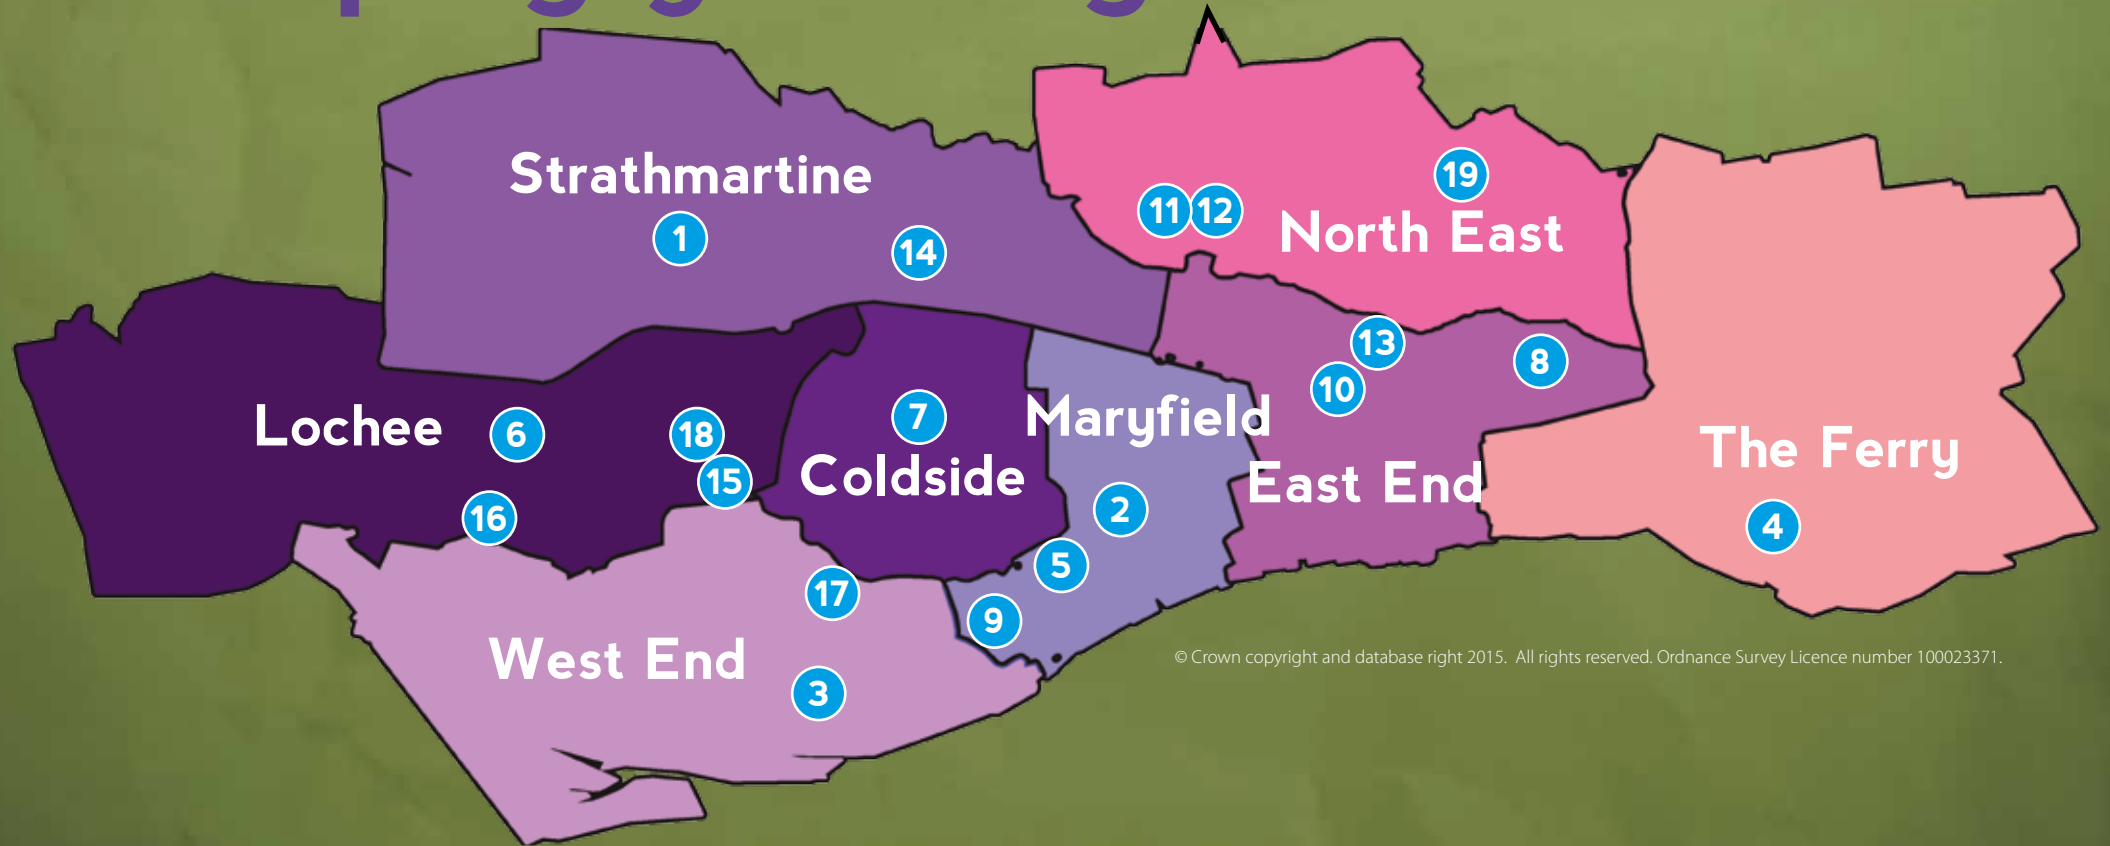

Helping you to get online

© Crown copyright and database right 2015. All rights reserved. Ordnance Survey Licence number 100023371.

1	Ardler Community Centre & Library	11	Finmill Community Centre
2	Arthurstone Community Library	12	Fintry Community Library
3	Blackness Community Library	13	Hub Community Library & Learning Centre
4	Broughty Ferry Community Library	14	Kirkton Community Centre & Library
5	Central Library	15	Lochee Community Library
6	Charleston Community Centre & Library	16	Menzieshill Community Centre and Library
7	Coldside Community Library	17	Mitchell Street Centre
8	Douglas Community Centre & Library	18	West District Housing Office
9	Dundee House	19	Whitfield Library
10	East District Housing Office