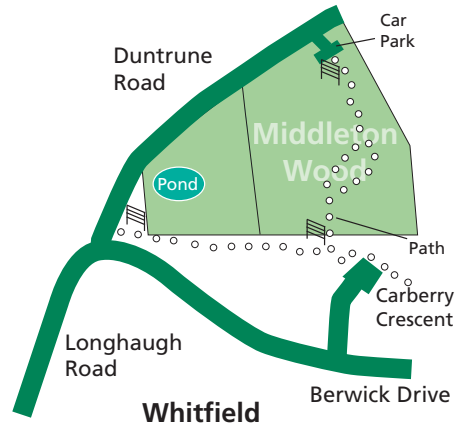

Planting the trees...

Sculpture Circle

Standing tall in Middleton Wood is a circle of carved artworks, symbolising the changing seasons. Set in each are artworks created by local school children hidden behind ice-like resin. Can you find what the children made?

Public Events

Tree-planting and other events run by the Management Team take place several times a year and are great for the whole family.

How to find the Wood

Bus information - Travel Dundee Bus number 17 stops on Berwick Drive and Longhagh Road, 5 minutes' walk to the woodland. Call Traveline on 0870 608 2608 www.traveldundee.co.uk

In 1994,
before work started...

...and the same view in 2007

Before and after...
...what a difference!

The young trees in the fields near Braeview Academy and the Vale of Duntrune are part of Middleton Wood, Dundee's Community Woodland. Tree-planting started in 1993. Many of the young saplings will grow to be grand mature trees for the children of today to enjoy in their retirement.

Key	
	Car Park
	Information Sign
	Oak Wood
	Pine Wood
	Willow Wood
	Picnic Area
	Path
	Wetland

Community group activity

Roe deer