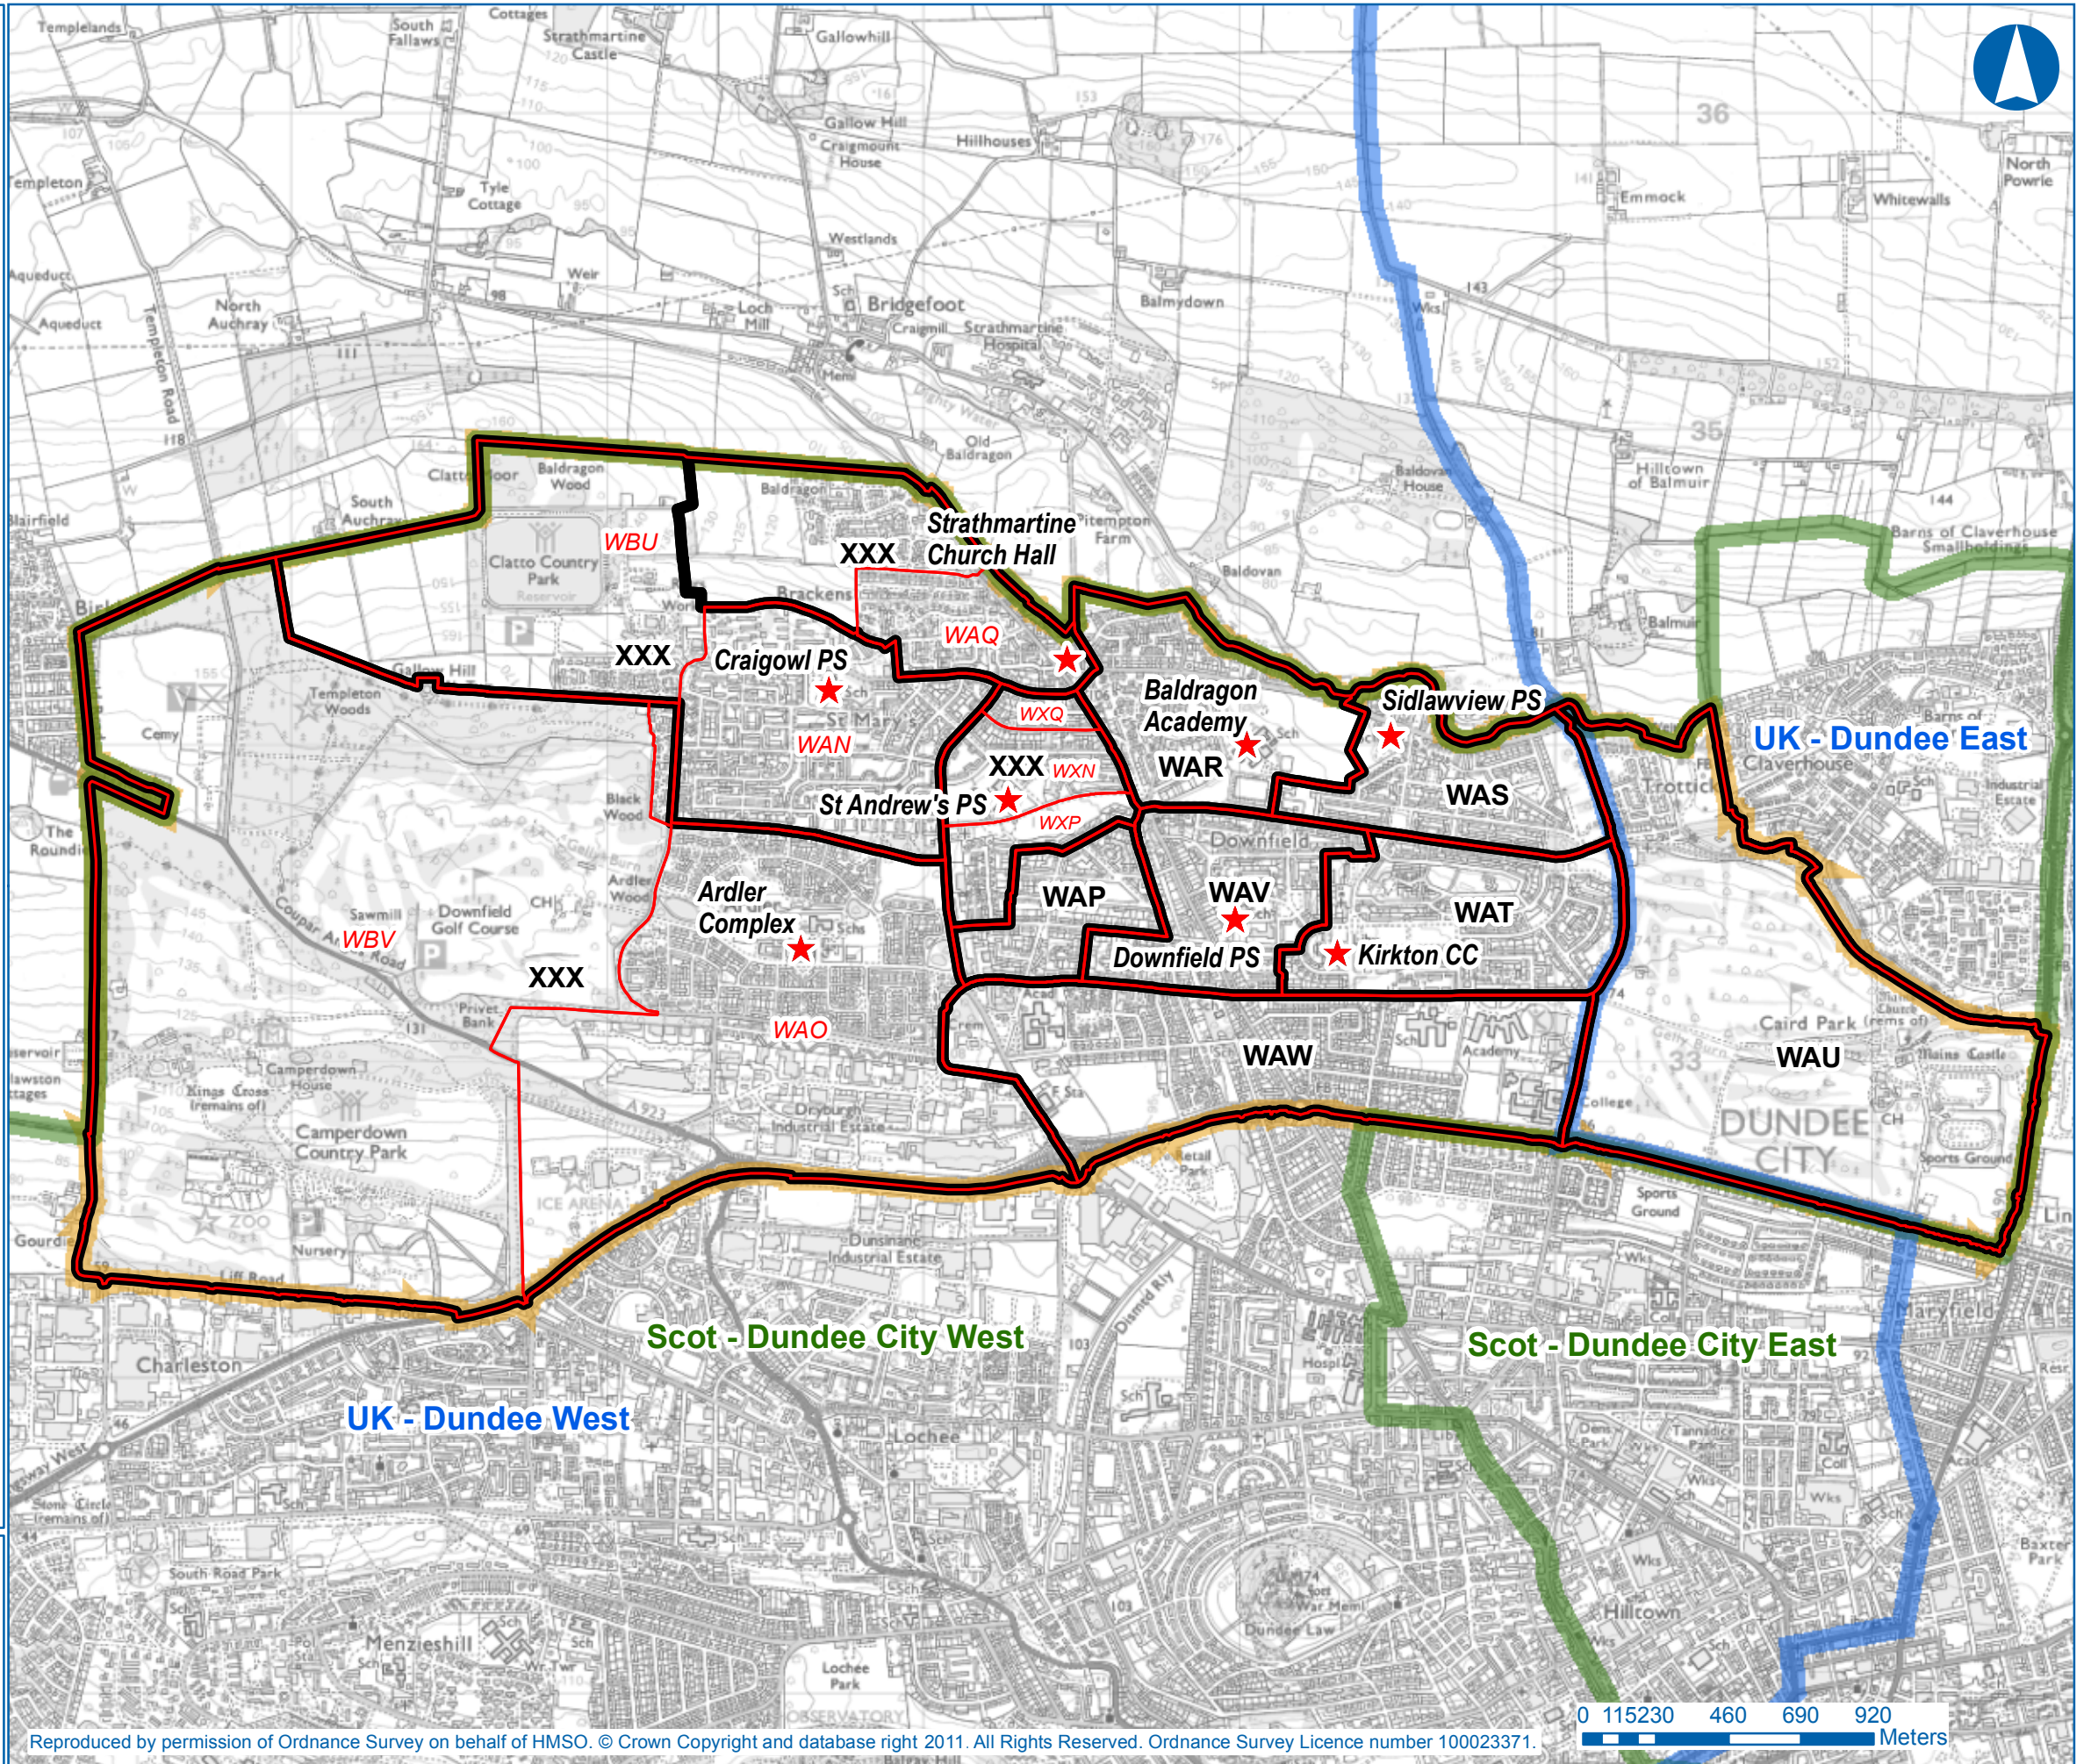

# Ward 1 - Strathmartine

Review of Polling Districts and Polling Stations (August 2011)

- Existing Polling District
- Proposed Polling District
- ★ Existing Polling Station
- ★ Proposed Polling Station
- UK Parliamentary Constituency
- Scottish Parliamentary Constituency

EBF Former Polling District Ref  
EBF Proposed Polling District Ref

Reproduced by permission of Ordnance Survey on behalf of HMSO. © Crown Copyright and database right 2011. All Rights Reserved. Ordnance Survey Licence number 100023371.