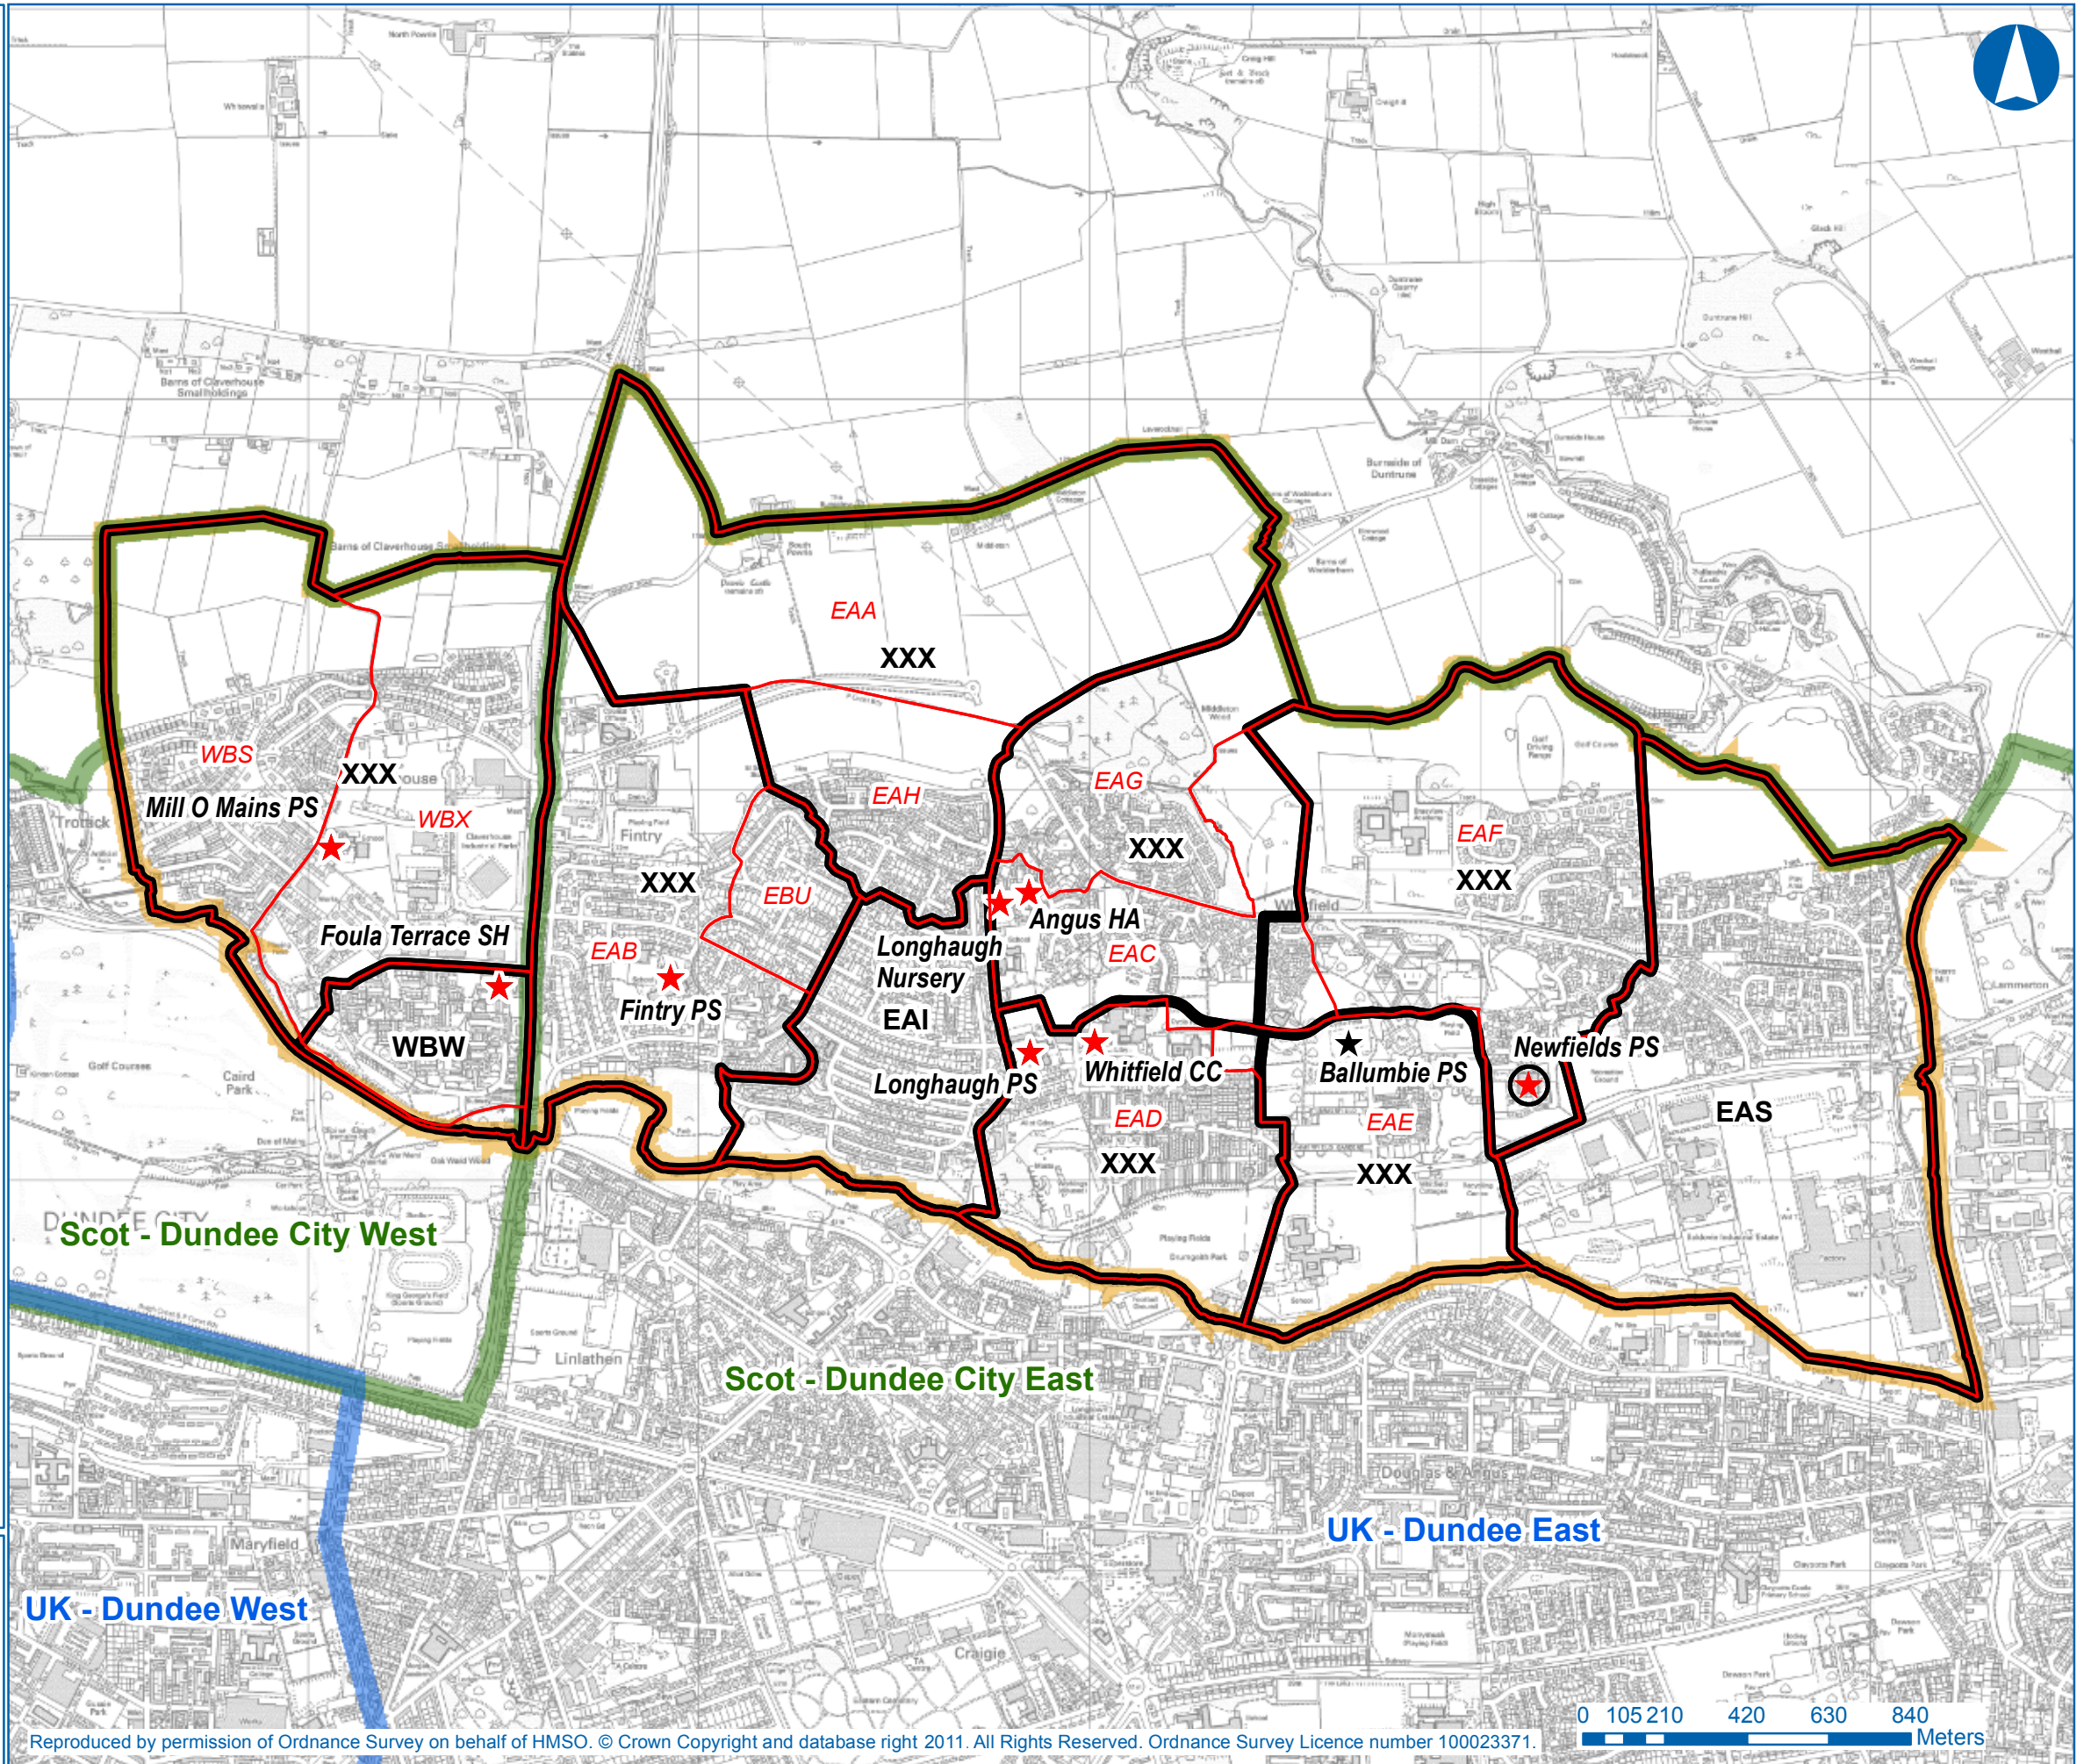

Ward 6 - North East

Review of Polling Districts and Polling Stations (August 2011)

- Existing Polling District
- Proposed Polling District
- ★ Existing Polling Station
- ★ Proposed Polling Station
- Removal of Polling Station
- UK Parliamentary Constituency
- Scottish Parliamentary Constituency

- EBF Former Polling District Ref
- EBF Proposed Polling District Ref

Dundee CHANGING
City Council FOR THE FUTURE
www.dundee.gov.uk
Dundee House, 50 North Lindsay Street,
Dundee, DD1 1LS

Reproduced by permission of Ordnance Survey on behalf of HMSO. © Crown Copyright and database right 2011. All Rights Reserved. Ordnance Survey Licence number 100023371.