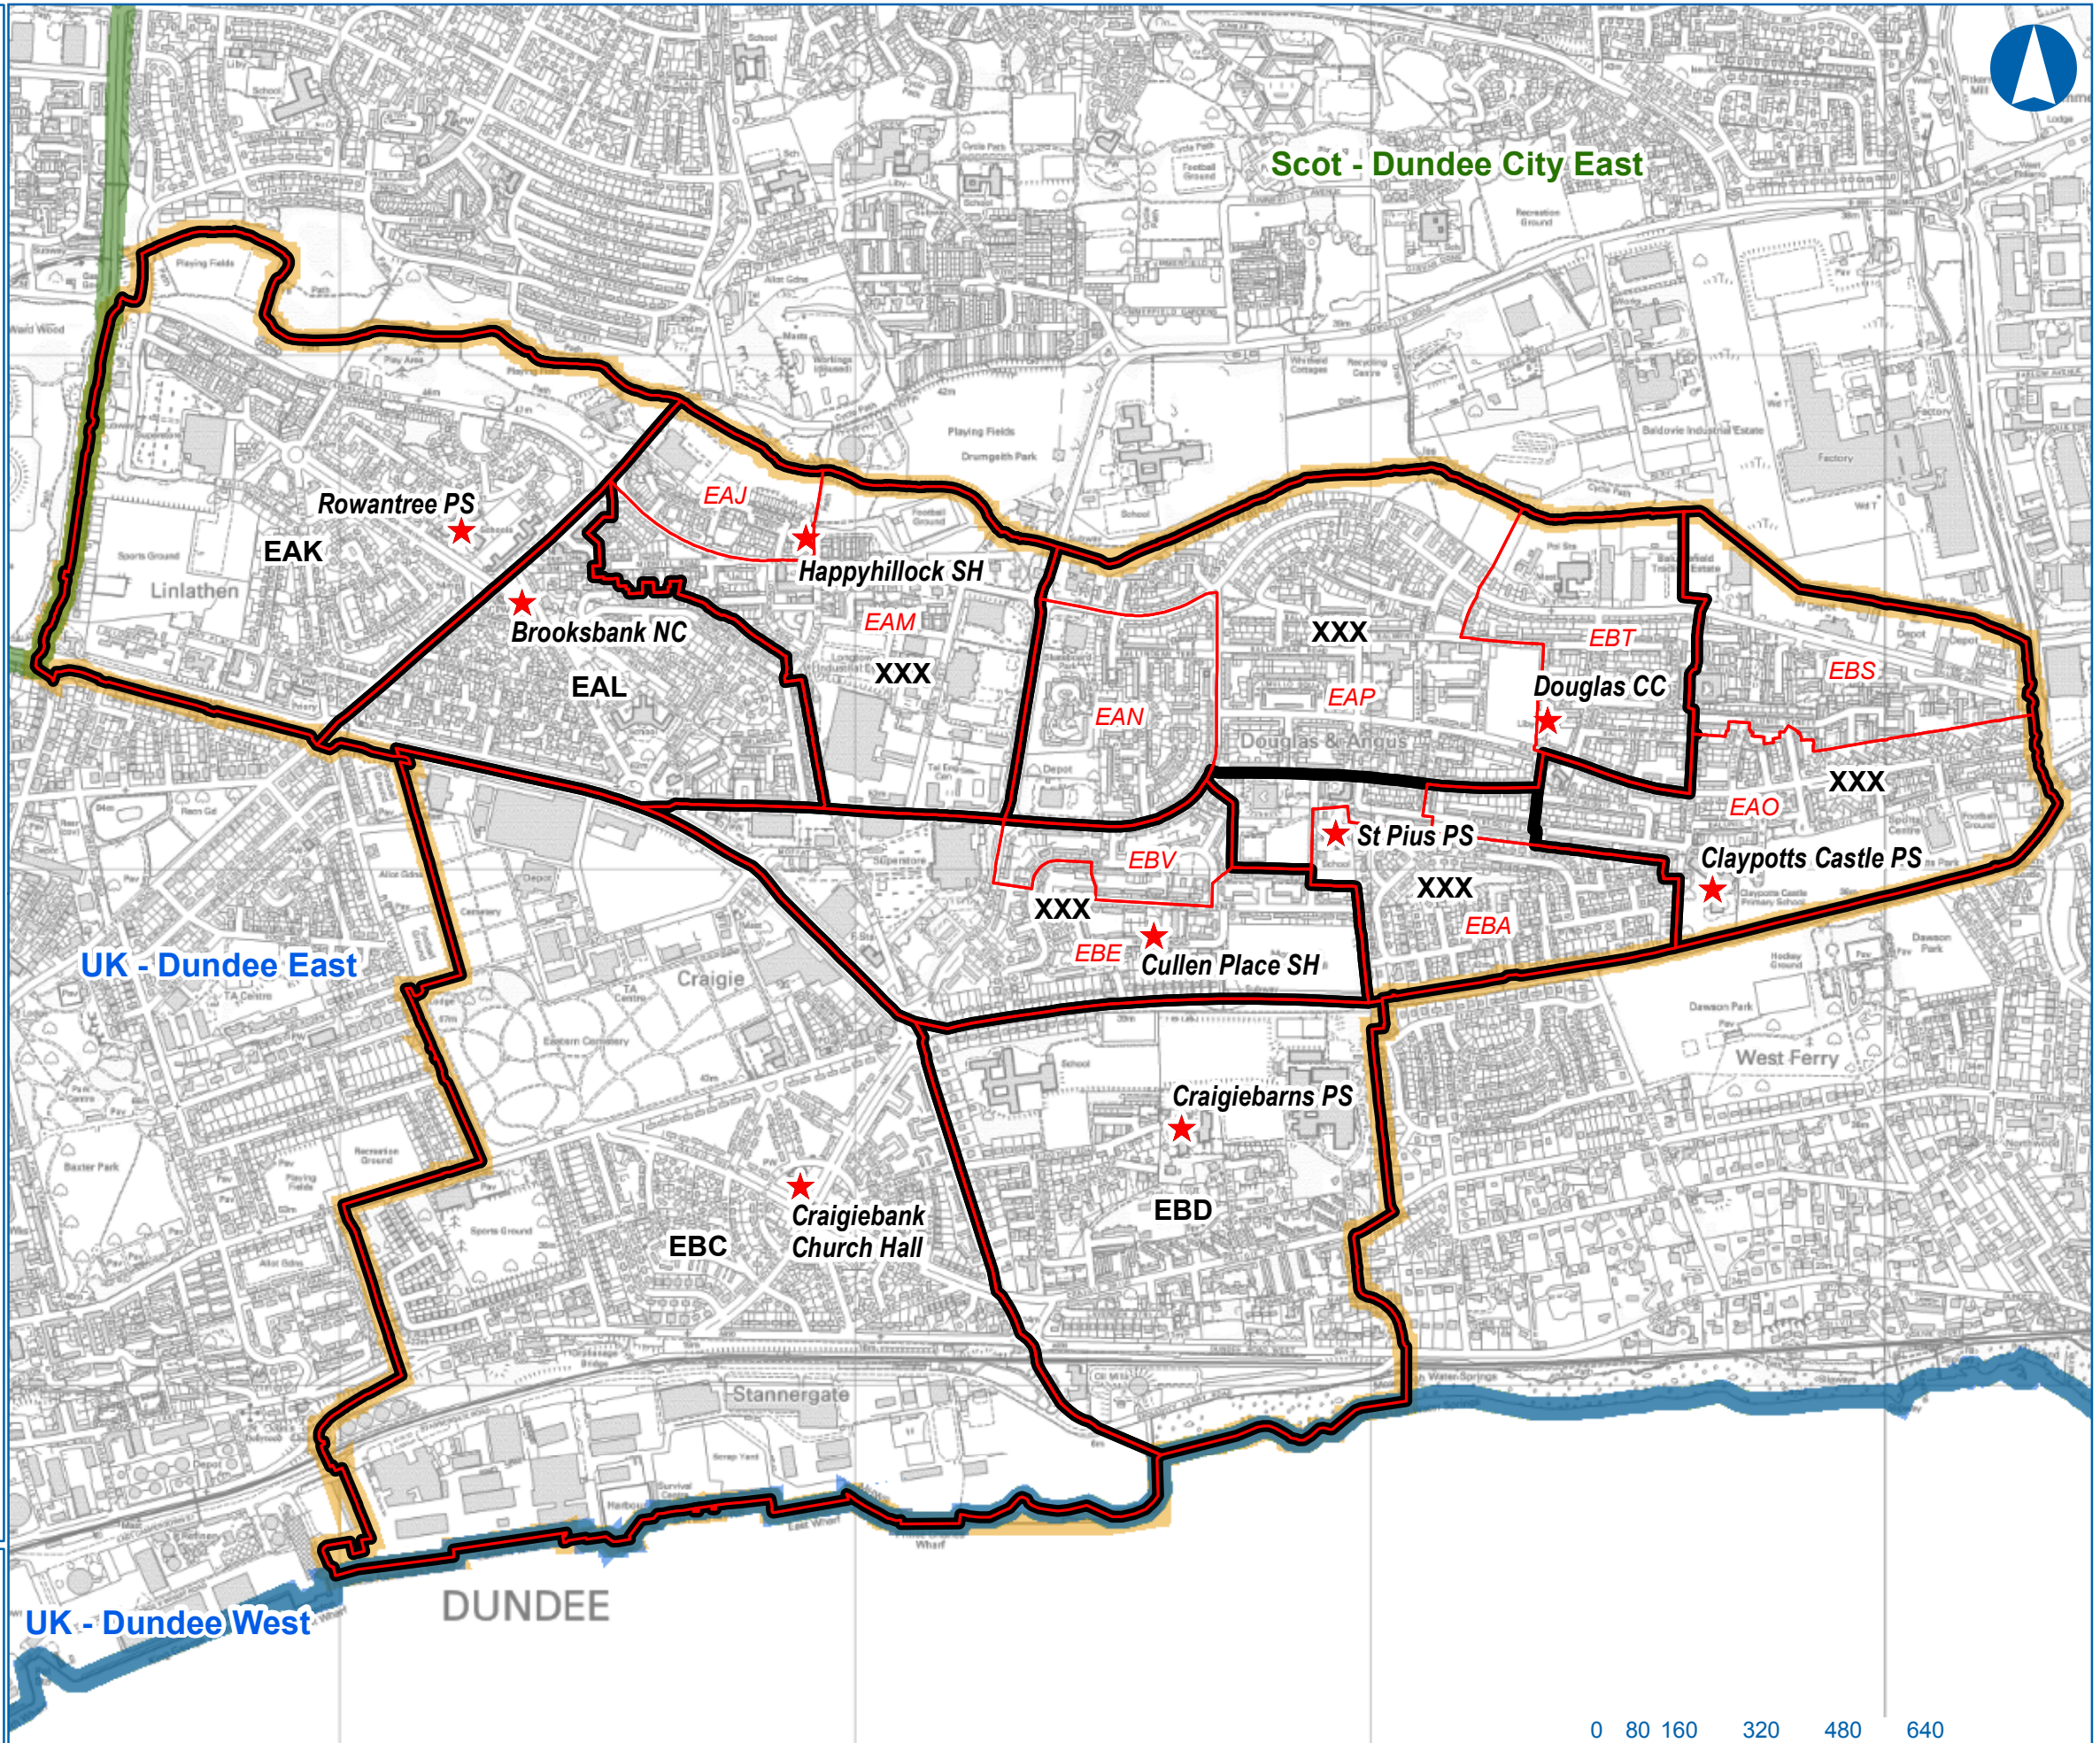

# Ward 7 - East End

Review of Polling Districts and Polling Stations (August 2011)

- Existing Polling District
- Proposed Polling District
- ★ Existing Polling Station
- ★ Proposed Polling Station
- UK Parliamentary Constituency
- Scottish Parliamentary Constituency

EBF Former Polling District Ref  
EBF Proposed Polling District Ref

**Dundee** CHANGING  
 City Council FOR THE FUTURE  
[www.dundee.gov.uk](http://www.dundee.gov.uk)  
 Dundee House, 50 North Lindsay Street,  
 Dundee, DD1 1LS

Reproduced by permission of Ordnance Survey on behalf of HMSO. © Crown Copyright and database right 2011. All Rights Reserved. Ordnance Survey Licence number 100023371.