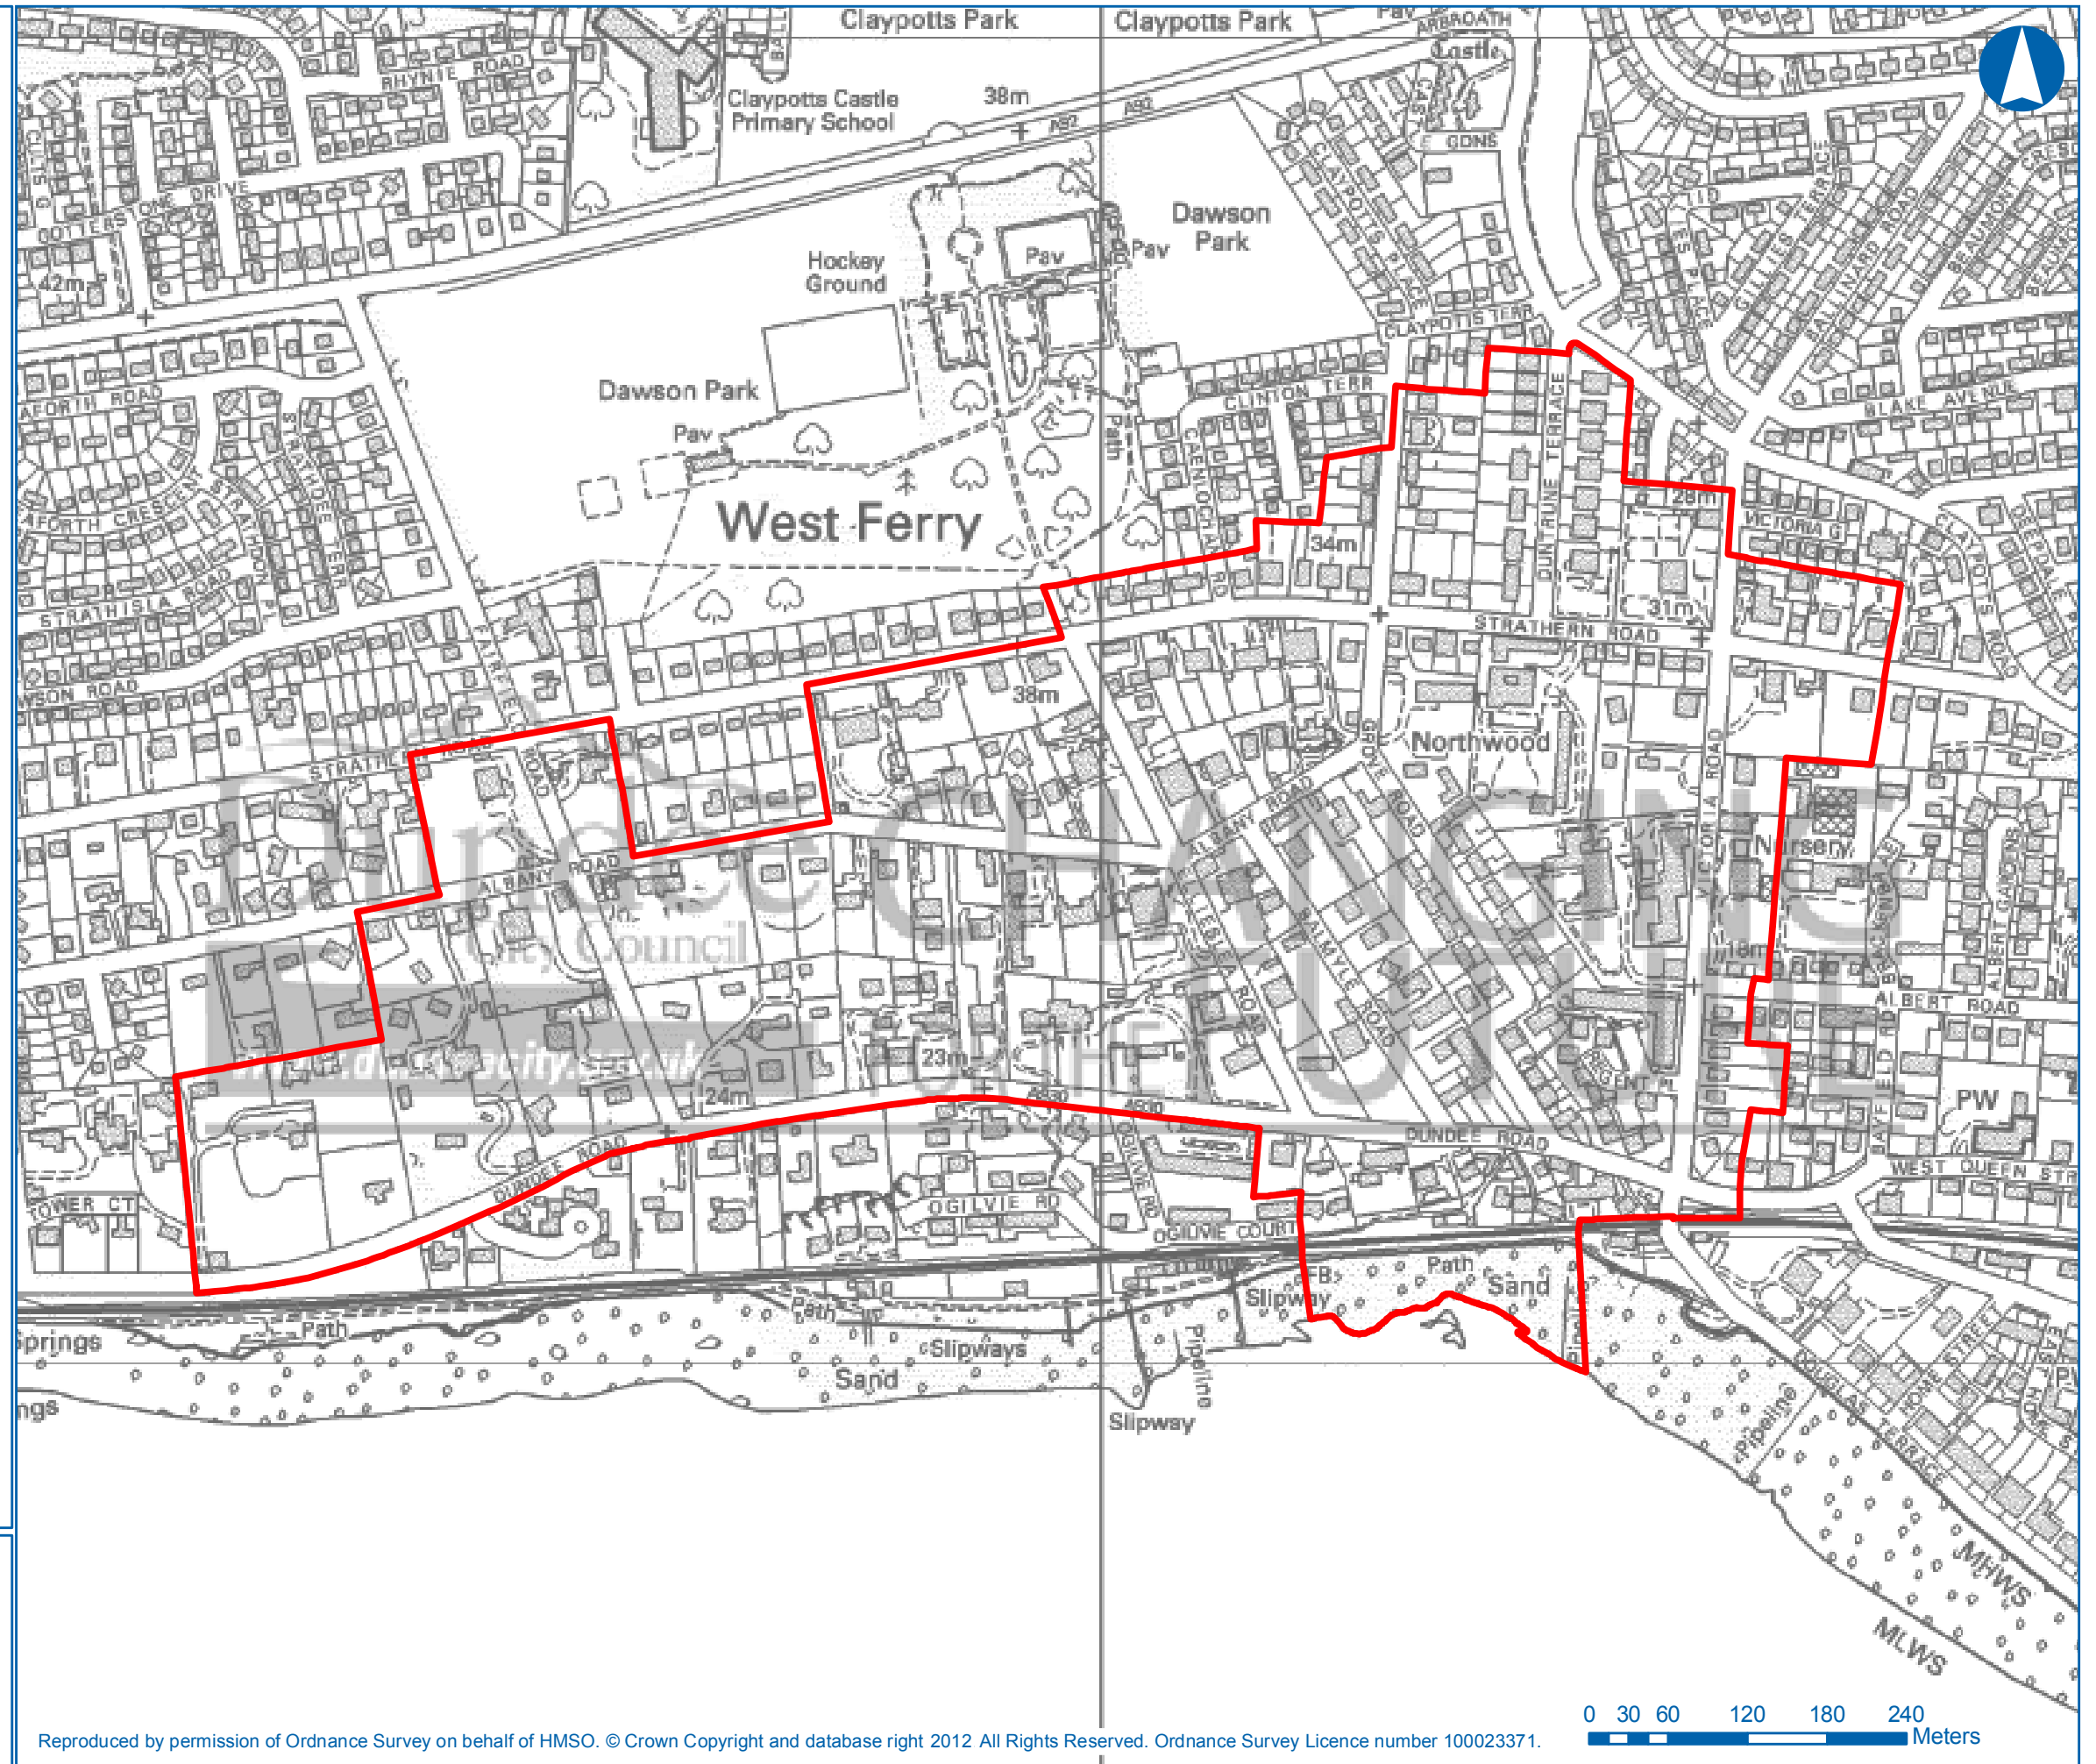

West Ferry Conservation Area (2011)

 Conservation Area

Dundee House, 50 North Lindsay Street,
Dundee, DD1 1LS

Reproduced by permission of Ordnance Survey on behalf of HMSO. © Crown Copyright and database right 2012. All Rights Reserved. Ordnance Survey Licence number 100023371.