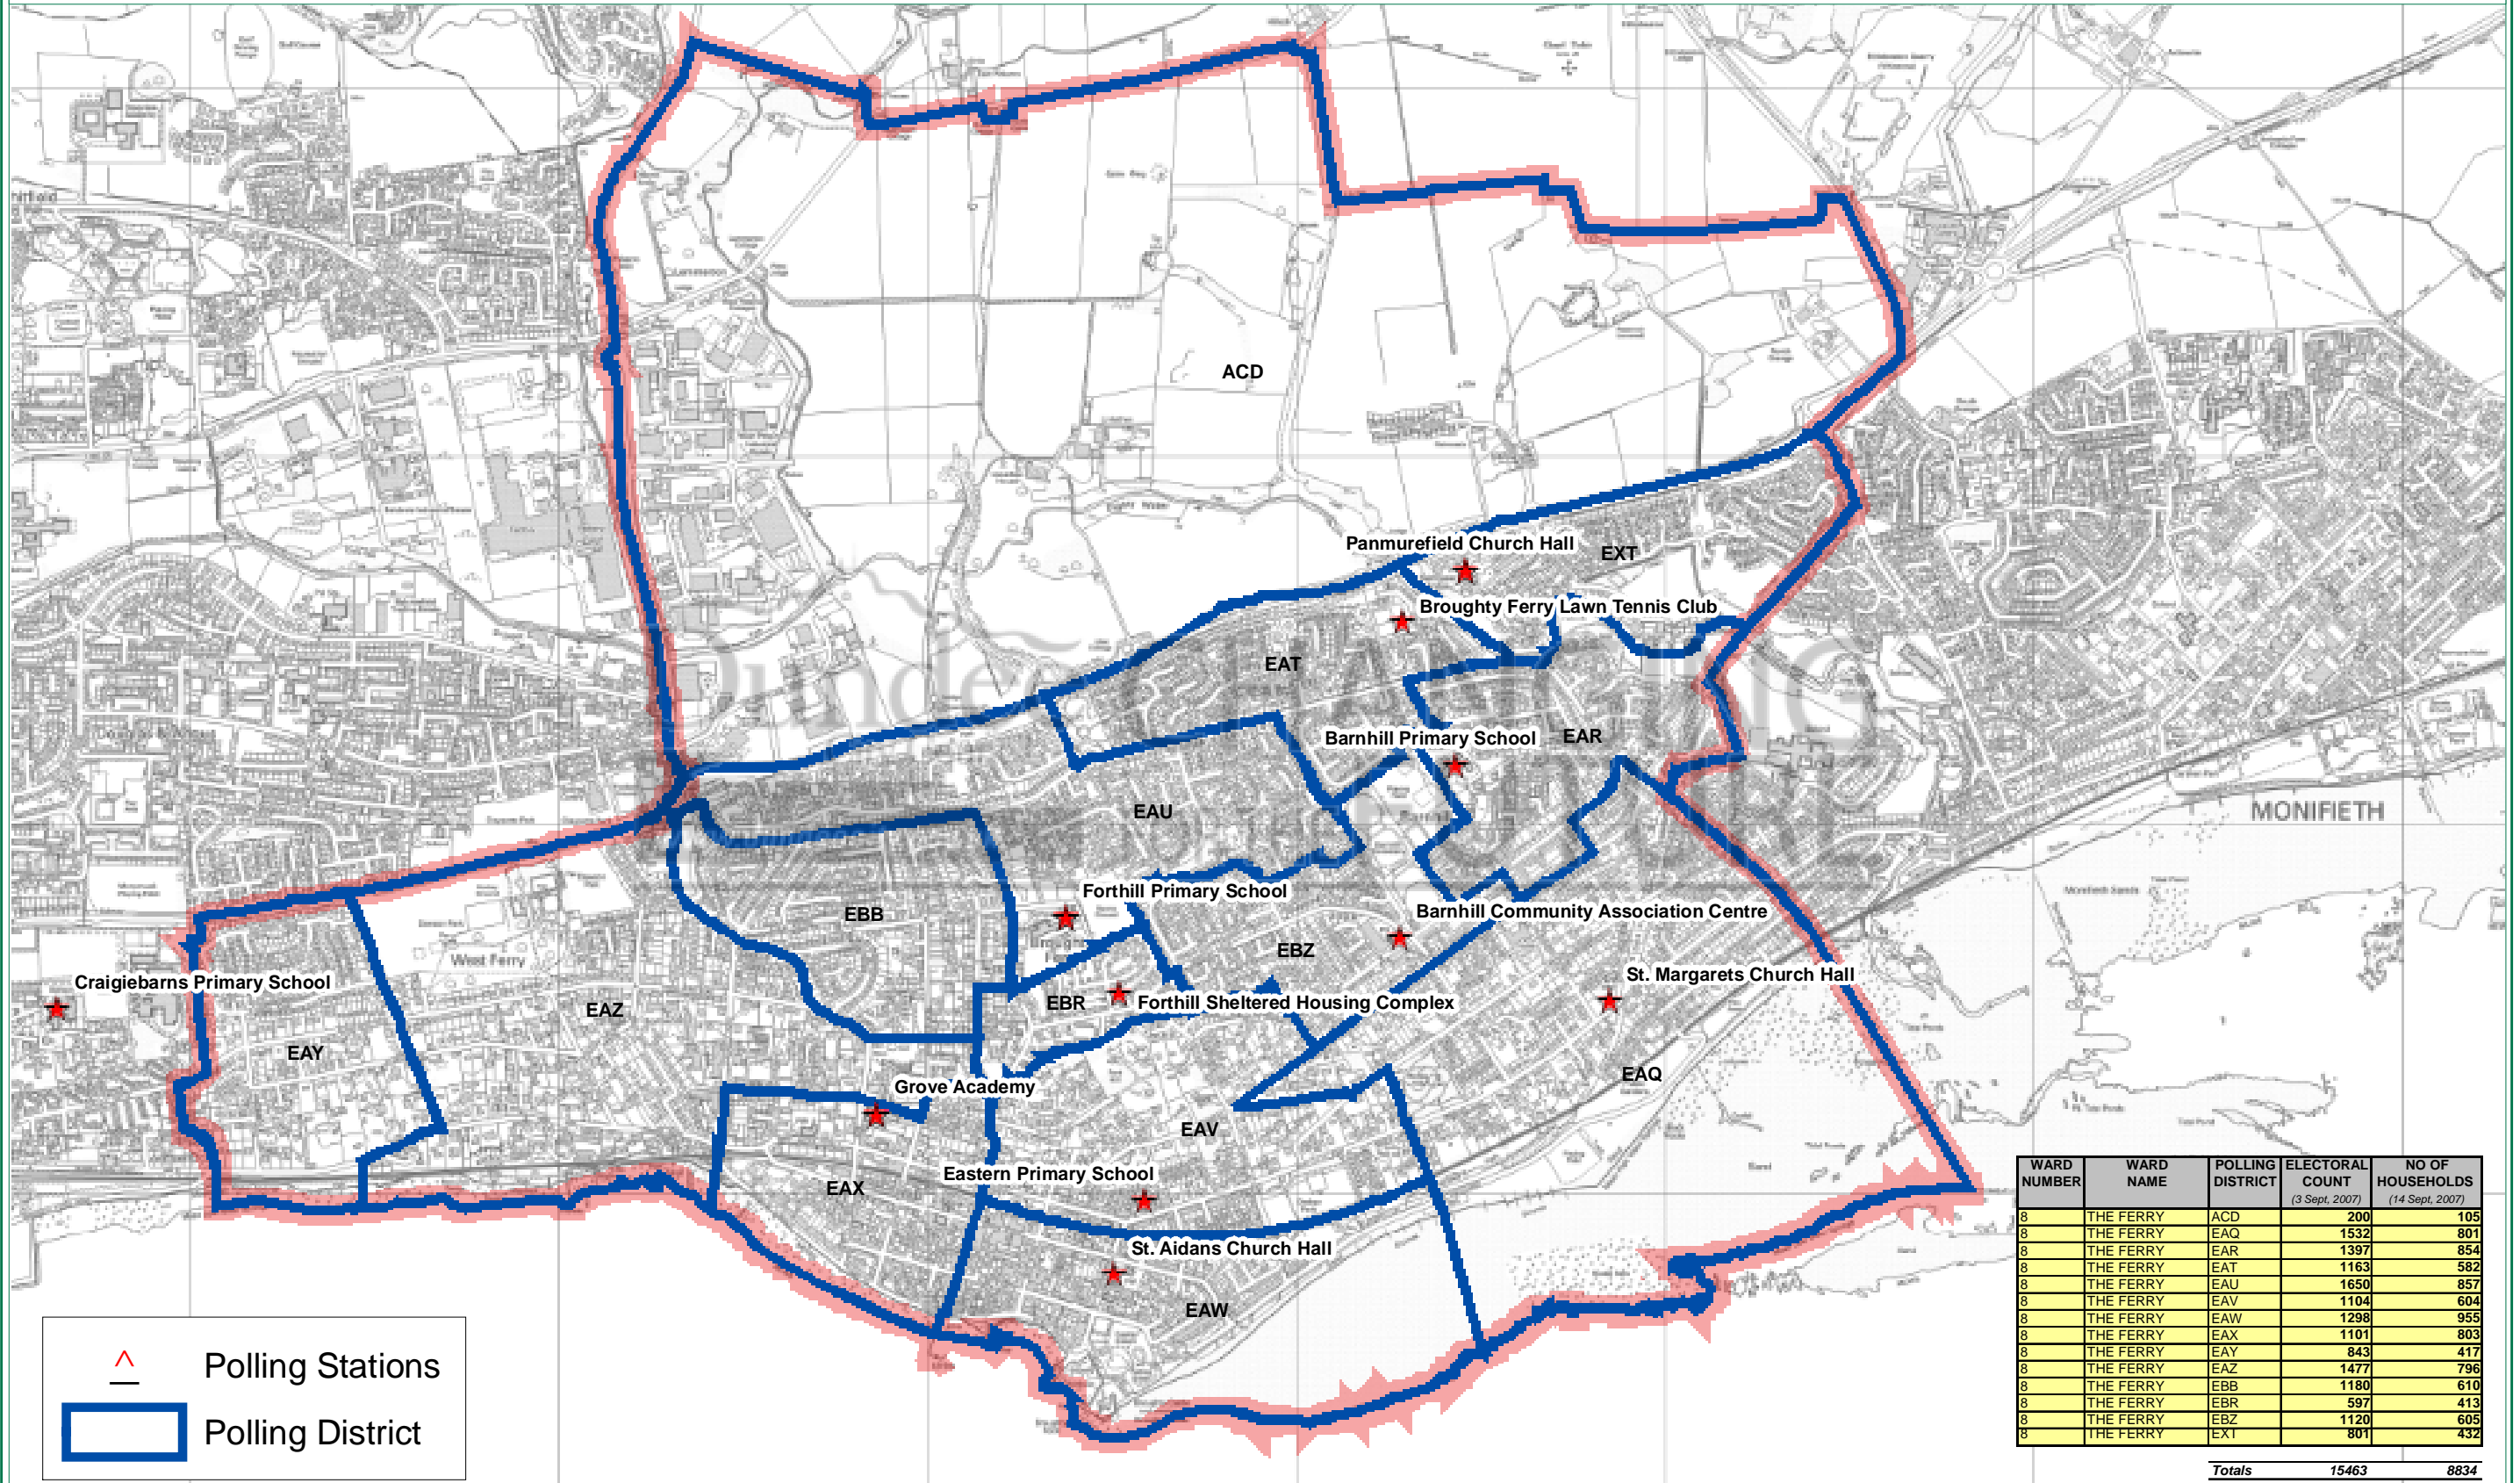

Ward 8 - The Ferry Review of Polling Districts and Polling Stations (September 2007)

This map is reproduced from Ordnance Survey material with the permission of Ordnance Survey on behalf of the Controller of Her Majesty's Stationery Office © Crown Copyright. Unauthorised reproduction infringes Crown copyright and may lead to prosecution or civil proceedings. 100023371 Year