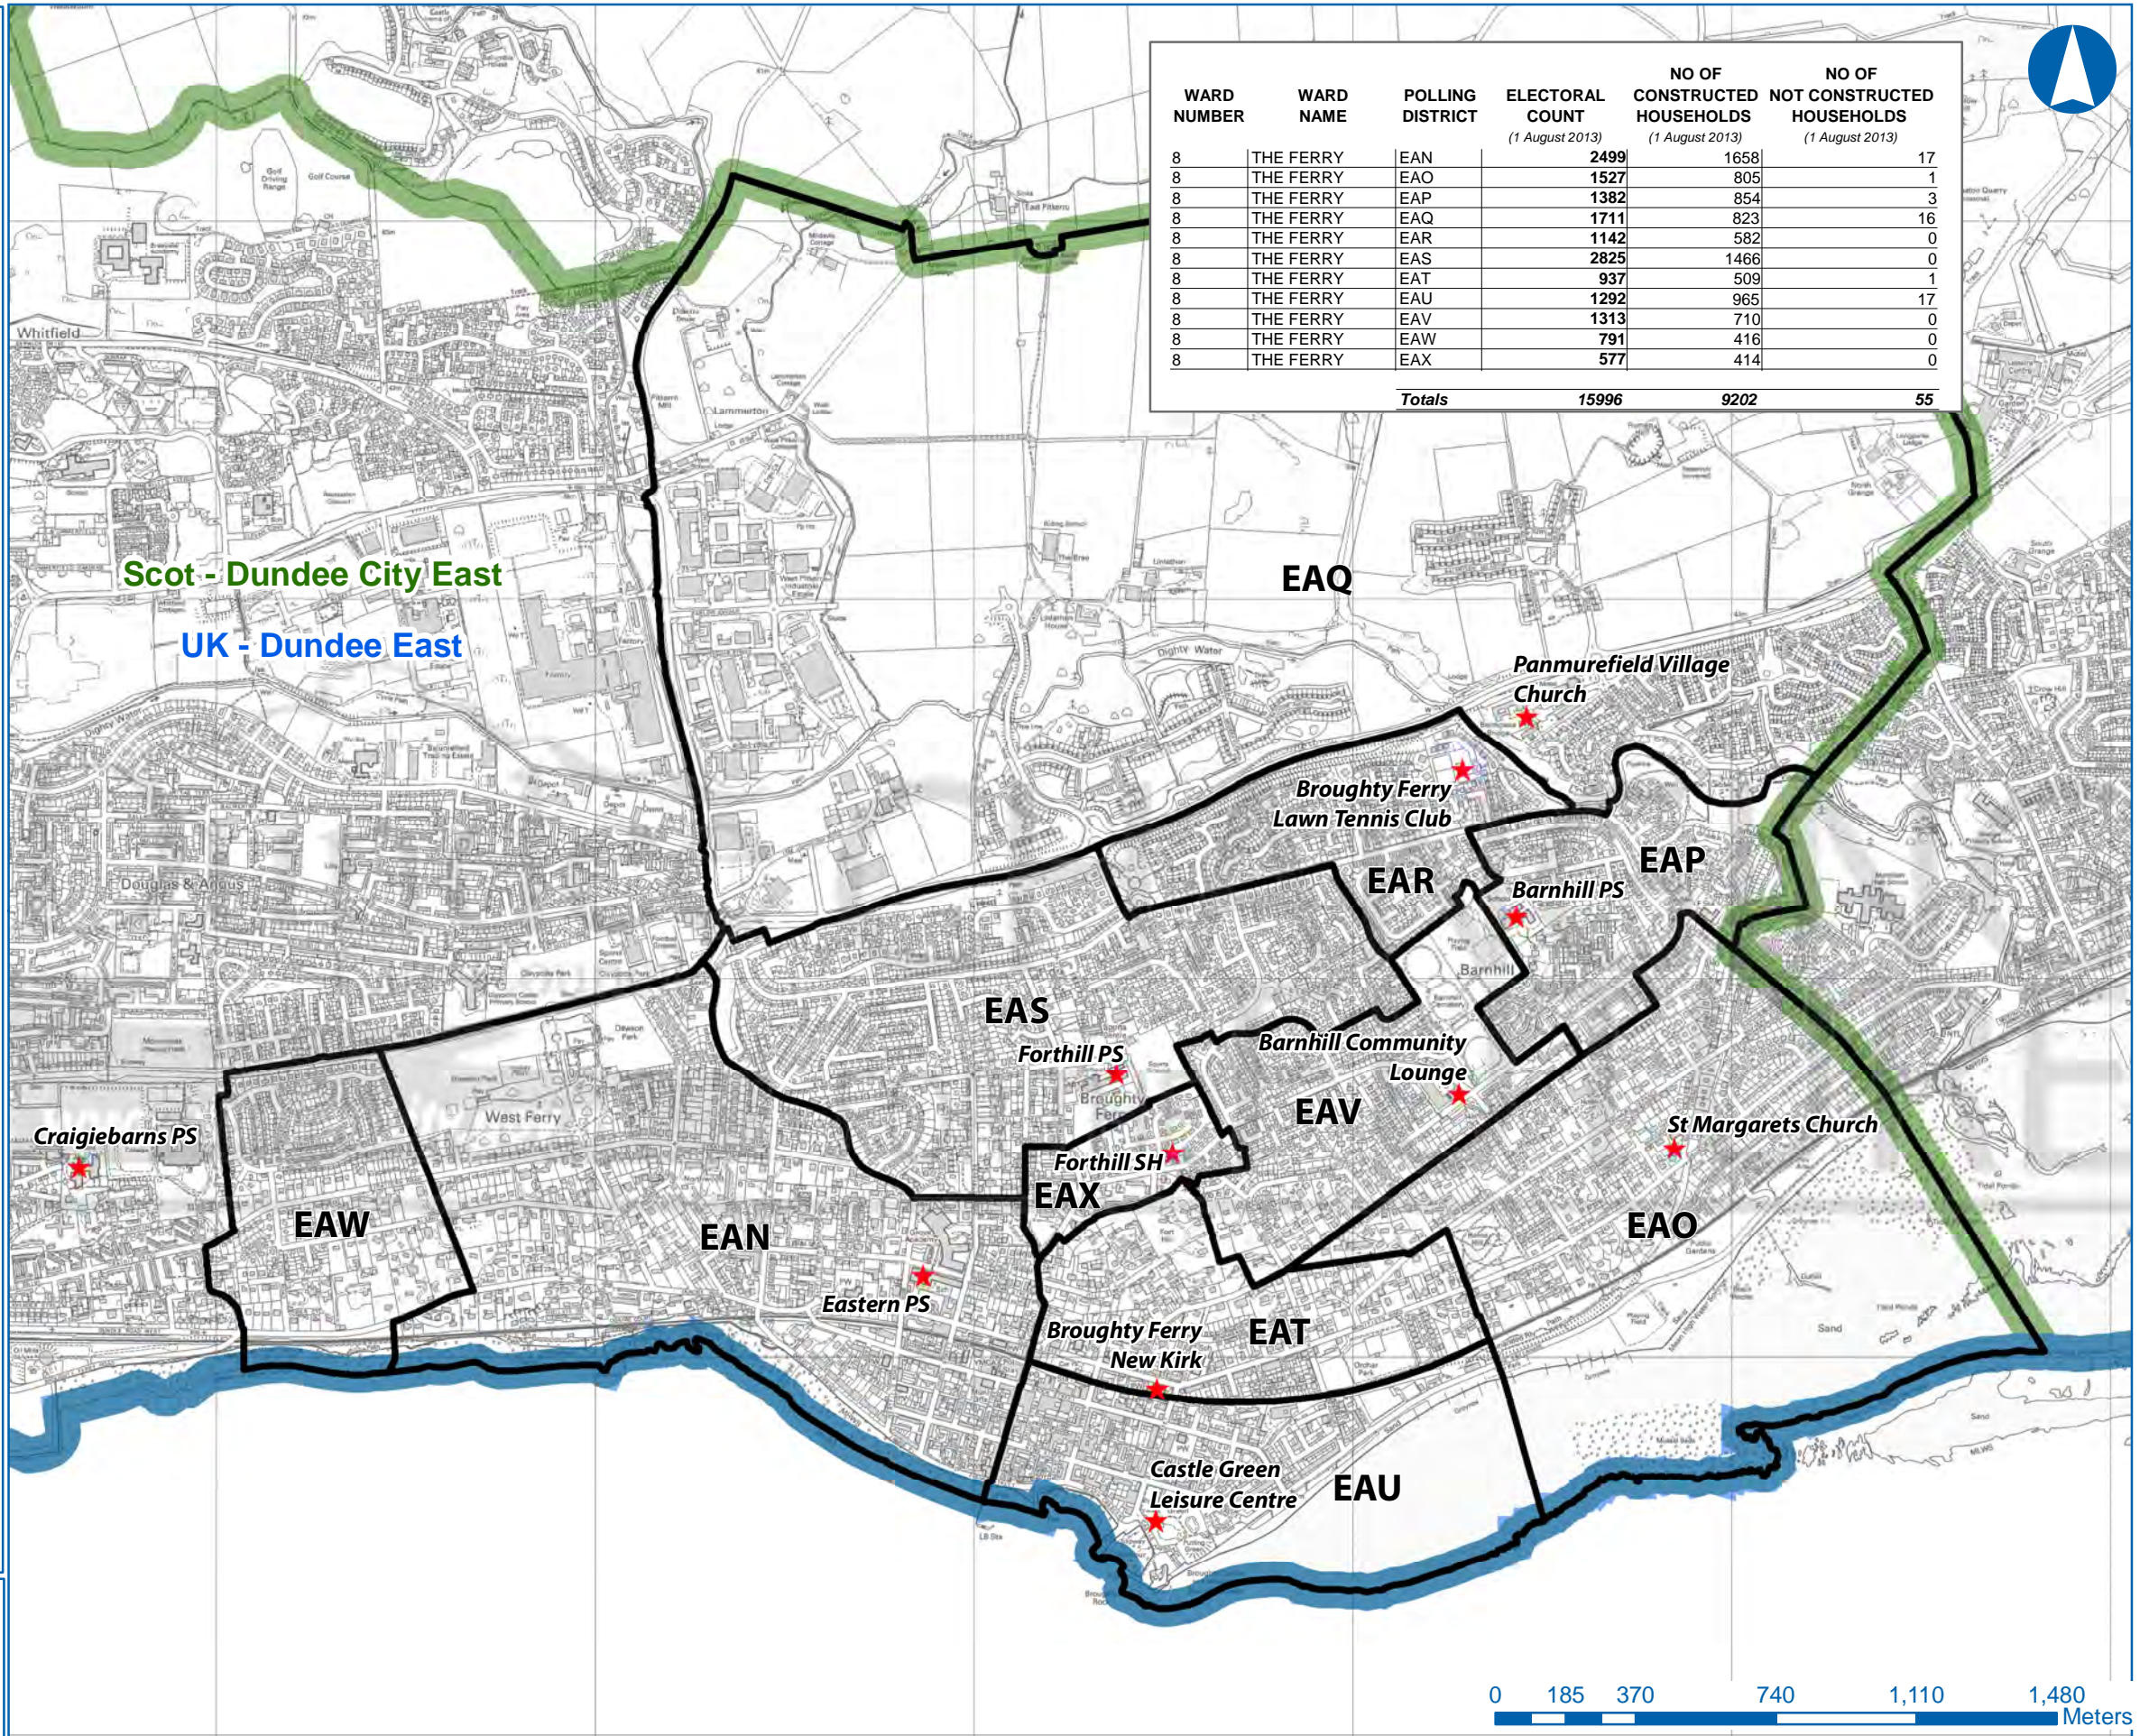

Ward 8- The Ferry

Review of Polling Districts and Polling Stations (October 2013)

WARD NUMBER	WARD NAME	POLLING DISTRICT	ELECTORAL COUNT (1 August 2013)	NO OF CONSTRUCTED HOUSEHOLDS (1 August 2013)	NO OF NOT CONSTRUCTED HOUSEHOLDS (1 August 2013)
8	THE FERRY	EAN	2499	1658	17
8	THE FERRY	EAO	1527	805	1
8	THE FERRY	EAP	1382	854	3
8	THE FERRY	EAQ	1711	823	16
8	THE FERRY	EAR	1142	582	0
8	THE FERRY	EAS	2825	1466	0
8	THE FERRY	EAT	937	509	1
8	THE FERRY	EAU	1292	965	17
8	THE FERRY	EAV	1313	710	0
8	THE FERRY	EAW	791	416	0
8	THE FERRY	EAX	577	414	0
Totals			15996	9202	55

- Polling District
- Existing Polling Station
- Proposed Polling Station
- UK Parliamentary Constituency
- Scottish Parliamentary Constituency
- Area of Change

Dundee CHANGING
City Council FOR THE FUTURE
www.dundee.gov.uk
Dundee House, 50 North Lindsay Street,
Dundee, DD1 1LS

Reproduced by permission of Ordnance Survey on behalf of HMSO. © Crown Copyright and database right 2013 All Rights Reserved. Ordnance Survey Licence number 100023371.