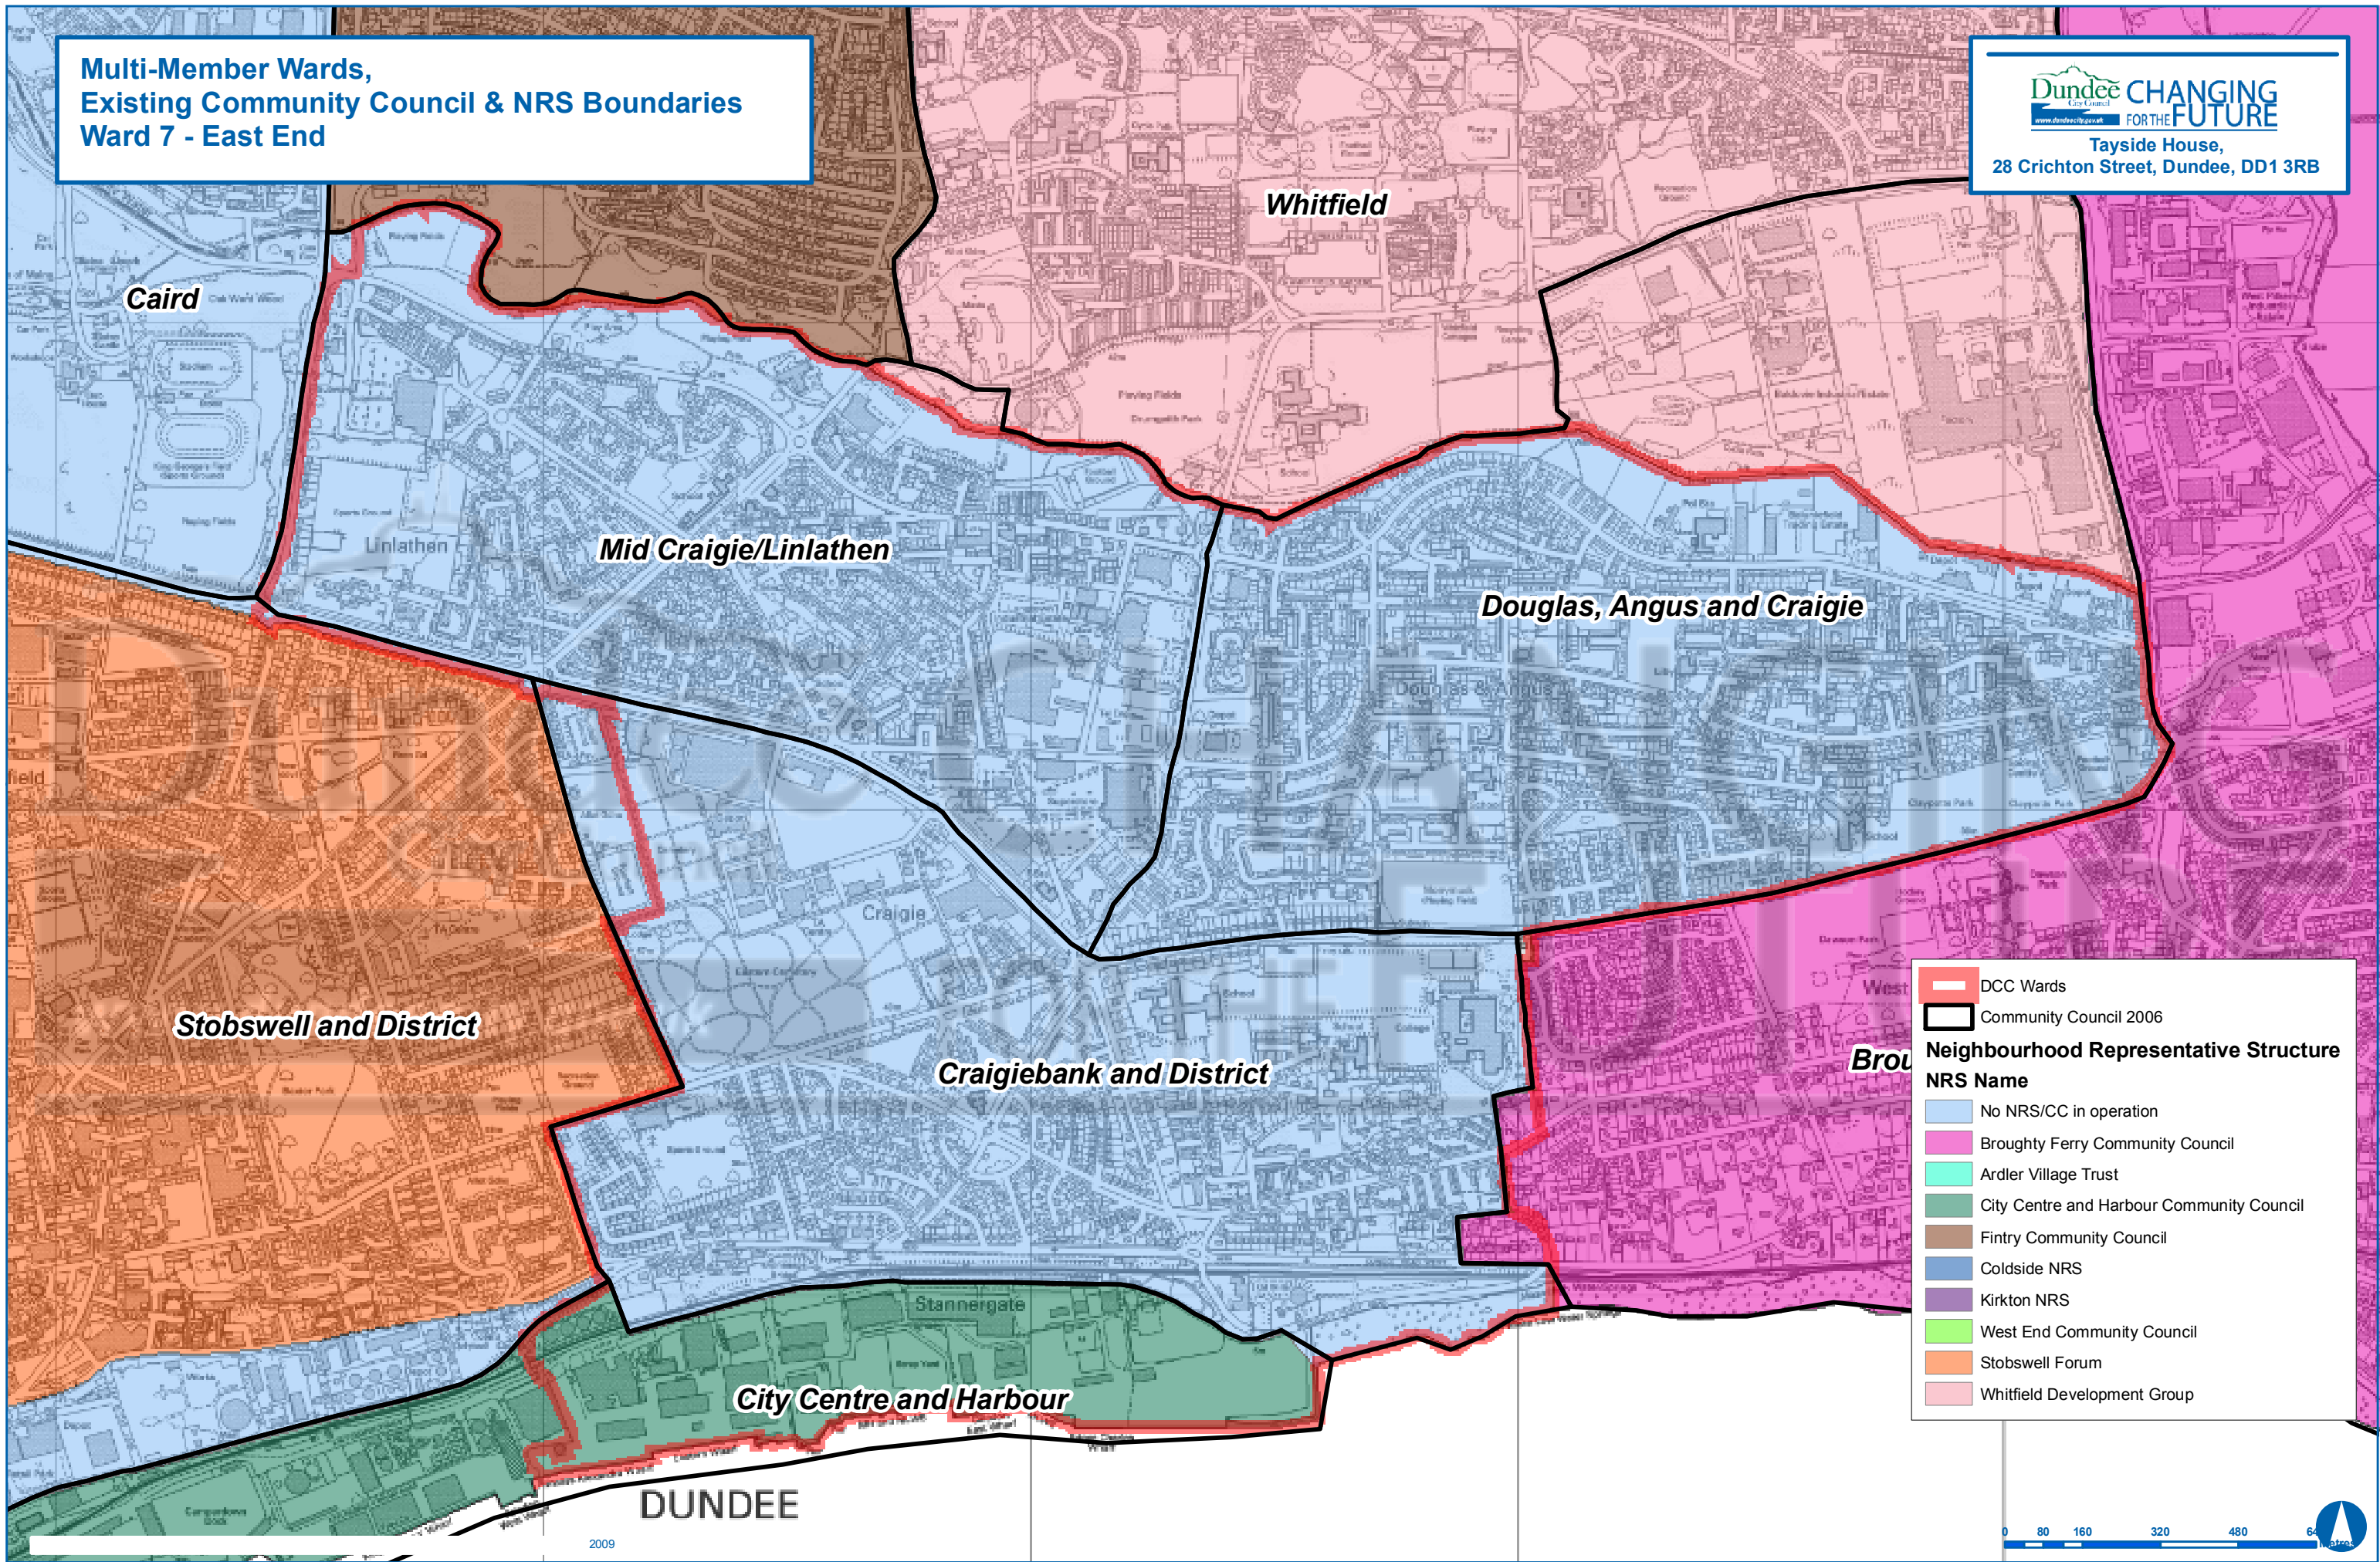

**Multi-Member Wards,
Existing Community Council & NRS Boundaries
Ward 7 - East End**

Dundee City Council
FOR THE **CHANGING FUTURE**
Tayside House,
28 Crichton Street, Dundee, DD1 3RB

DCC Wards

Community Council 2006