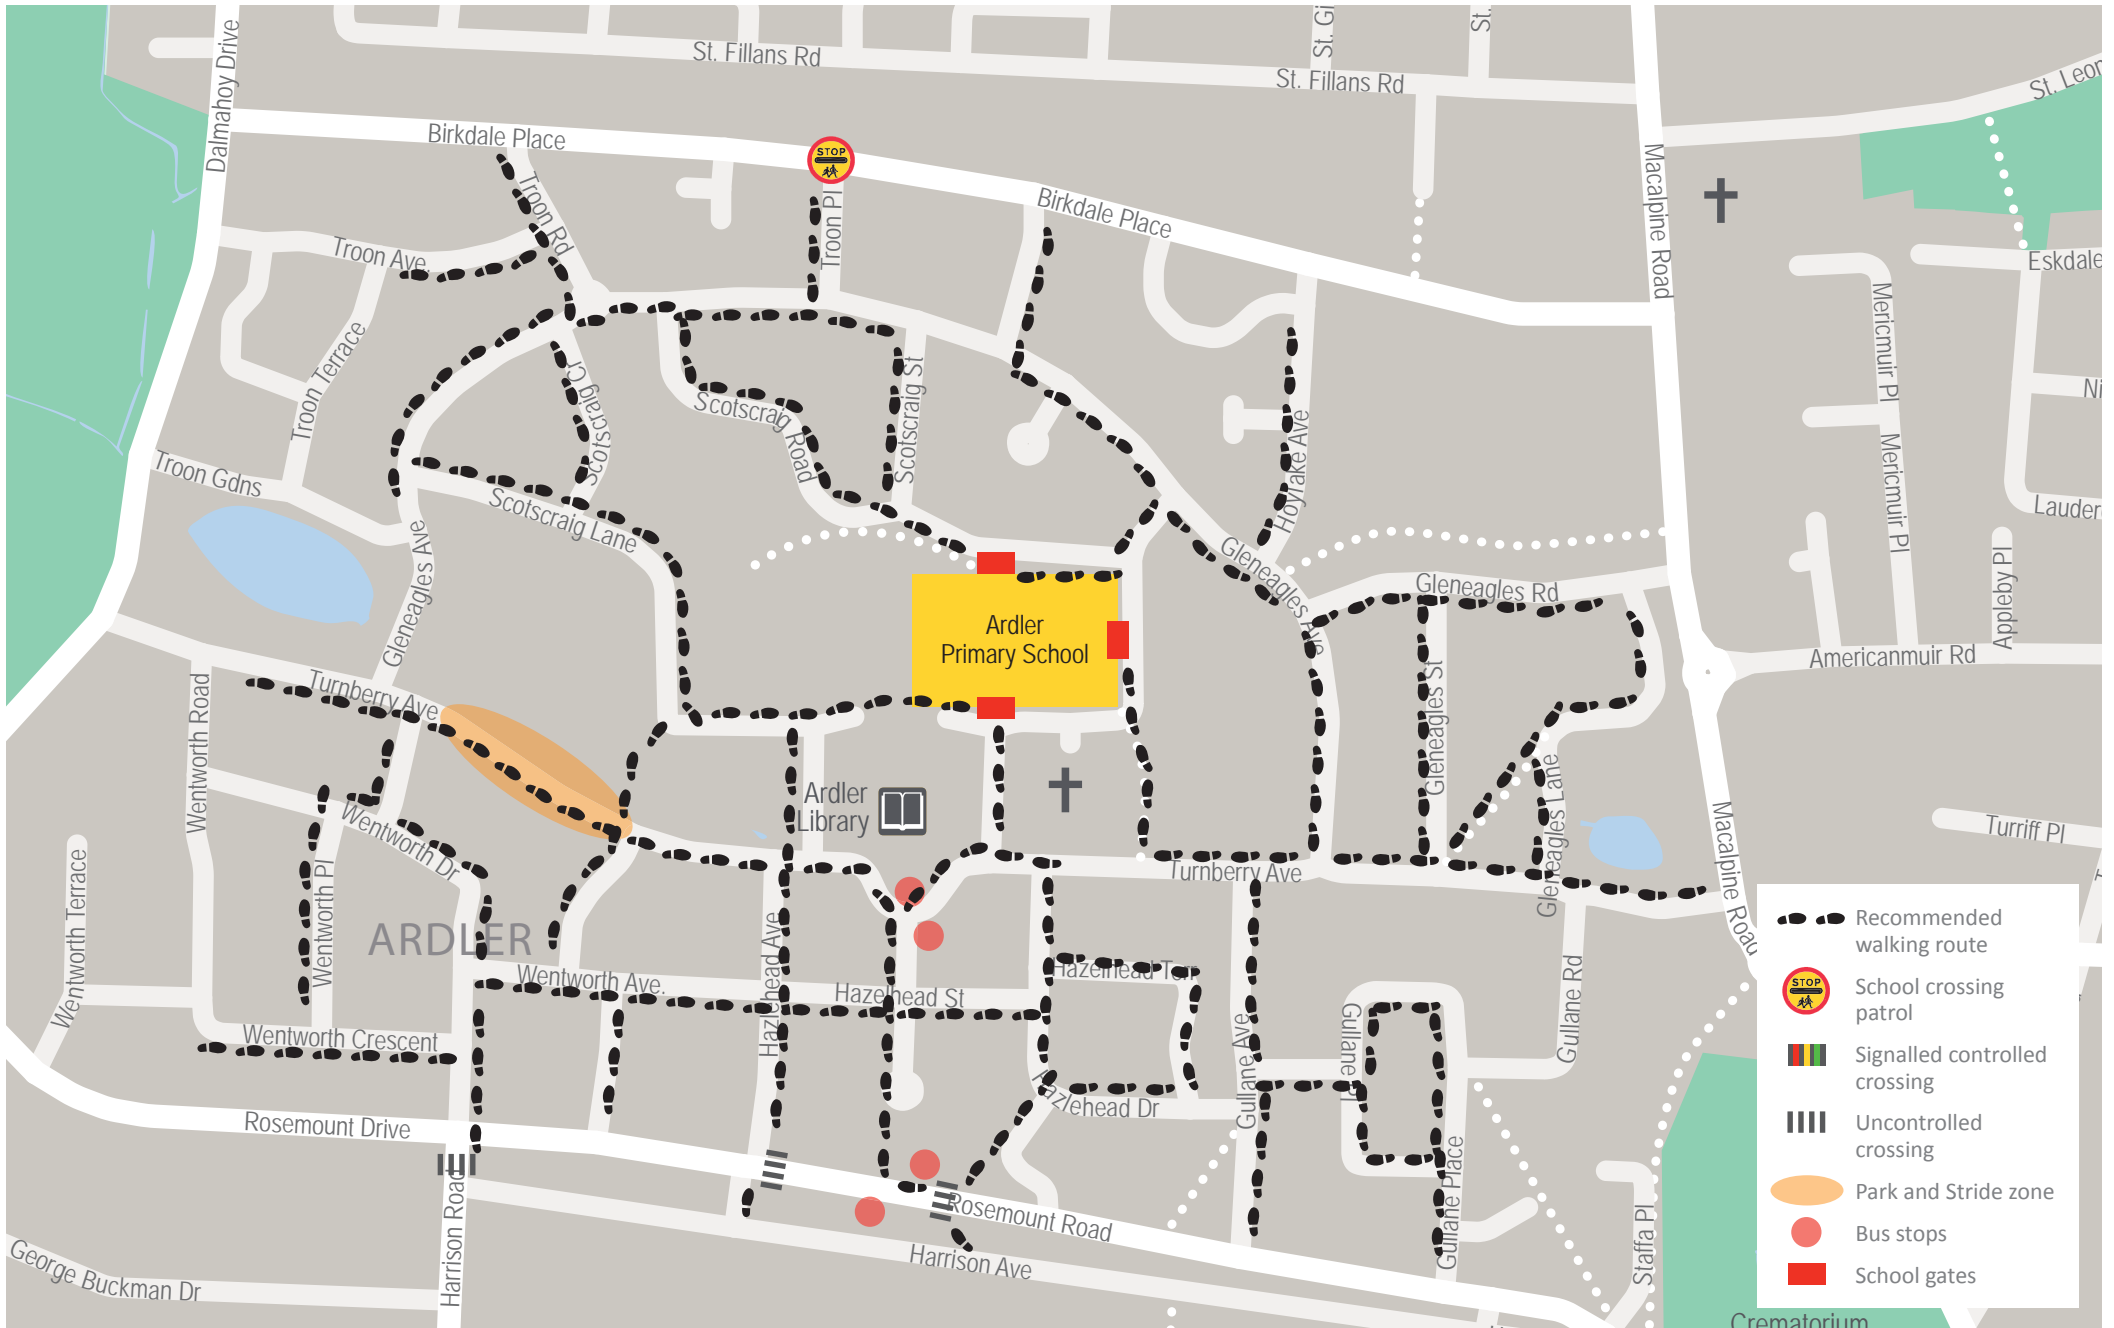

- Recommended walking route
- School crossing patrol
- Signalled controlled crossing
- Uncontrolled crossing
- Park and Stride zone
- Bus stops
- School gates

Safer Routes to Ardler Primary School