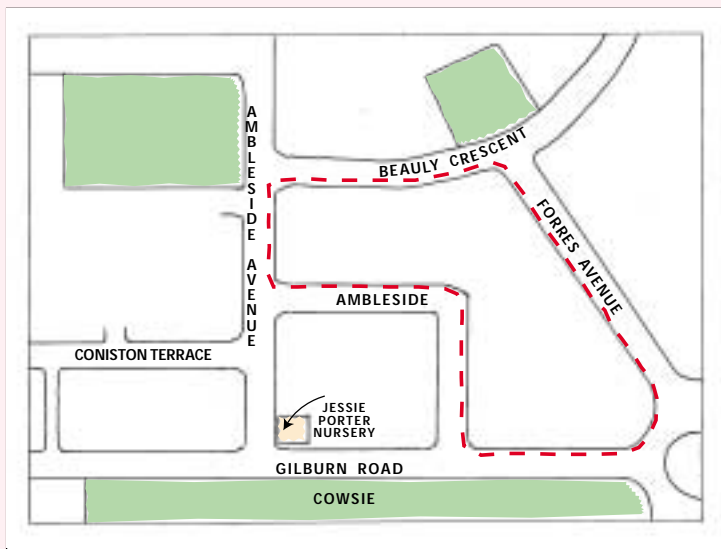

Angela's Walk

Healthwalks in Kirkton

Distance: $\frac{3}{4}$ mile Approximate time: 15 mins

Angela's Walk

Directions

From the junction of **Beauly Crescent** and **Ambleside Avenue**, walk along Beauly Crescent until you reach **Forres Avenue** on your right. Walk down Forres until you get to the big roundabout on **Gilburn Road**. From here turn right and walk along Gilburn Road until you reach **Ambleside Terrace**. Walk up and along Ambleside Terrace, then take a right up **Ambleside Avenue** where you will return to the junction with Beauly Crescent

Points of Interest

- The first houses in Kirkton were built in this area.