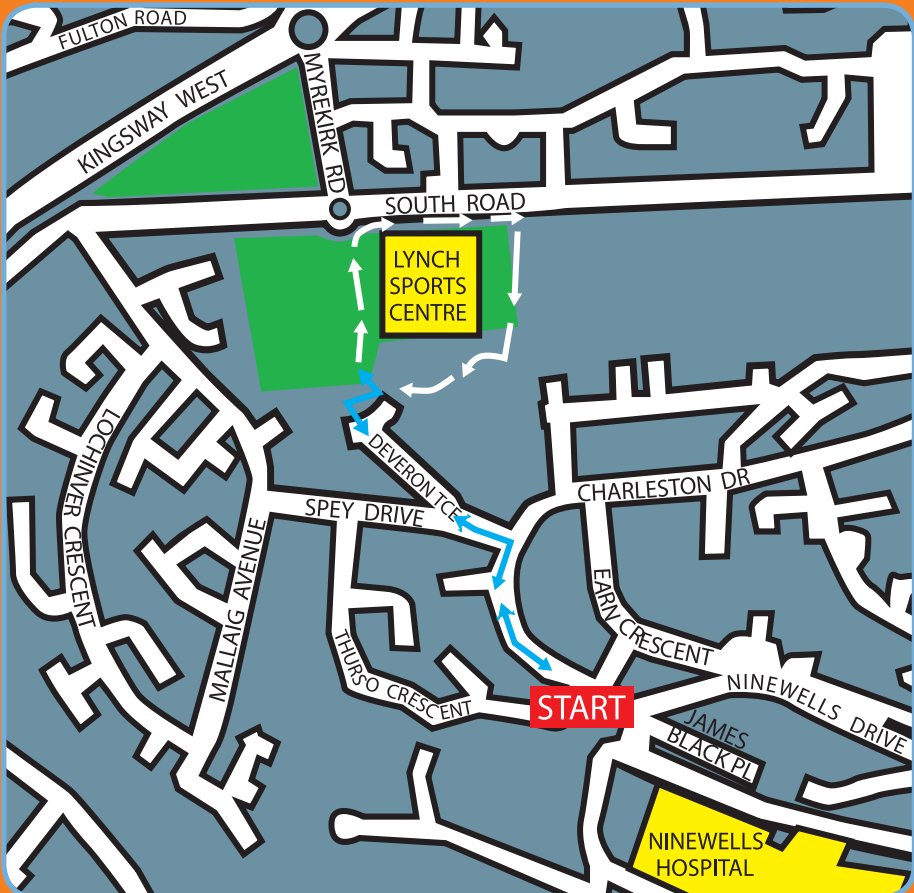

Ninewells / Lynch

Distance: 1.2 miles
Time: 25 minutes
Grade: 2

Ninewells / Lynch

Directions

Start at the Ninewells end of Charleston Drive. Walk up Charleston Drive and turn left into Spey Drive. Walk along Spey Drive until you get to the turn off on your right for Deveron Terrace. Turn into Deveron Terrace and take the right turn at the end of the street. This will lead you out to South Road Park. Follow the path to your left and walk down towards the Lynch Sports Centre. Turn right and walk round the front of the Centre and then right again. Follow the path back up to the top of the park and retrace your steps back to Ninewells.

Points of interest

- If you extend the walk and cross over South Road and walk up Myrekirk Road, you can see the Balgarthno Stone Circle to your left.
- Ninewells Hospital was completed in 1973.