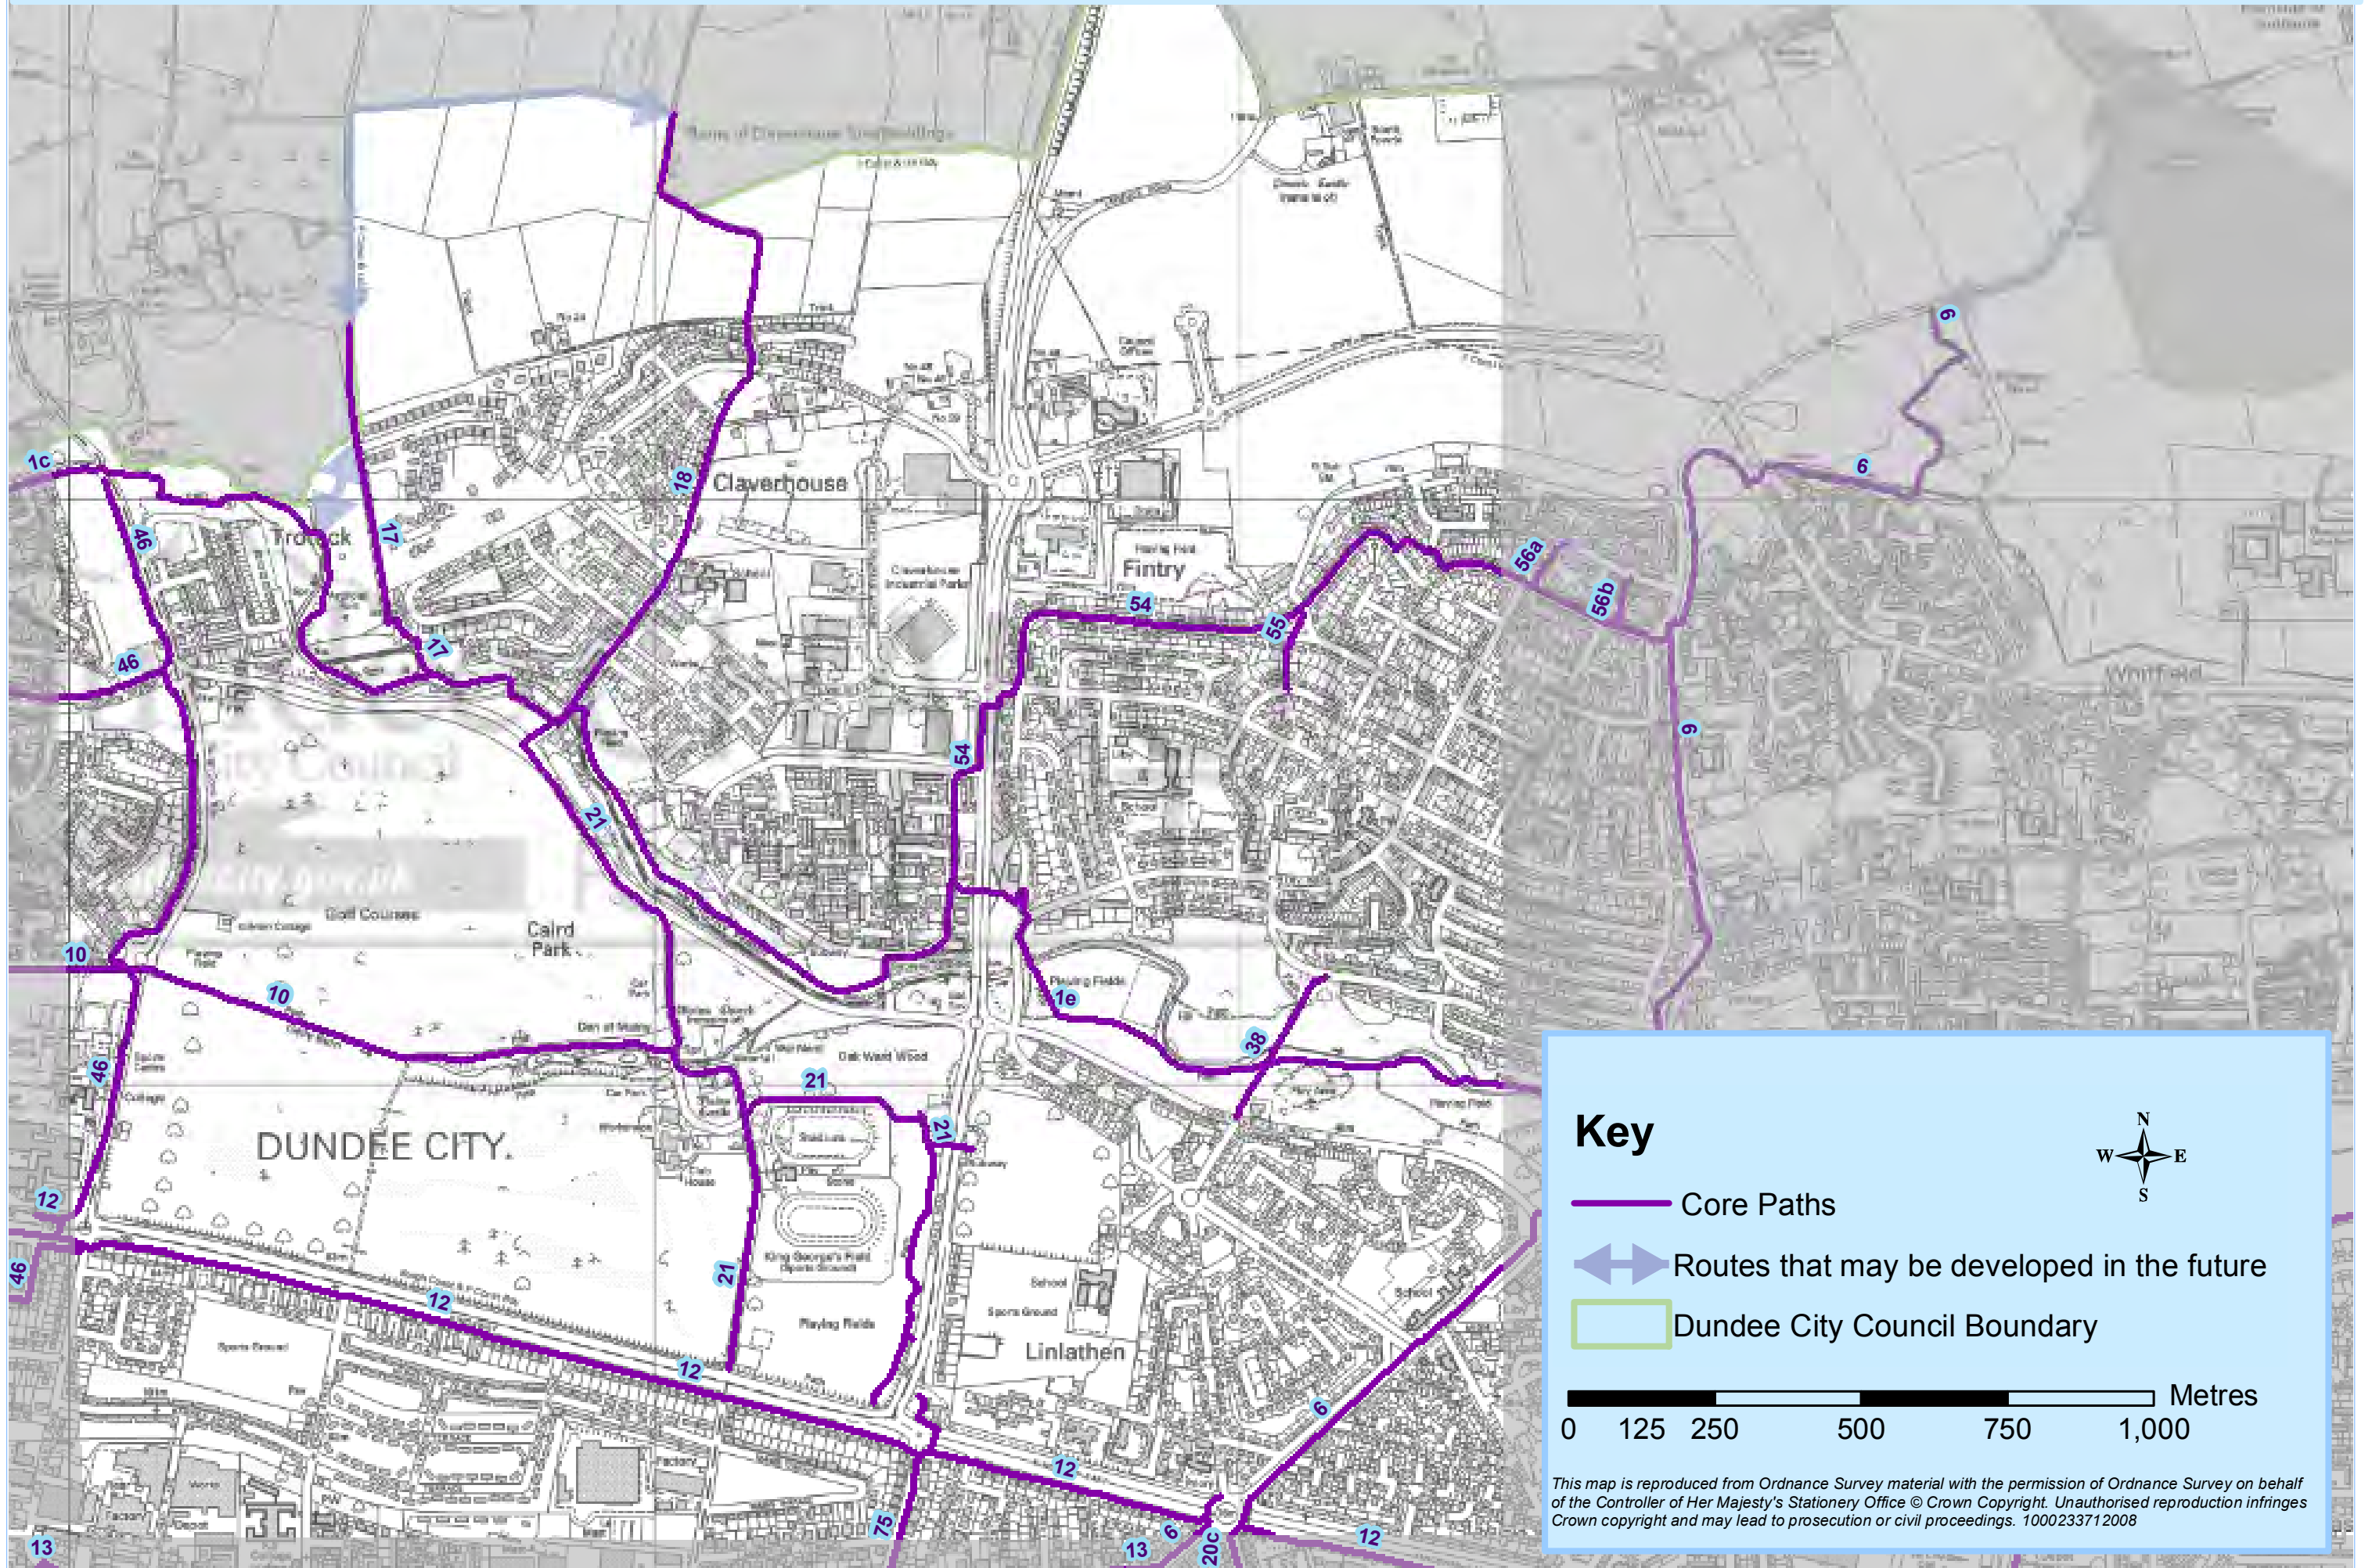

Area 7: Caird Park, Trottick and Finlathen

Key

- Core Paths
- ↔ Routes that may be developed in the future
- Dundee City Council Boundary

This map is reproduced from Ordnance Survey material with the permission of Ordnance Survey on behalf of the Controller of Her Majesty's Stationery Office © Crown Copyright. Unauthorised reproduction infringes Crown copyright and may lead to prosecution or civil proceedings. 1000233712008