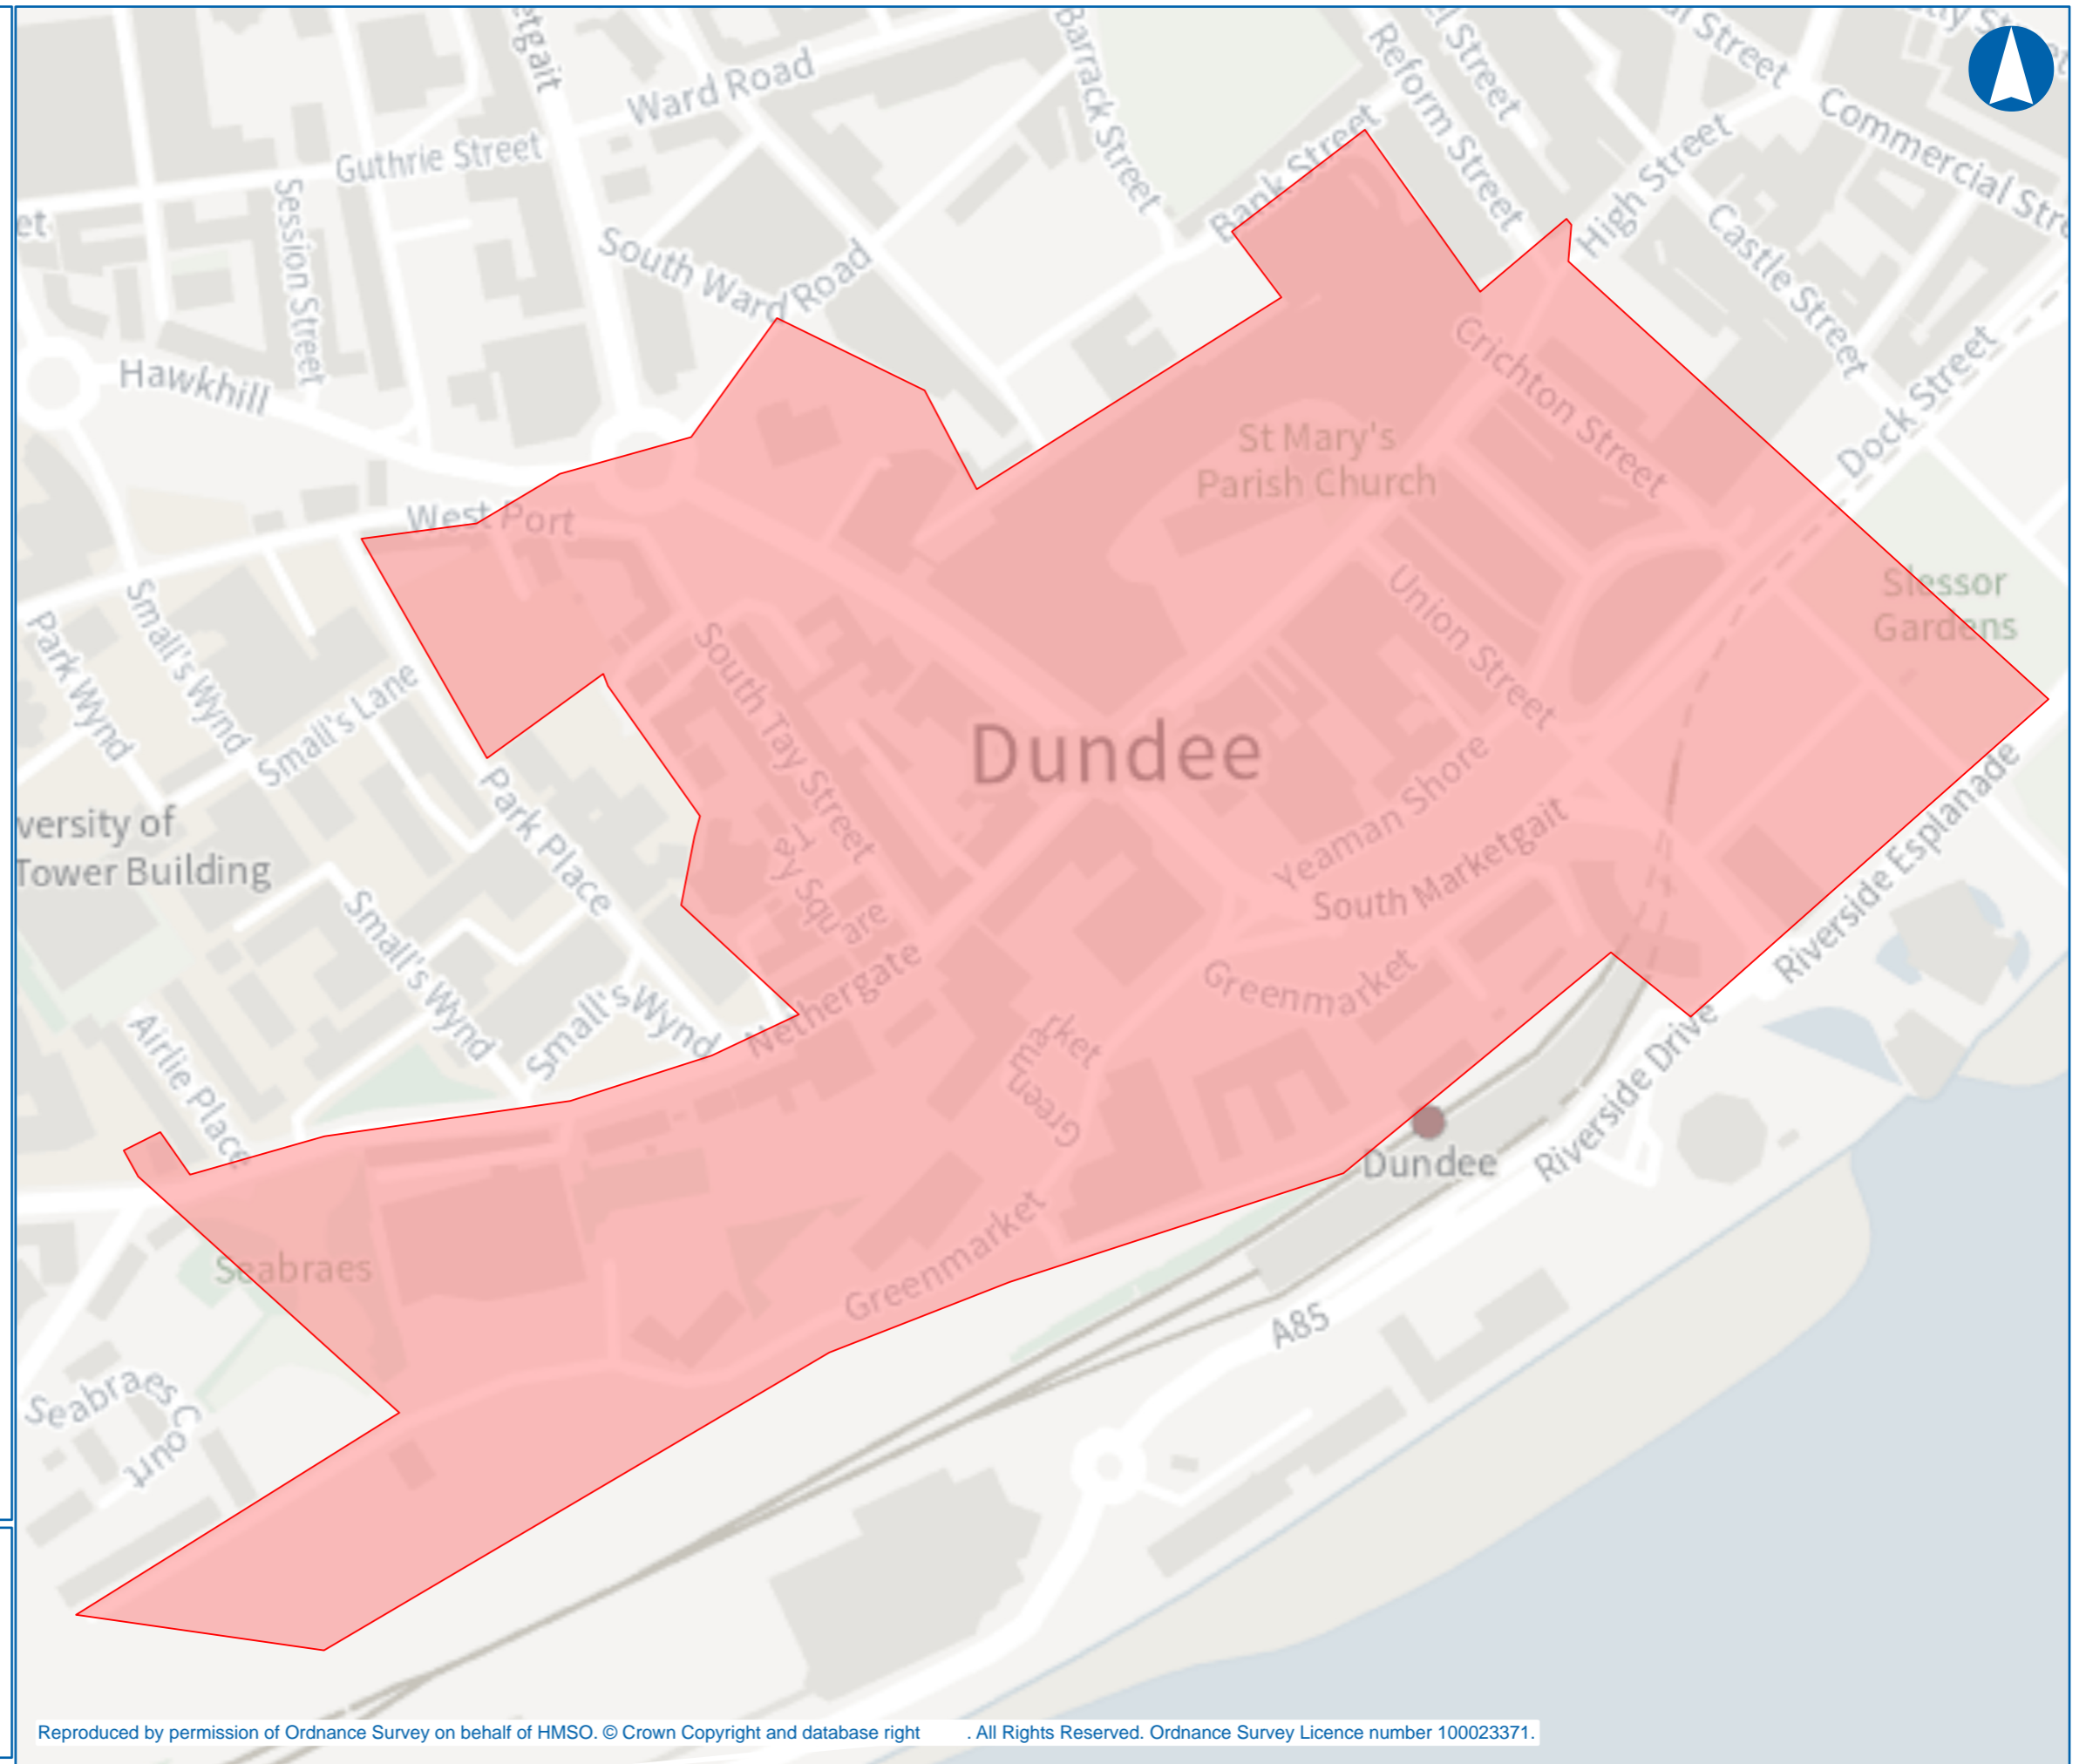

Dundee Residents

Permit Parking Zone

City Centre West

Legend

City Centre: West

Dundee House
50 North Lindsay Street, DUNDEE, DD1 1QE

Reproduced by permission of Ordnance Survey on behalf of HMSO. © Crown Copyright and database right . All Rights Reserved. Ordnance Survey Licence number 100023371.