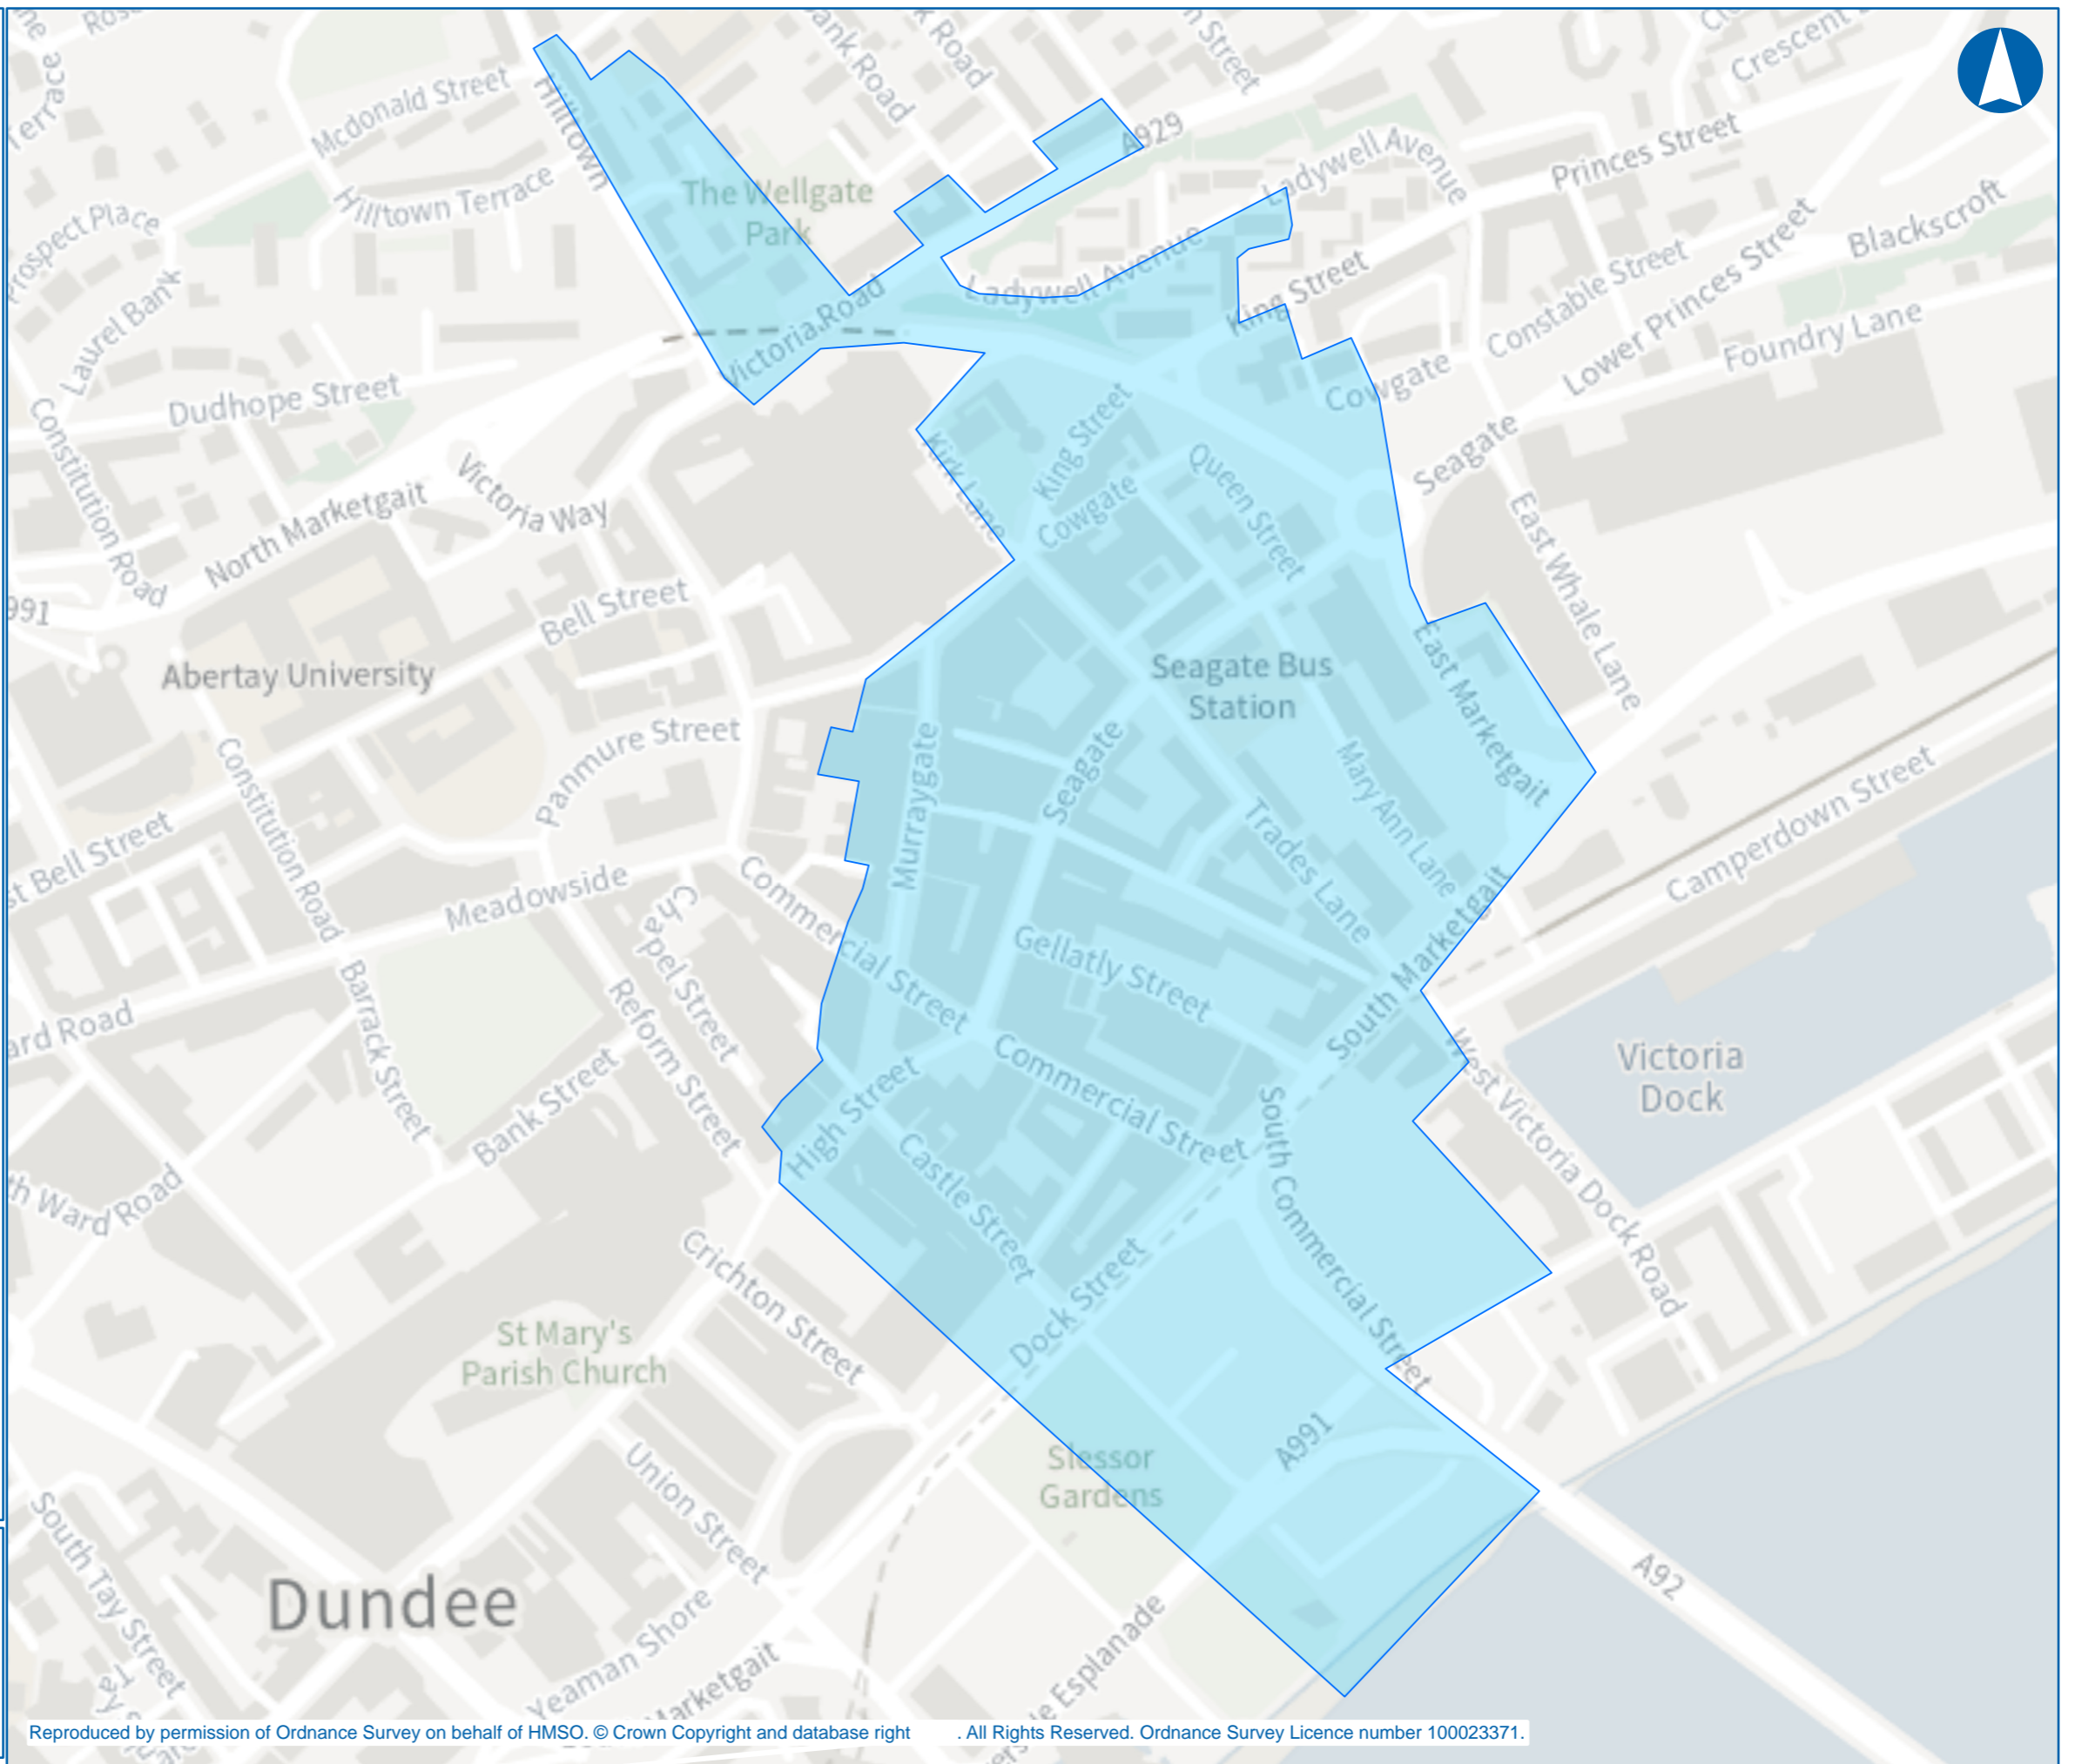

Dundee Residents

Permit Parking Zone

City Centre East

Legend

 City Centre: East

Dundee House
50 North Lindsay Street, DUNDEE, DD1 1QE

Reproduced by permission of Ordnance Survey on behalf of HMSO. © Crown Copyright and database right. All Rights Reserved. Ordnance Survey Licence number 100023371.

Dundee Residents

Permit Parking Zone

City Centre North

Legend

 City Centre: North

Dundee House
50 North Lindsay Street, DUNDEE, DD1 1QE

Reproduced by permission of Ordnance Survey on behalf of HMSO. © Crown Copyright and database right . All Rights Reserved. Ordnance Survey Licence number 100023371.