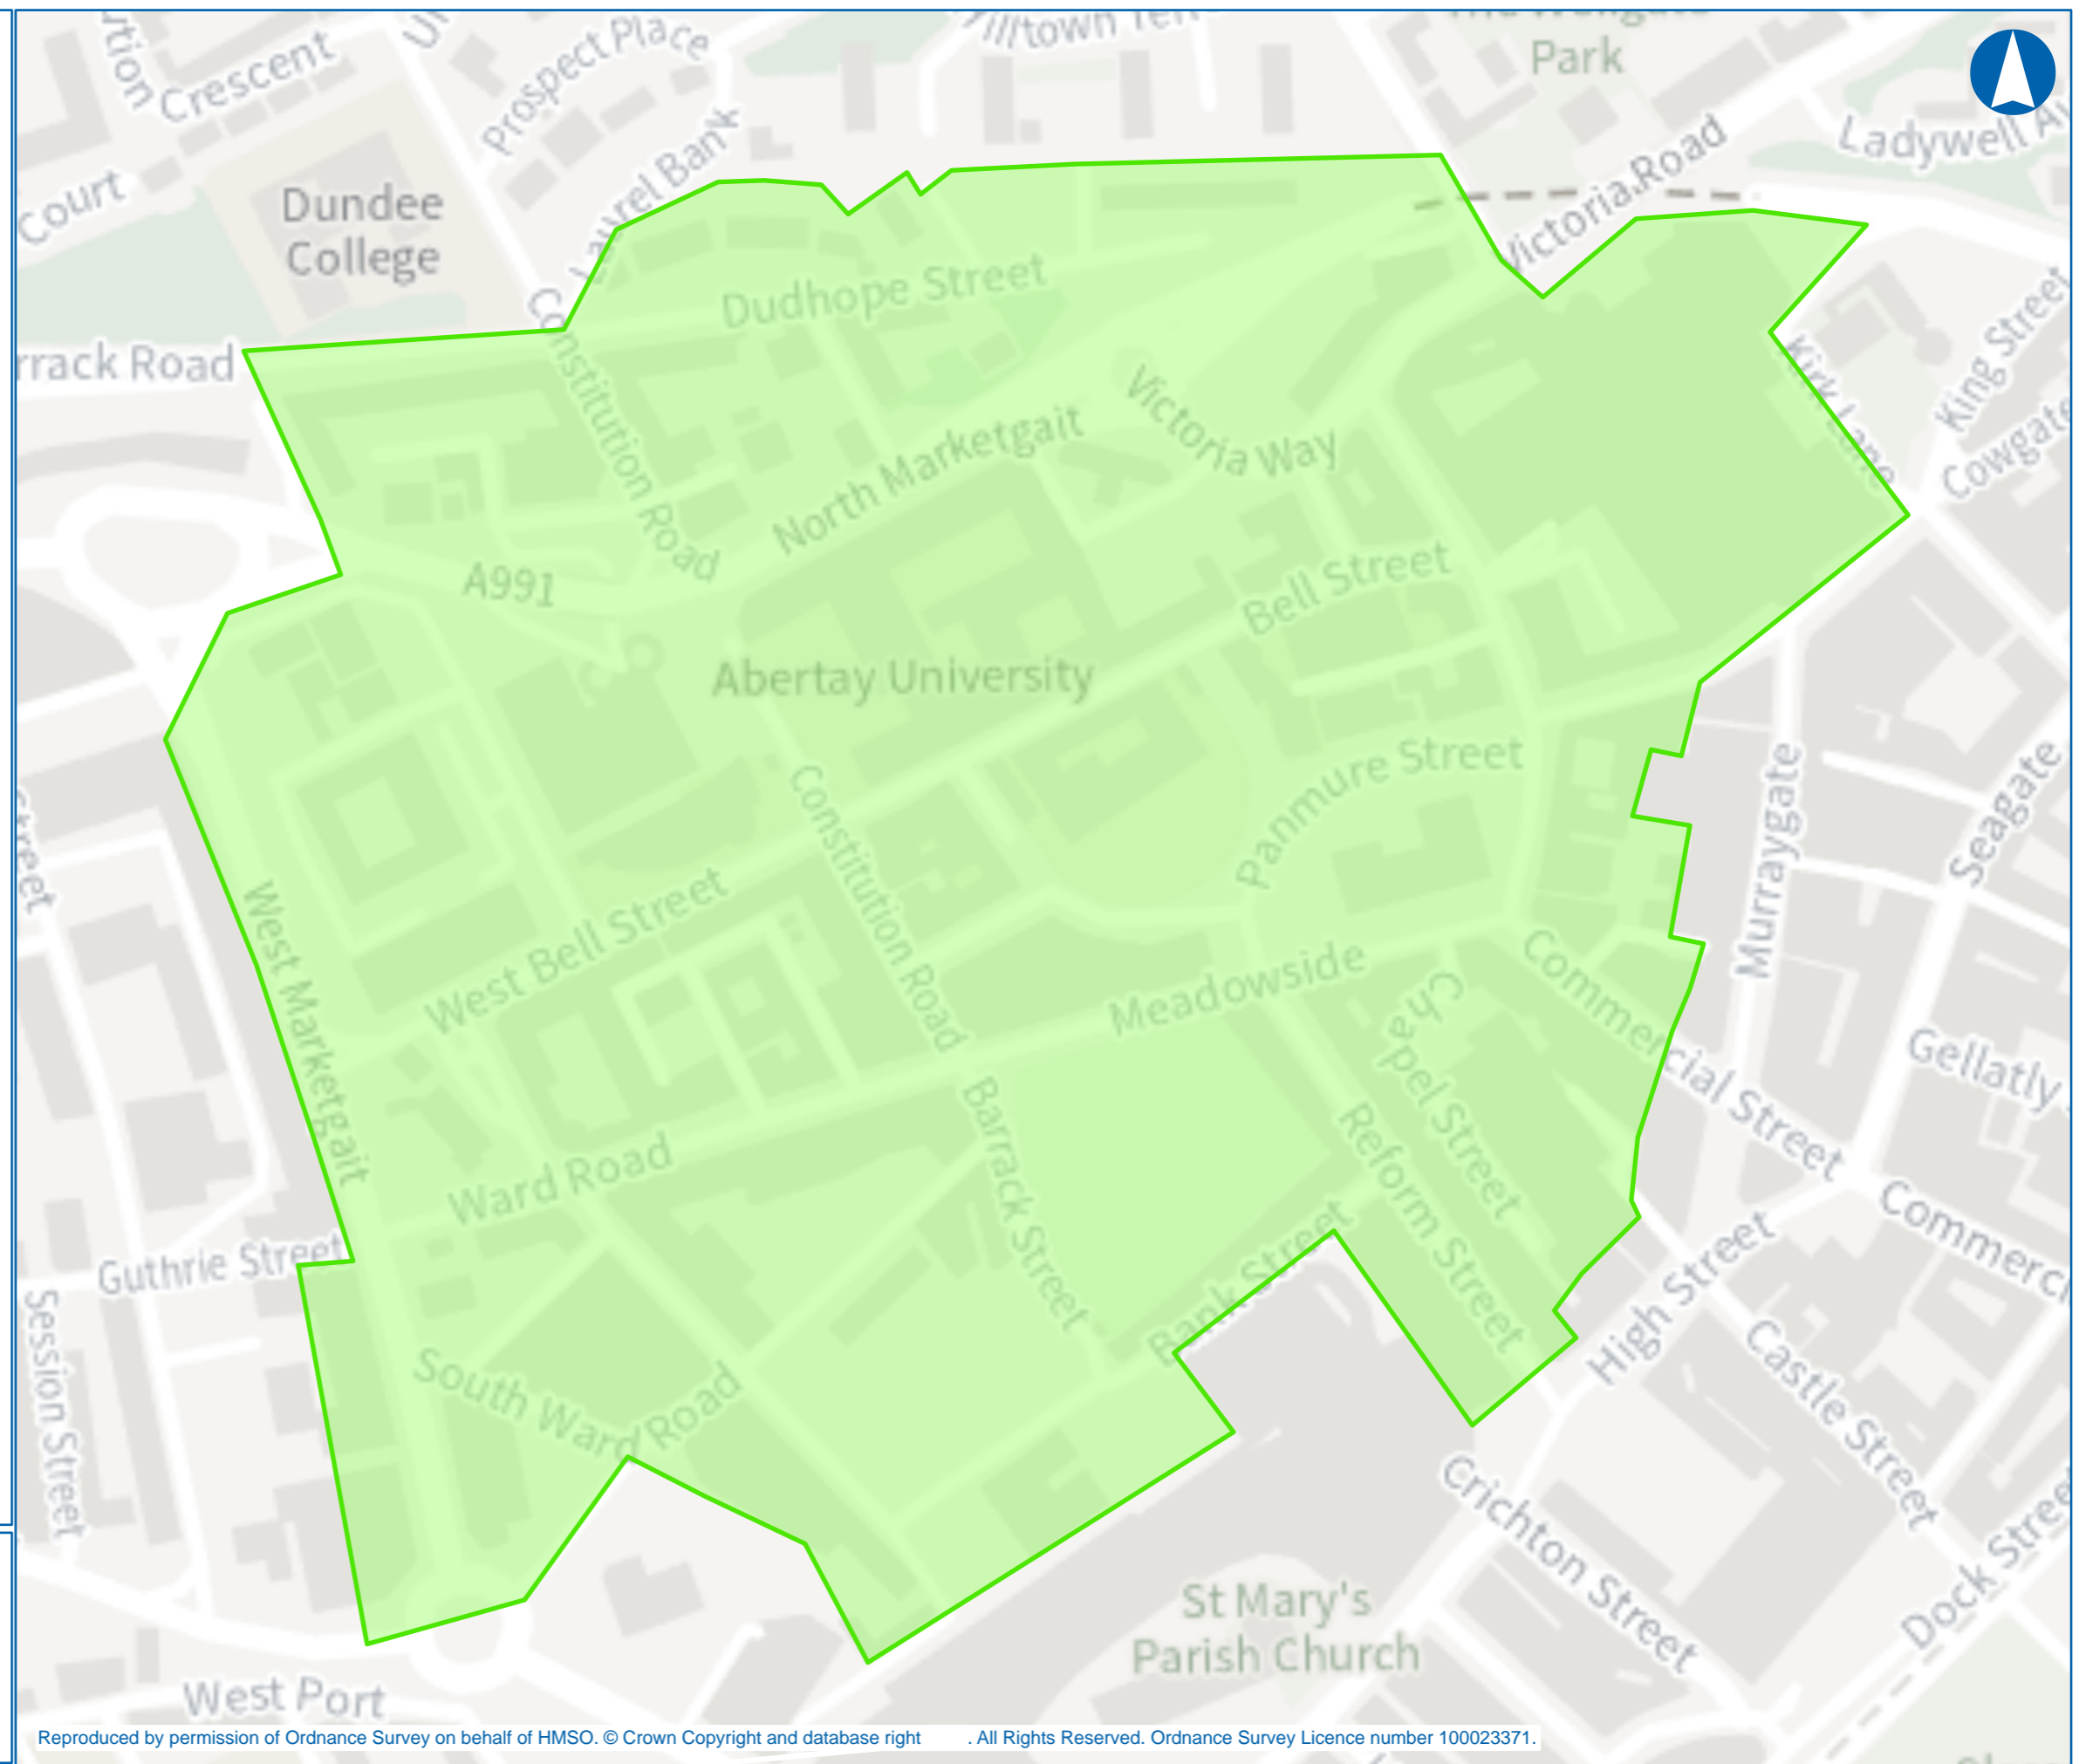

Dundee Residents

Permit Parking Zone

City Centre East

Legend

 City Centre: East

Dundee House
50 North Lindsay Street, DUNDEE, DD1 1QE

Reproduced by permission of Ordnance Survey on behalf of HMSO. © Crown Copyright and database right. All Rights Reserved. Ordnance Survey Licence number 100023371.

Dundee Residents

Permit Parking Zone

City Centre North

Legend

 City Centre: North

Dundee House
50 North Lindsay Street, DUNDEE, DD1 1QE

Reproduced by permission of Ordnance Survey on behalf of HMSO. © Crown Copyright and database right . All Rights Reserved. Ordnance Survey Licence number 100023371.