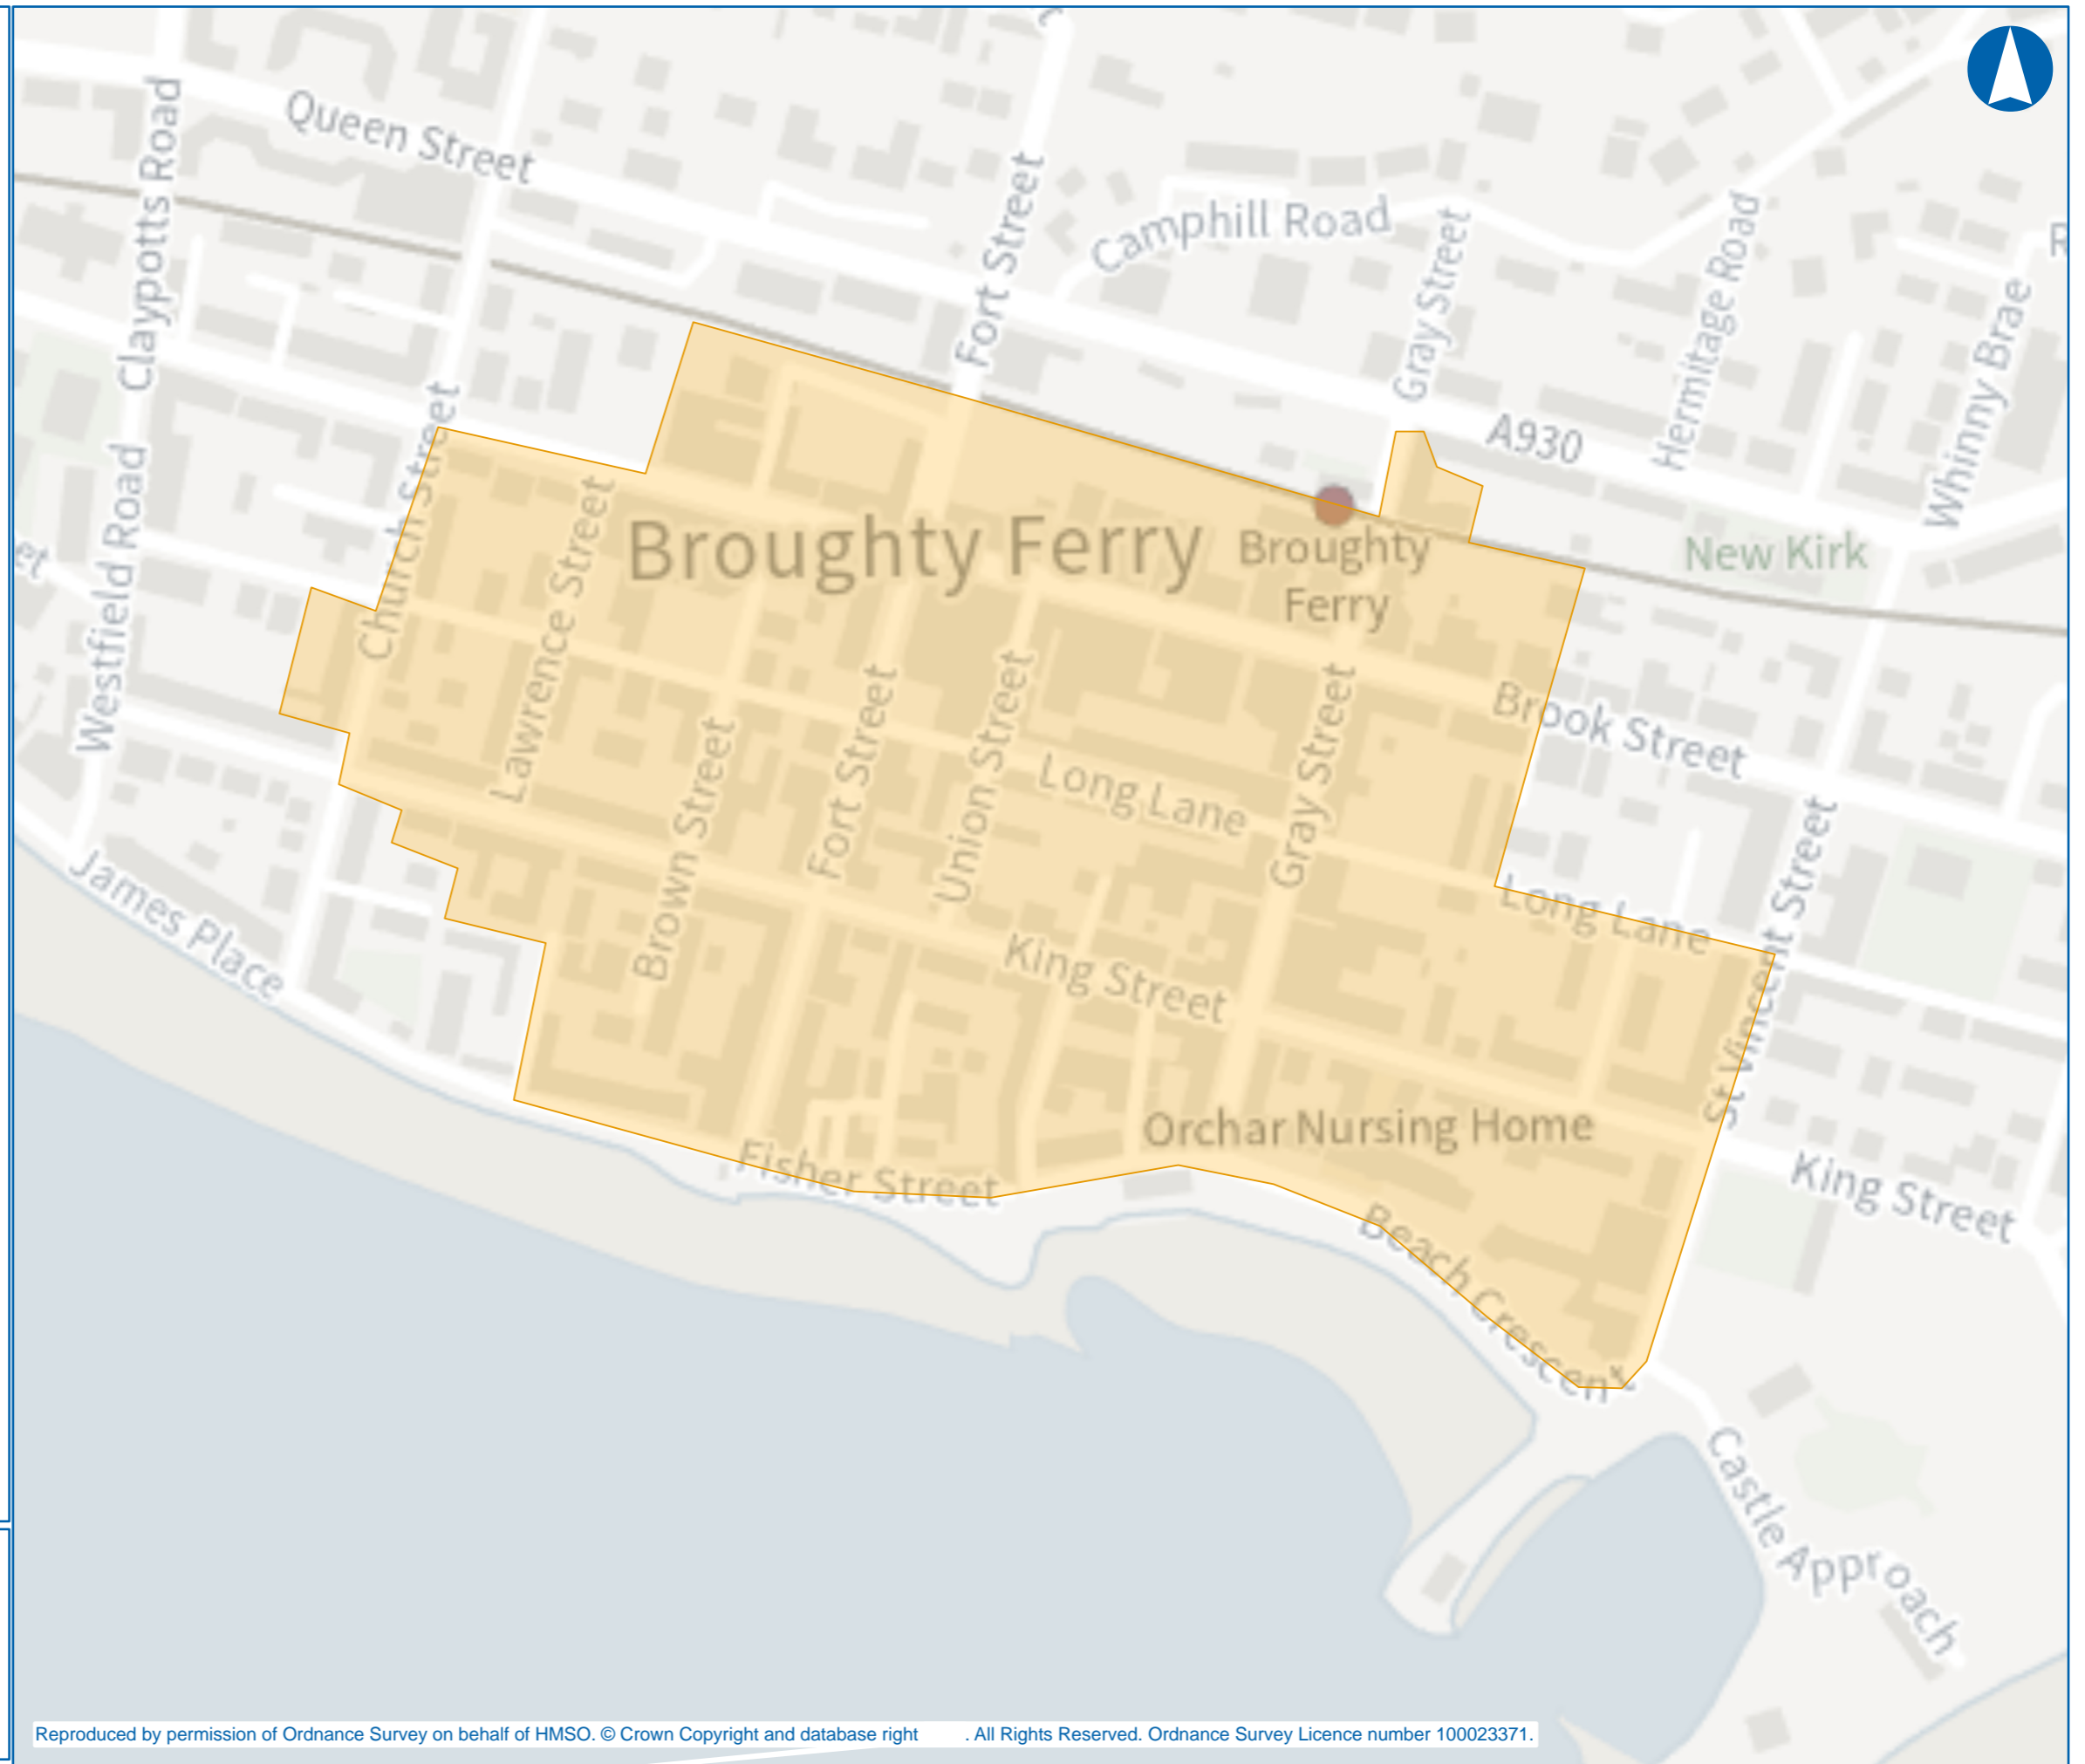

Dundee Residents

Permit Parking Zone

Broughty Ferry

Legend

Broughty Ferry

Dundee House
50 North Lindsay Street, DUNDEE, DD1 1QE

Reproduced by permission of Ordnance Survey on behalf of HMSO. © Crown Copyright and database right . All Rights Reserved. Ordnance Survey Licence number 100023371.