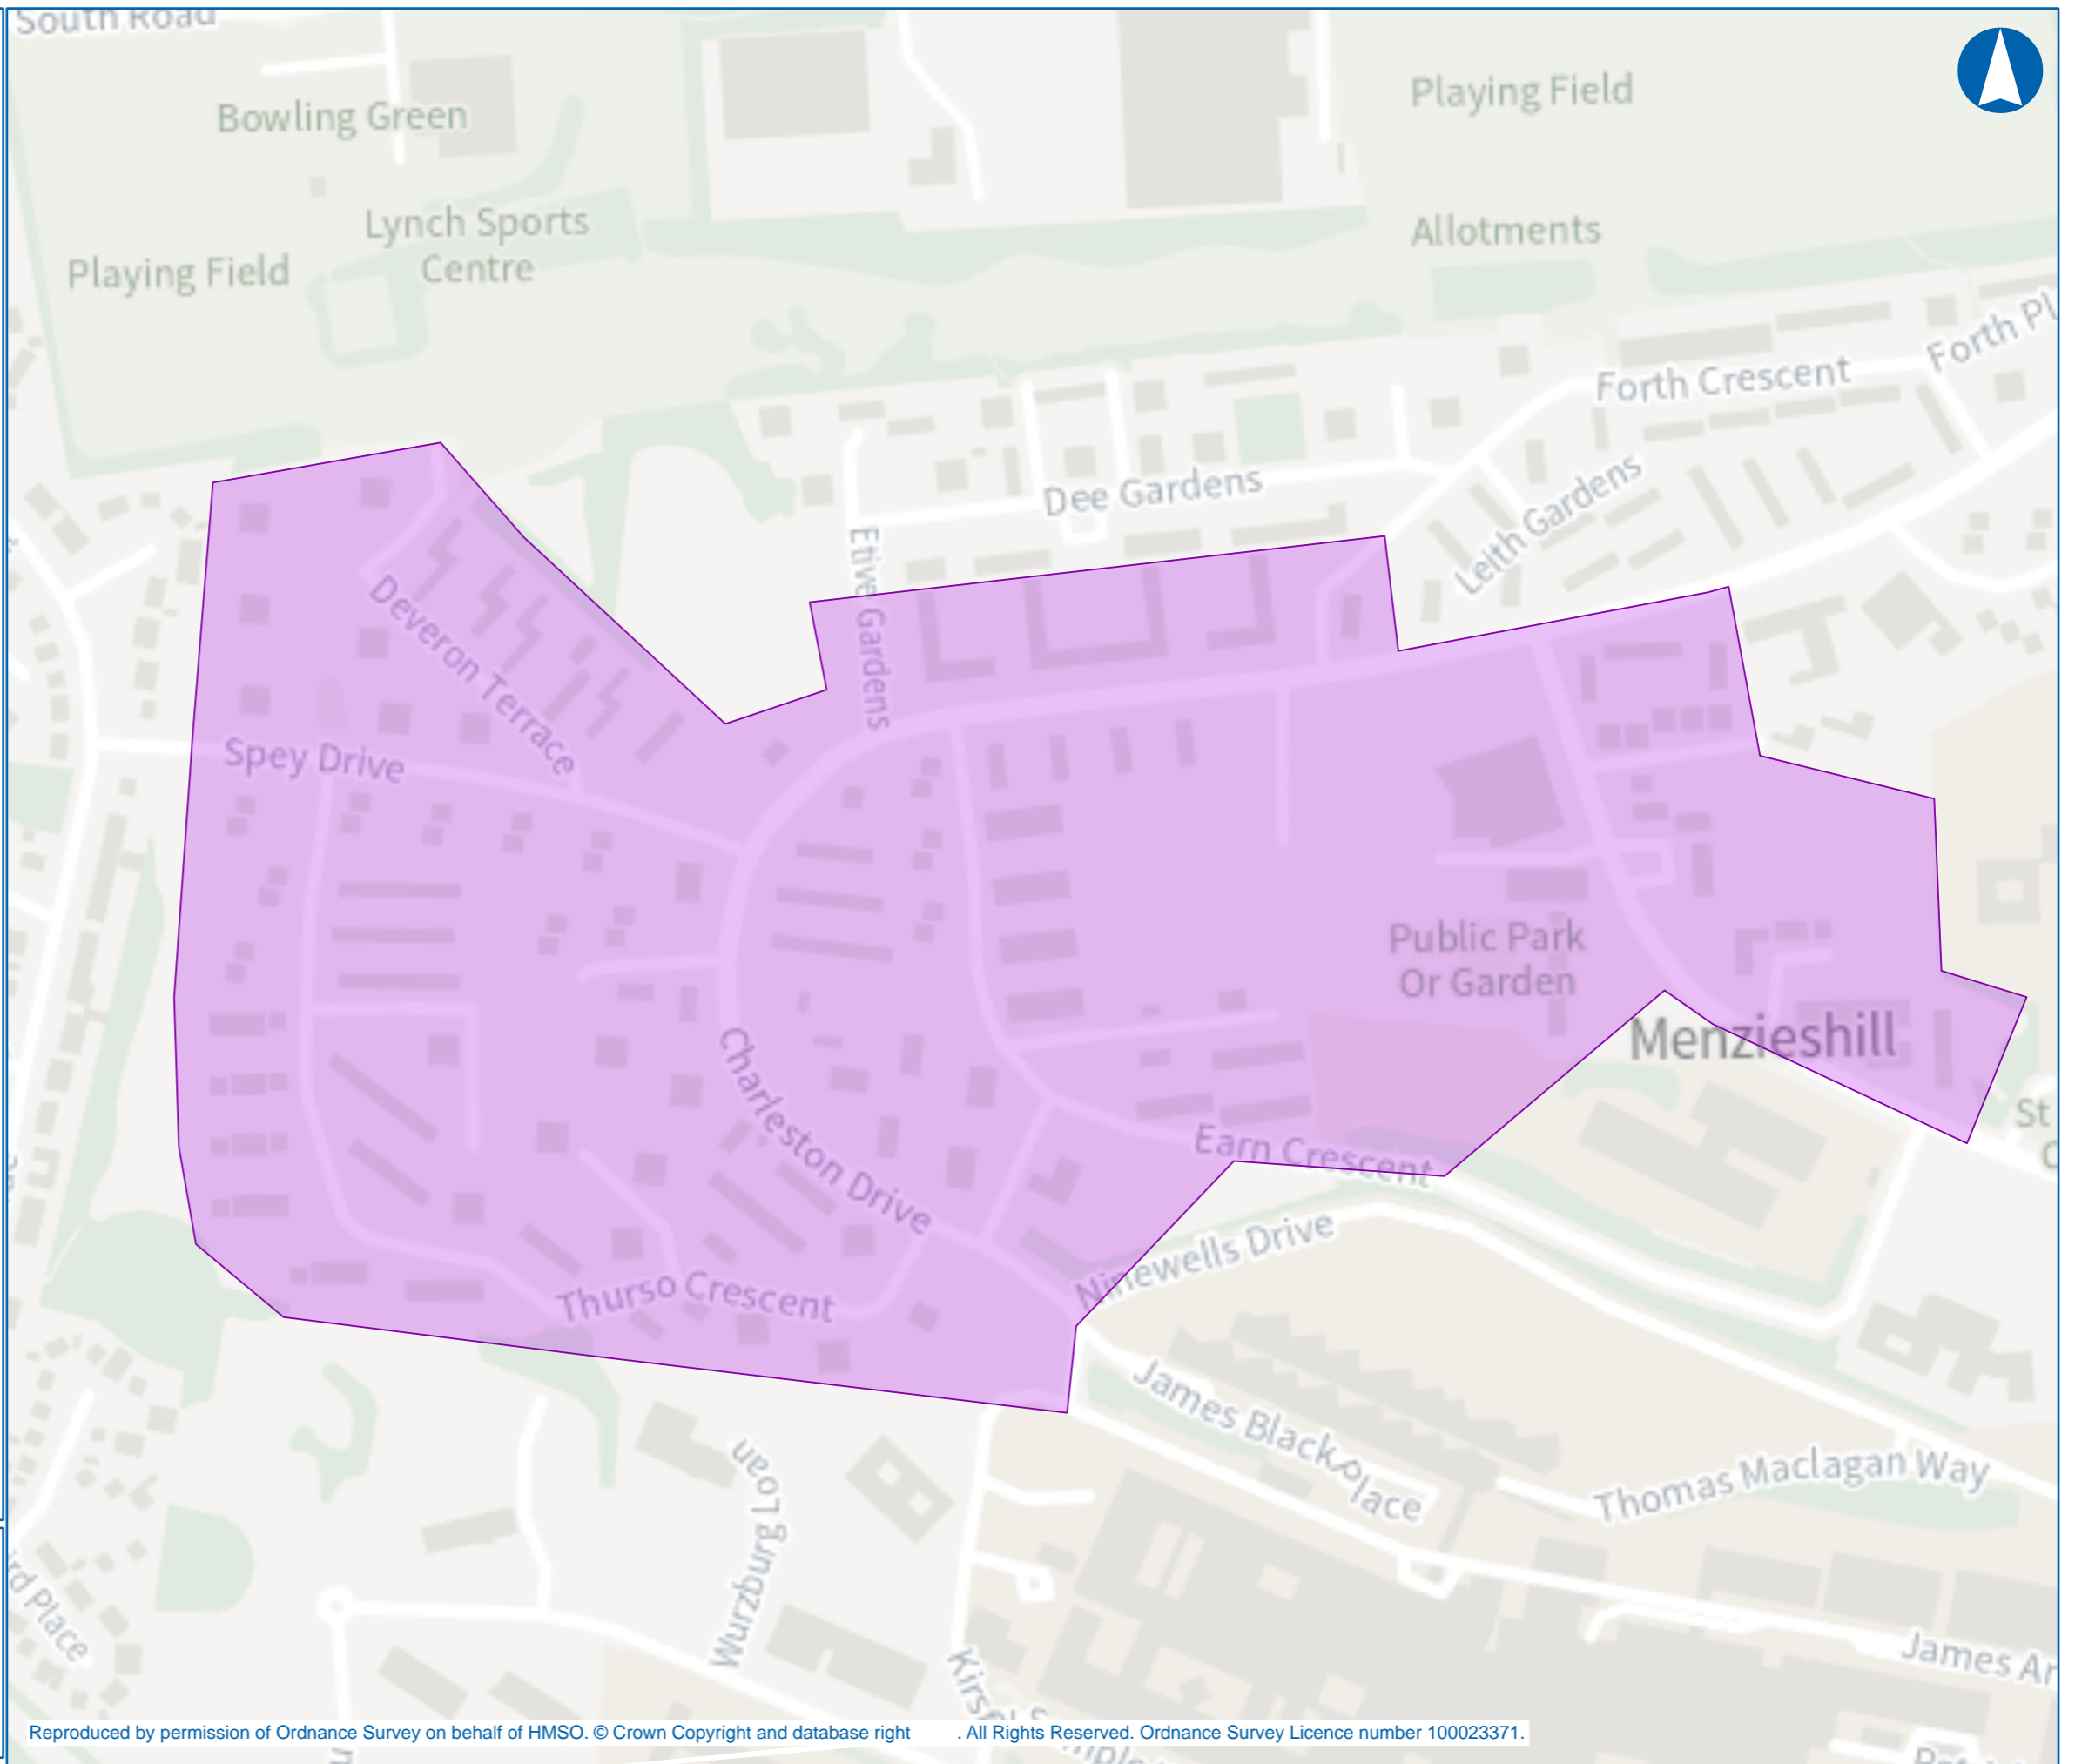

Dundee Residents

Permit Parking Zone

Menzieshill

Legend

Menzieshill

Dundee House
50 North Lindsay Street, DUNDEE, DD1 1QE

Reproduced by permission of Ordnance Survey on behalf of HMSO. © Crown Copyright and database right . All Rights Reserved. Ordnance Survey Licence number 100023371.