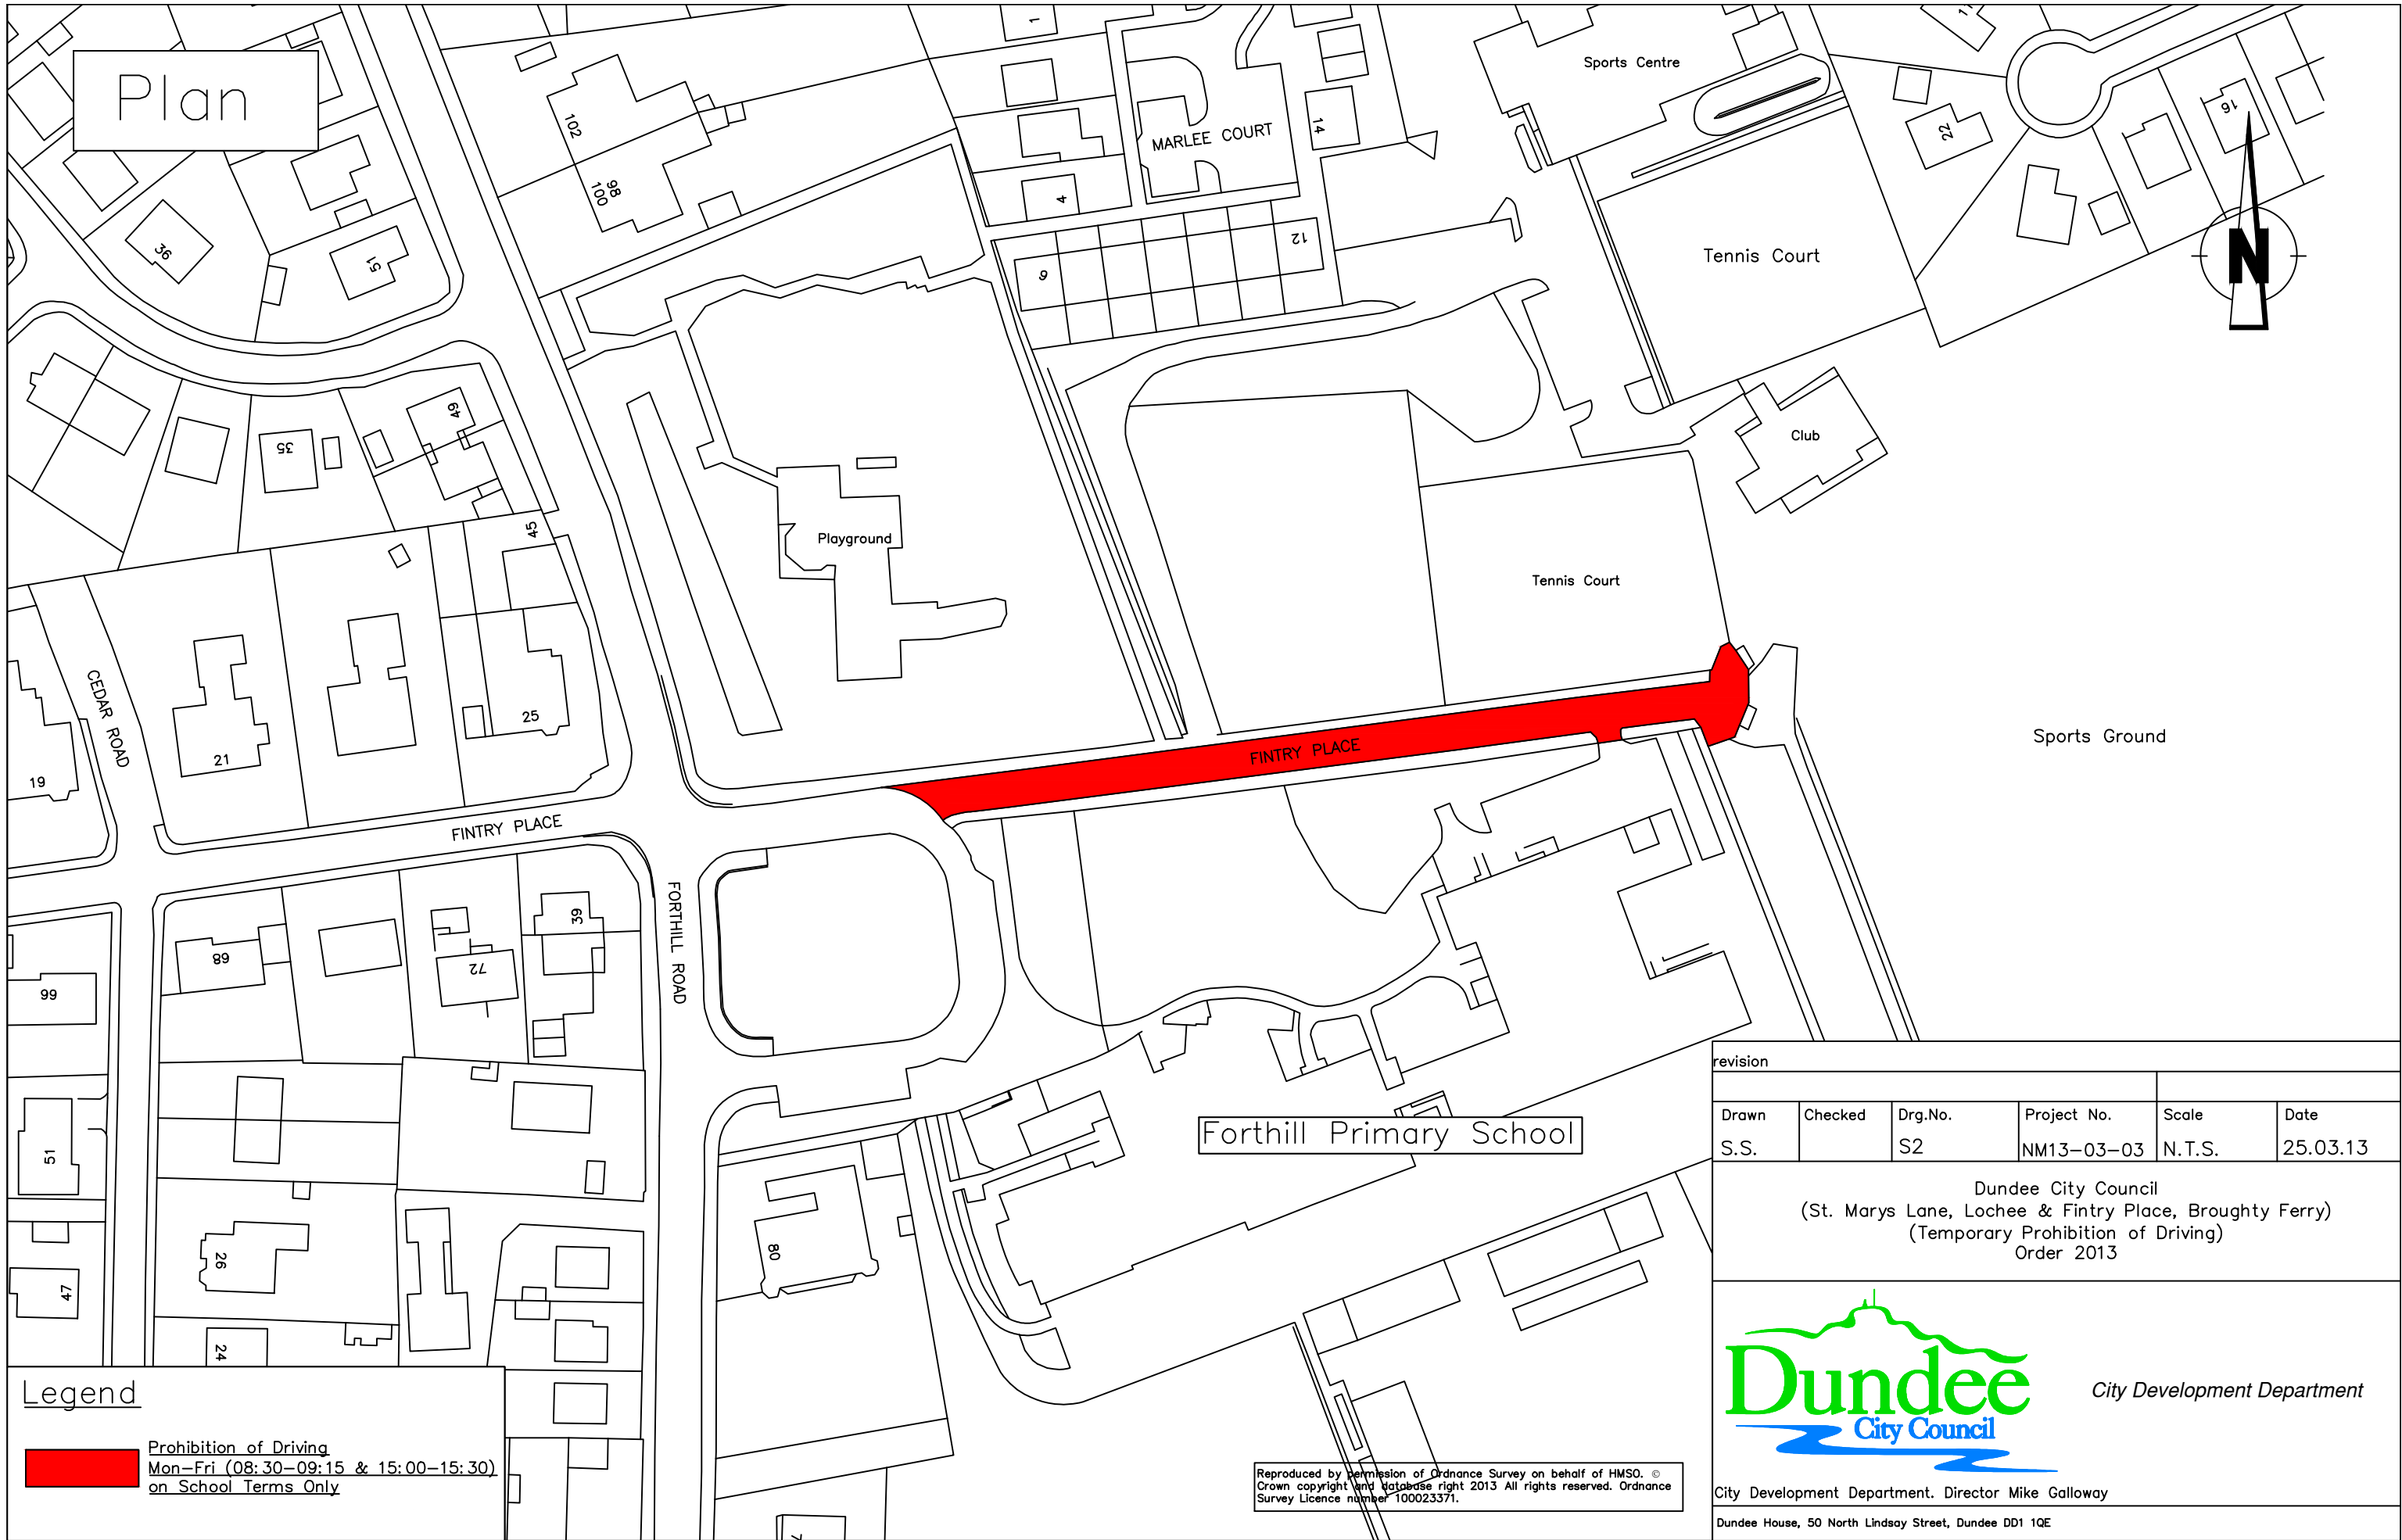

Plan

**Legend**

 Prohibition of Driving  
 Mon-Fri (08:30-09:15 & 15:00-15:30)  
 on School Terms Only

revision					
Drawn	Checked	Drg.No.	Project No.	Scale	Date
S.S.		S1	NM13-03-03	N.T.S.	25.03.13

Dundee City Council  
 (St. Marys Lane, Lochee & Fintry Place, Broughty Ferry)  
 (Temporary Prohibition of Driving)  
 Order 2013

City Development Department

City Development Department, Director Mike Galloway  
 Dundee House, 50 North Lindsay Street, Dundee DD1 1QE

Reproduced by permission of Ordnance Survey on behalf of HMSO. © Crown copyright and database right 2013 All rights reserved. Ordnance Survey Licence number 100023371.

Plan

**Legend**

	Prohibition of Driving Mon-Fri (08:30-09:15 & 15:00-15:30) on School Terms Only
--	---

Reproduced by permission of Ordnance Survey on behalf of HMSO. ©  
Crown copyright and database right 2013 All rights reserved. Ordnance  
Survey Licence number 100023371.

revision					
Drawn	Checked	Drg.No.	Project No.	Scale	Date
S.S.		S2	NM13-03-03	N.T.S.	25.03.13

Dundee City Council  
(St. Marys Lane, Lochee & Fintry Place, Broughty Ferry)  
(Temporary Prohibition of Driving)  
Order 2013