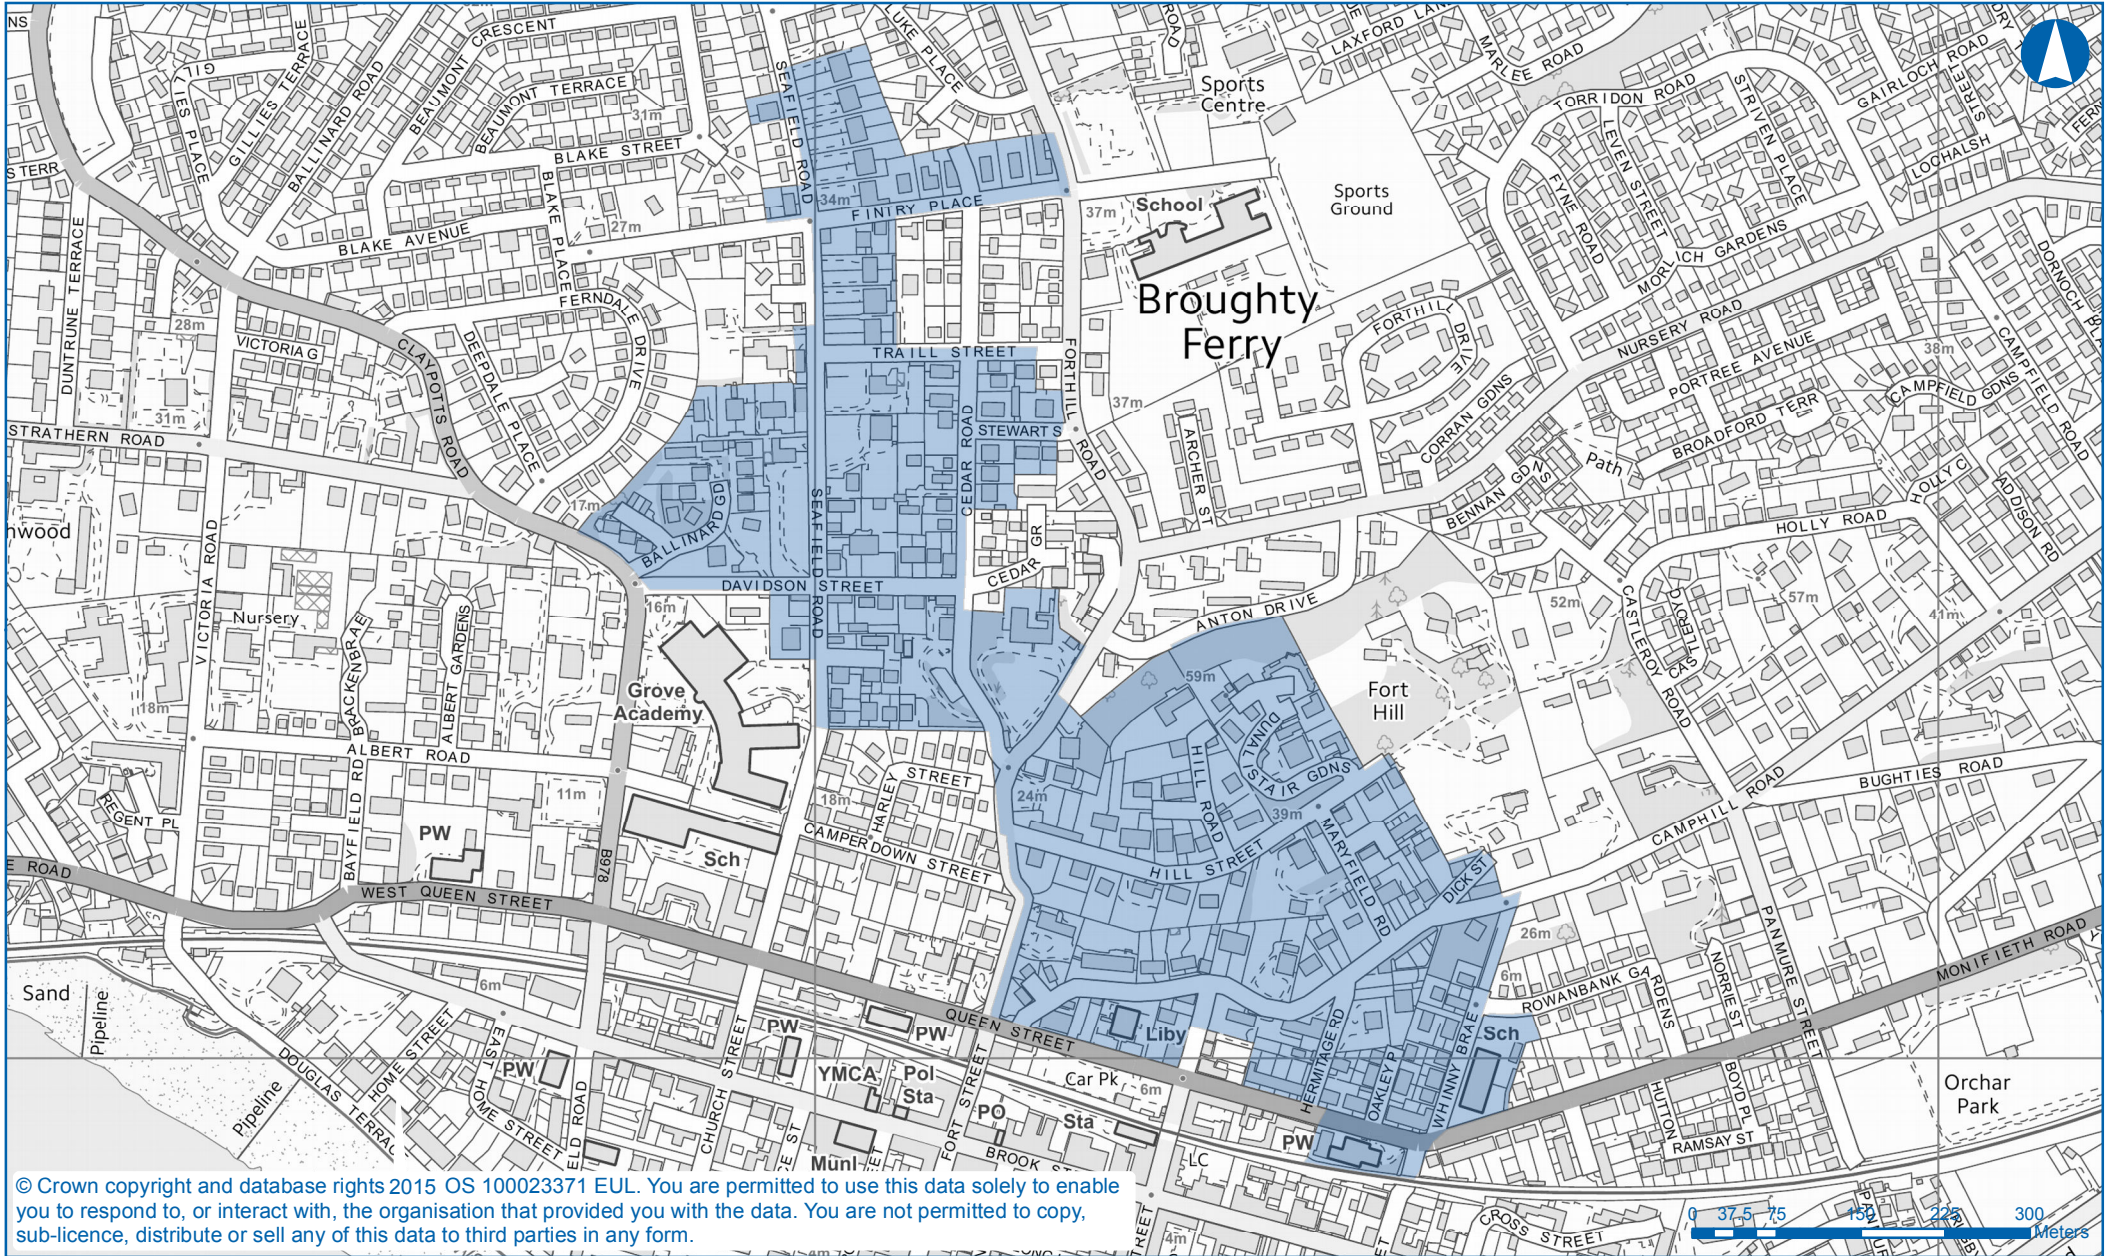

Forthill Conservation Area

© Crown copyright and database rights 2015 OS 100023371 EUL. You are permitted to use this data solely to enable you to respond to, or interact with, the organisation that provided you with the data. You are not permitted to copy, sub-licence, distribute or sell any of this data to third parties in any form.