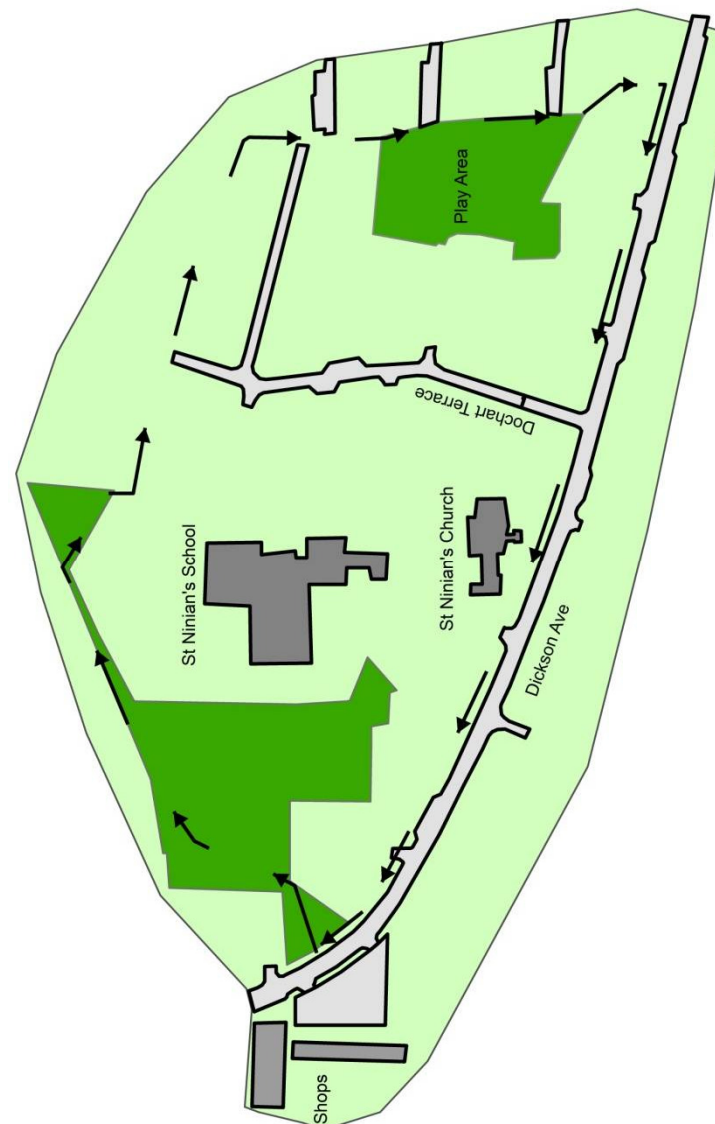

Menzieshill Shops Walk

Distance: 1 miles
Time: 20 minutes
Grade: 1

An easy walk on well made paths.

Directions

From Menzieshill shops, cross Dickson Ave and take the path next to the bus stop. Keep the primary school on your right turning right at the corner of the school fence.

With Menzieshill High School on your left, turn right to find the small park between Dochart Terrace and Yarrow Terrace. Turn right at Dickson Ave to return to the shops.

Points of interest

- Look out for views of the Tay and Fife between the houses.
- There are a wide variety of trees planted when the housing scheme was landscaped.

Menzieshill Shops Walk

© Crown Copyright and database right 2013. All rights reserved.
Ordnance Survey Licence number 100023371.