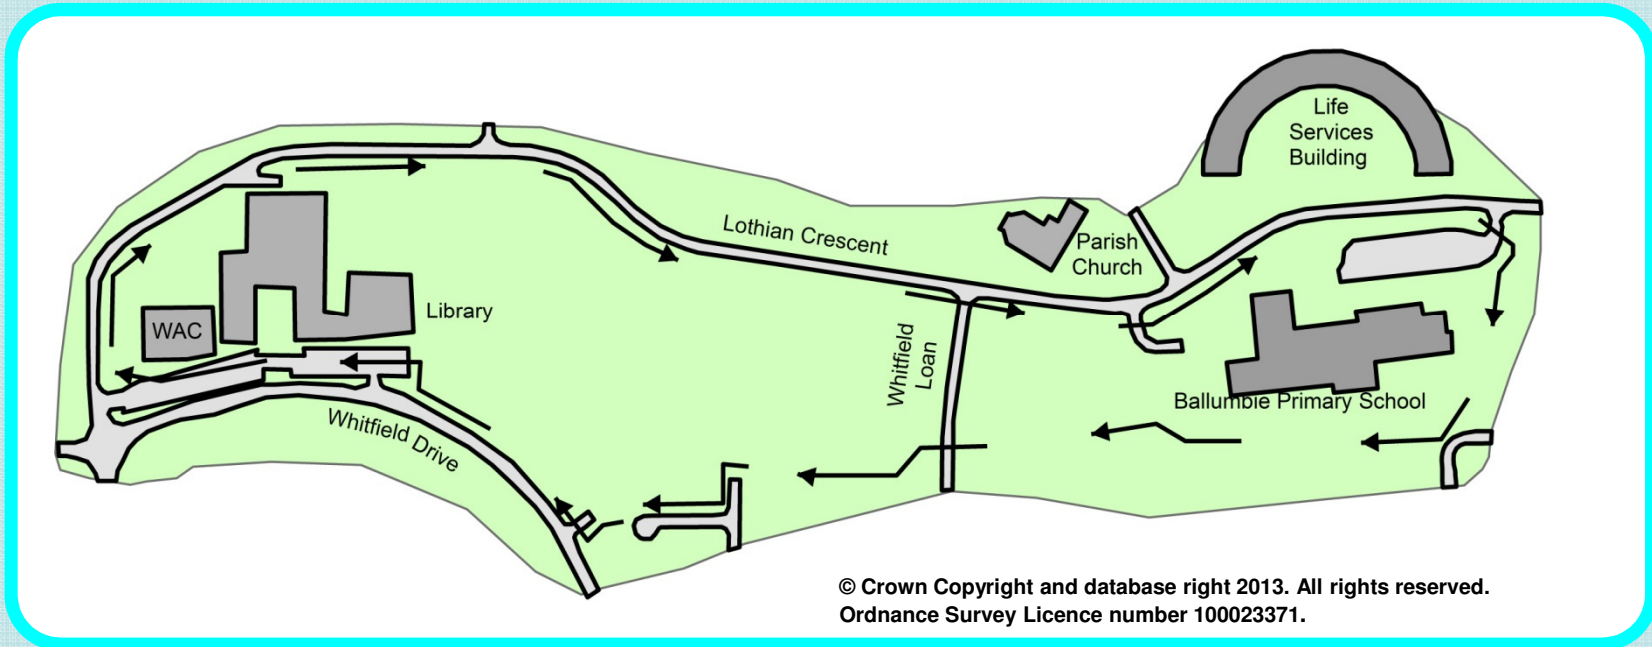

Whitfield Green Walk

Distance: 1¼ miles
Time: 30 minutes
Grade: 1

An easy walk on well made paths.

Directions

From Whitfield Activity Centre, turn right to loop round the back of the centre on Lothian Crescent. Continue on the new road passing the Parish Church, and what will be the Life Services Building, turning right to go round the back of Ballumbie Primary School.

Follow the paths, crossing Whitfield Loan, to Whitfield Drive. Turn right to pass Solar Cities House and return to the Activity Centre.

Points of interest

- Whitfield was built in the 60's to provide much needed modern homes, for Dundee's expanding population.
- Whitfield is changing again to provide for the needs of modern Dundee

© Crown Copyright and database right 2013. All rights reserved.
Ordnance Survey Licence number 100023371.