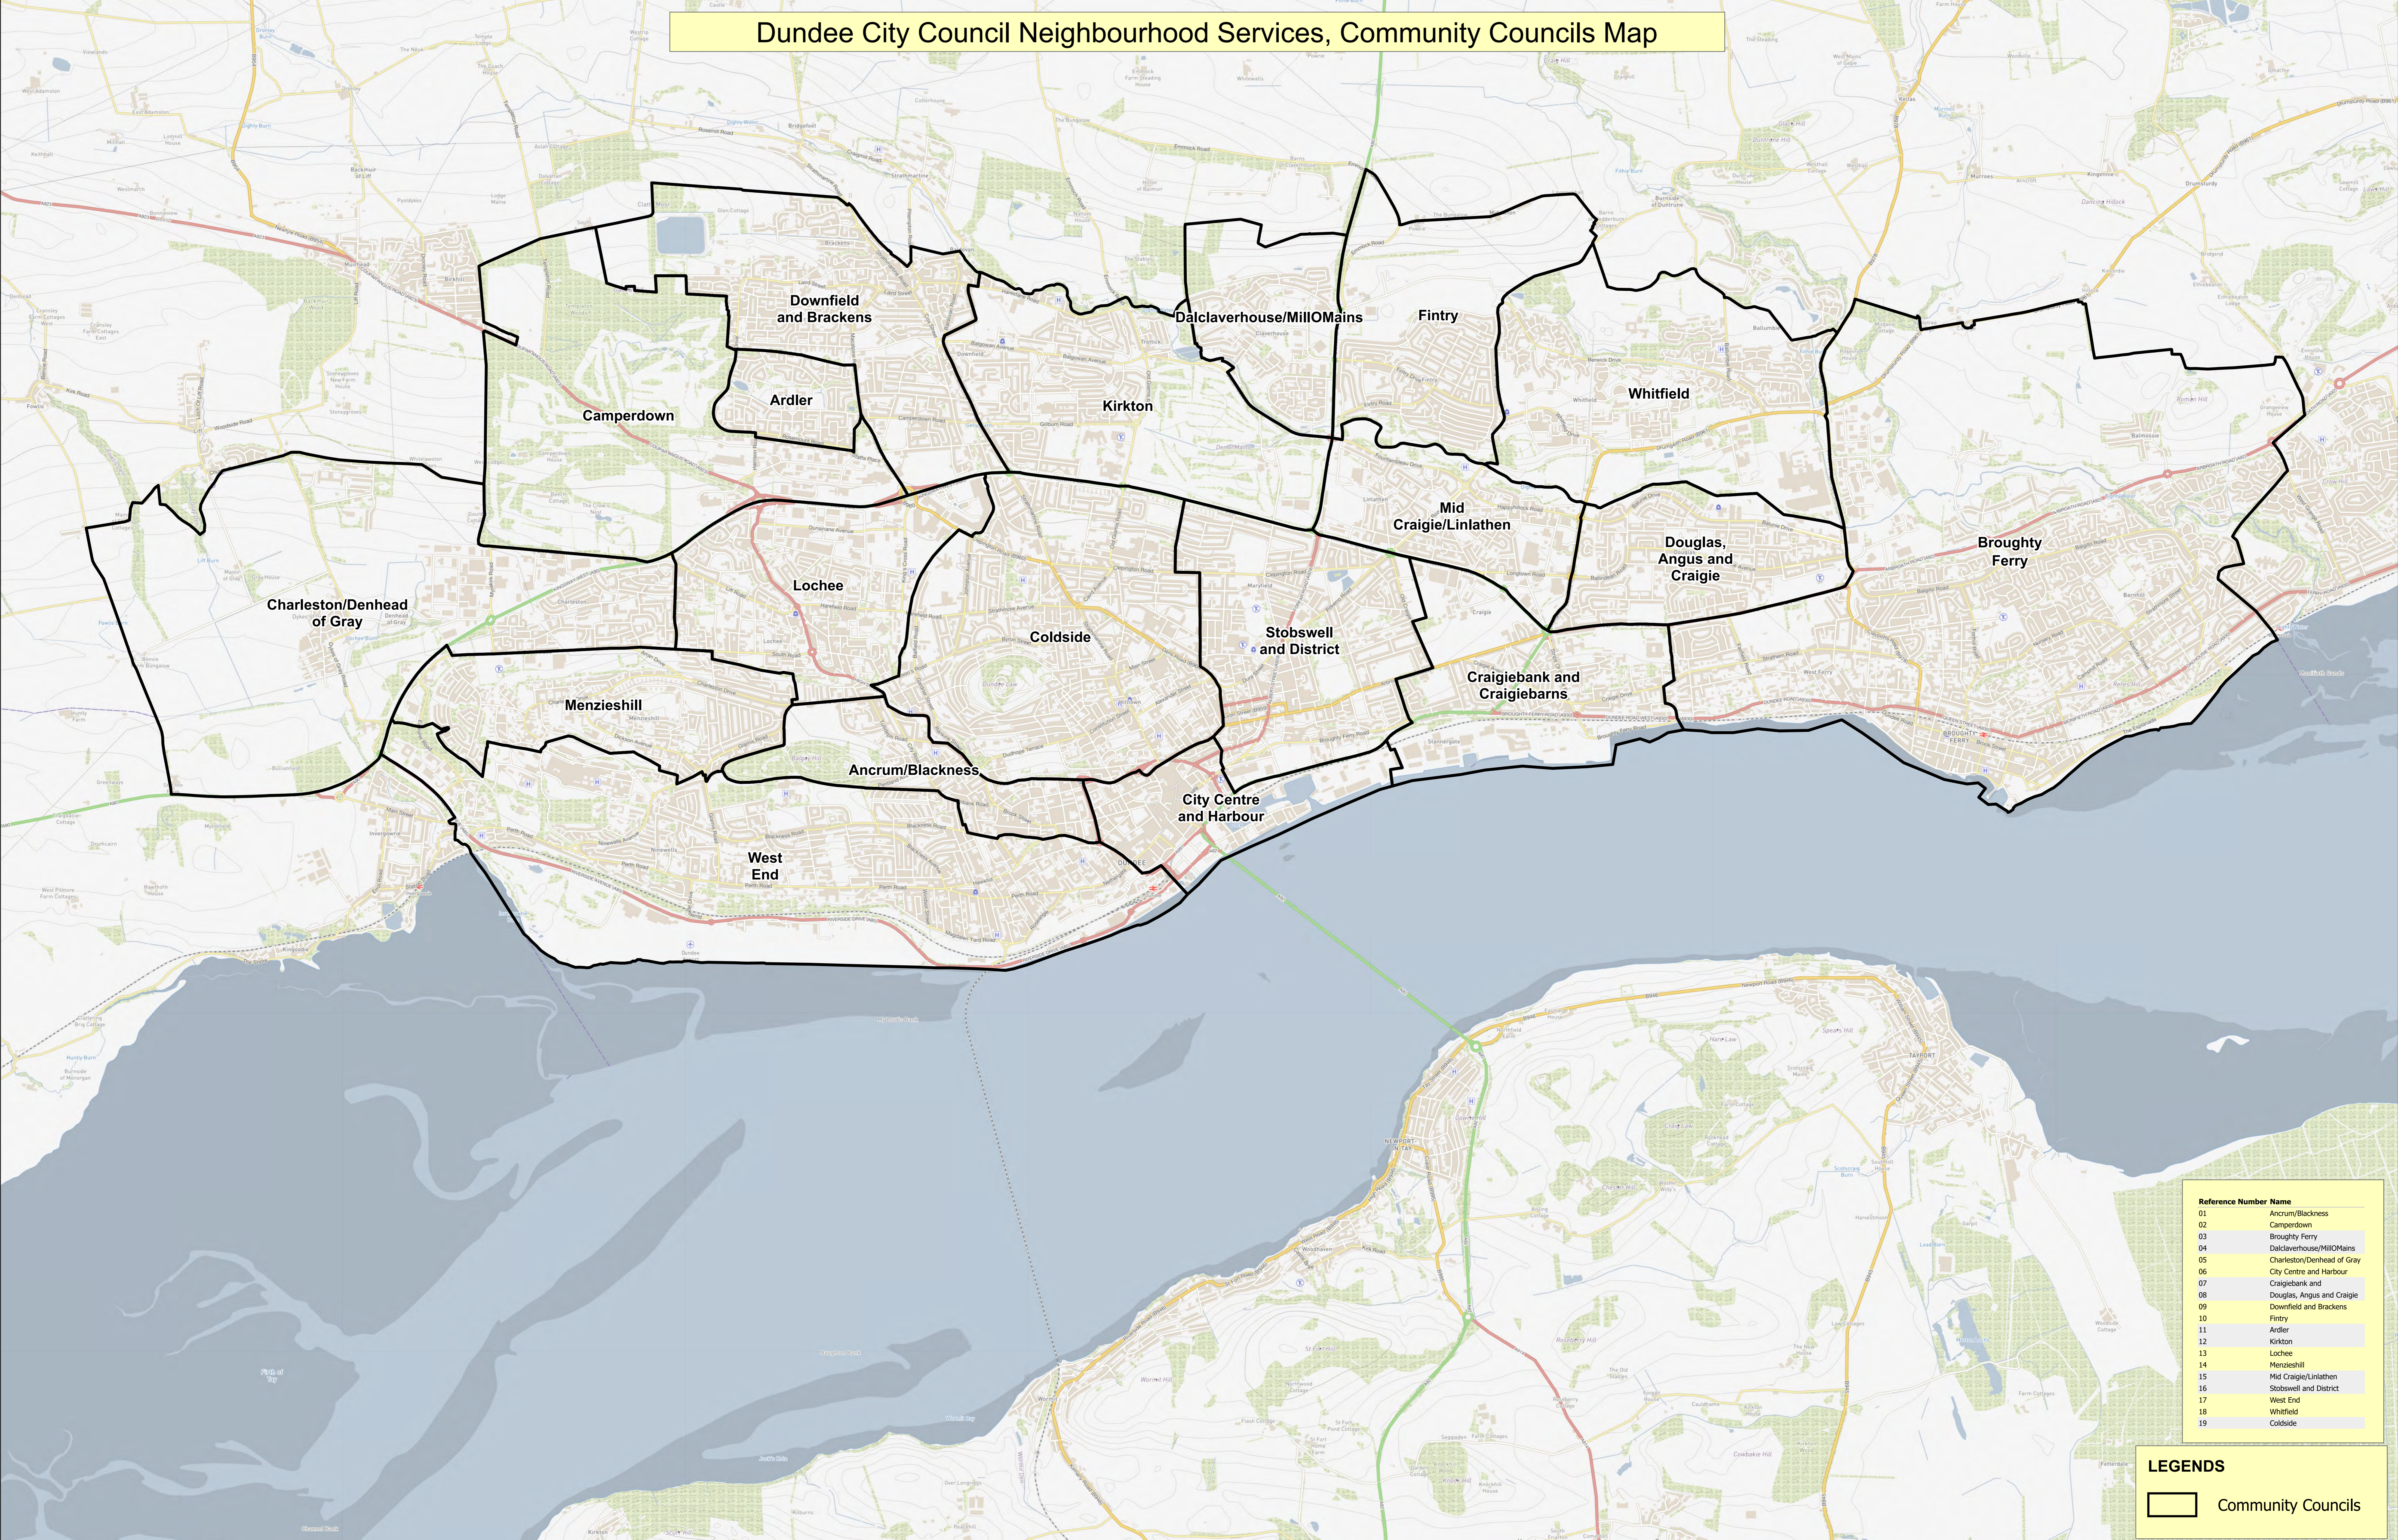

# Dundee City Council Neighbourhood Services, Community Councils Map

Reference Number	Name
01	Ancrum/Blackness
02	Camperdown
03	Broughty Ferry
04	Dalclaverhouse/Millomains
05	Charleston/Denhead of Gray
06	City Centre and Harbour
07	Craigiebank and Harbour
08	Douglas, Angus and Craigie
09	Downfield and Brackens
10	Fintry
11	Ardler
12	Kirkton
13	Lochee
14	Menzieshill
15	Mid Craigie/Linlathen
16	Stobswell and District
17	West End
18	Whitfield
19	Coldside