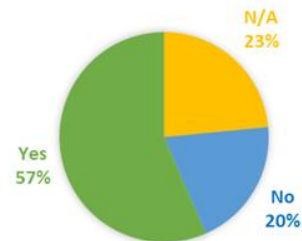

Dawson Park

Question 3:

SHOULD THERE BE BIODIVERSITY GRASSLAND/NATURALISED GRASSLAND IN THIS GREENSPACE?