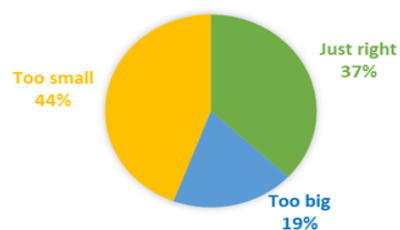

Question 6:

WHAT DO YOU THINK ABOUT THE SIZE OF THE PROPOSED BIODIVERSITY GRASSLAND / NATURALISED GRASSLAND AREA FOR THIS GREENSPACE?