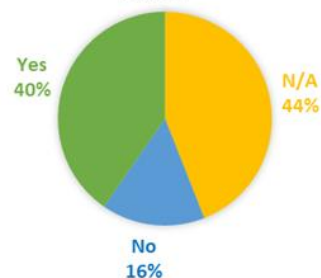

Question 5:

If it is not in the right place, please let us know where would be more appropriate. If you have no comment skip to the next question. Total responses = 9

Use Arbroath Rd side not Strathern Rd Side x1, Sports area should be mown x3, strip along Arbroath Rd x1, under trees X1, not the dog walking area x1, too large x1, only the area already used for wildflowers x1