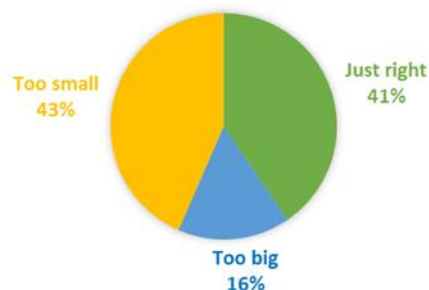

Question 6:

WHAT DO YOU THINK ABOUT THE SIZE OF THE PROPOSED BIODIVERSITY GRASSLAND / NATURALISED GRASSLAND AREA FOR THIS GREENSPACE?