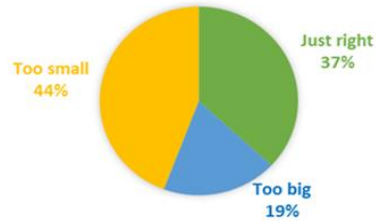

Dundee International Sports Centre (Mains Loan, formerly DISC)

Question 3:

WHAT DO YOU THINK ABOUT THE SIZE OF THE PROPOSED BIODIVERSITY GRASSLAND / NATURALISED GRASSLAND AREA FOR THIS GREENSPACE?

Question 4: