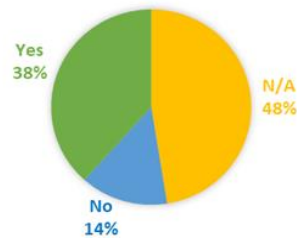

Question 4:

IS THE LOCATION OF THE PROPOSED BIODIVERSITY GRASSLAND / NATURALISED GRASSLAND IN THE RIGHT PLACE?