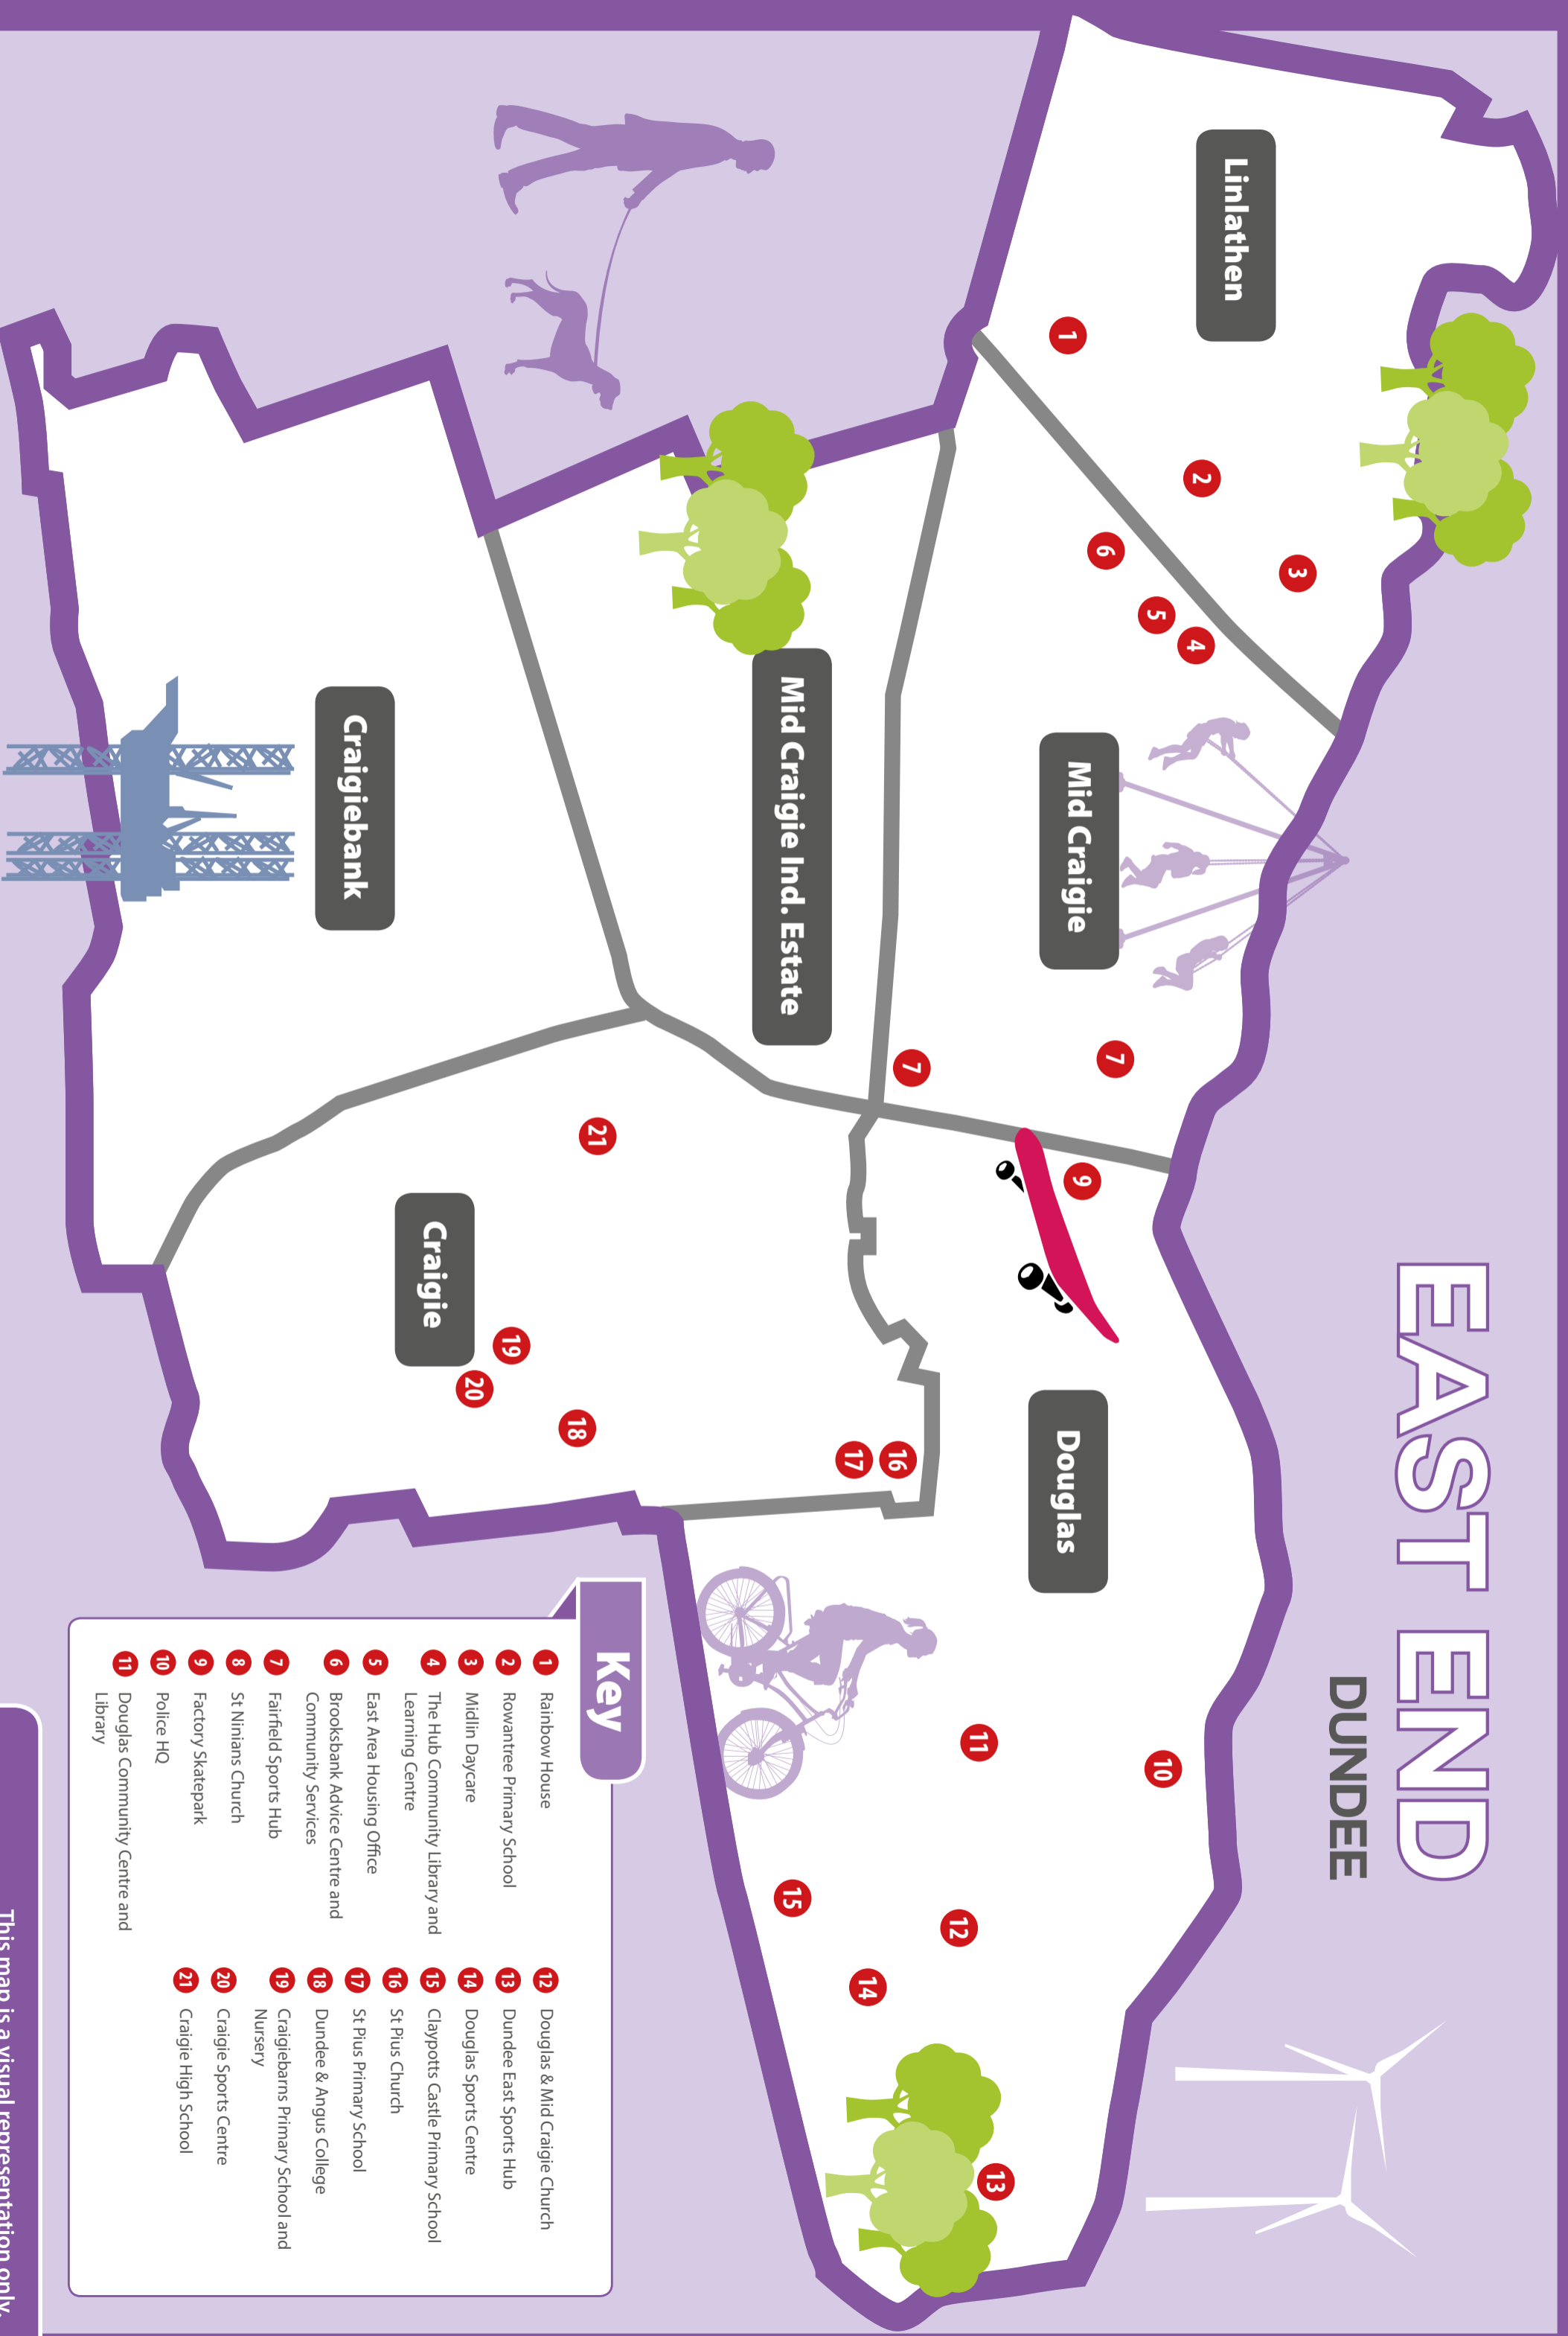

What's happening IN YOUR NEIGHBOURHOOD?

[facebook.com/iyneastend](https://www.facebook.com/iyneastend)

...you can do so much more ONLINE at...
www.dundeecity.gov.uk

DUNDEE

EAST END

CRAIGIE • CRAIGIEBANK • DOUGLAS
LINLATHEN • MID CRAIGIE

LOCAL COMMUNITY PLAN SUMMARY 2017-2022

EAST END DUNDEE

Linlathen

Mid Craigie

Douglas

Mid Craigie Ind. Estate

Craigiebank

Craigie

Key

- | | |
|---|--|
| 1 Rainbow House | 12 Douglas & Mid Craigie Church |
| 2 Rowantree Primary School | 13 Dundee East Sports Hub |
| 3 Midlin Daycare | 14 Douglas Sports Centre |
| 4 The Hub Community Library and Learning Centre | 15 Claypotts Castle Primary School |
| 5 East Area Housing Office | 16 St Pius Church |
| 6 Brooksbank Advice Centre and Community Services | 17 St Pius Primary School |
| 7 Fairfield Sports Hub | 18 Dundee & Angus College |
| 8 St Ninians Church | 19 Craigiebarns Primary School and Nursery |
| 9 Factory Skatepark | 20 Craigie Sports Centre |
| 10 Police HQ | 21 Craigie High School |
| 11 Douglas Community Centre and Library | |