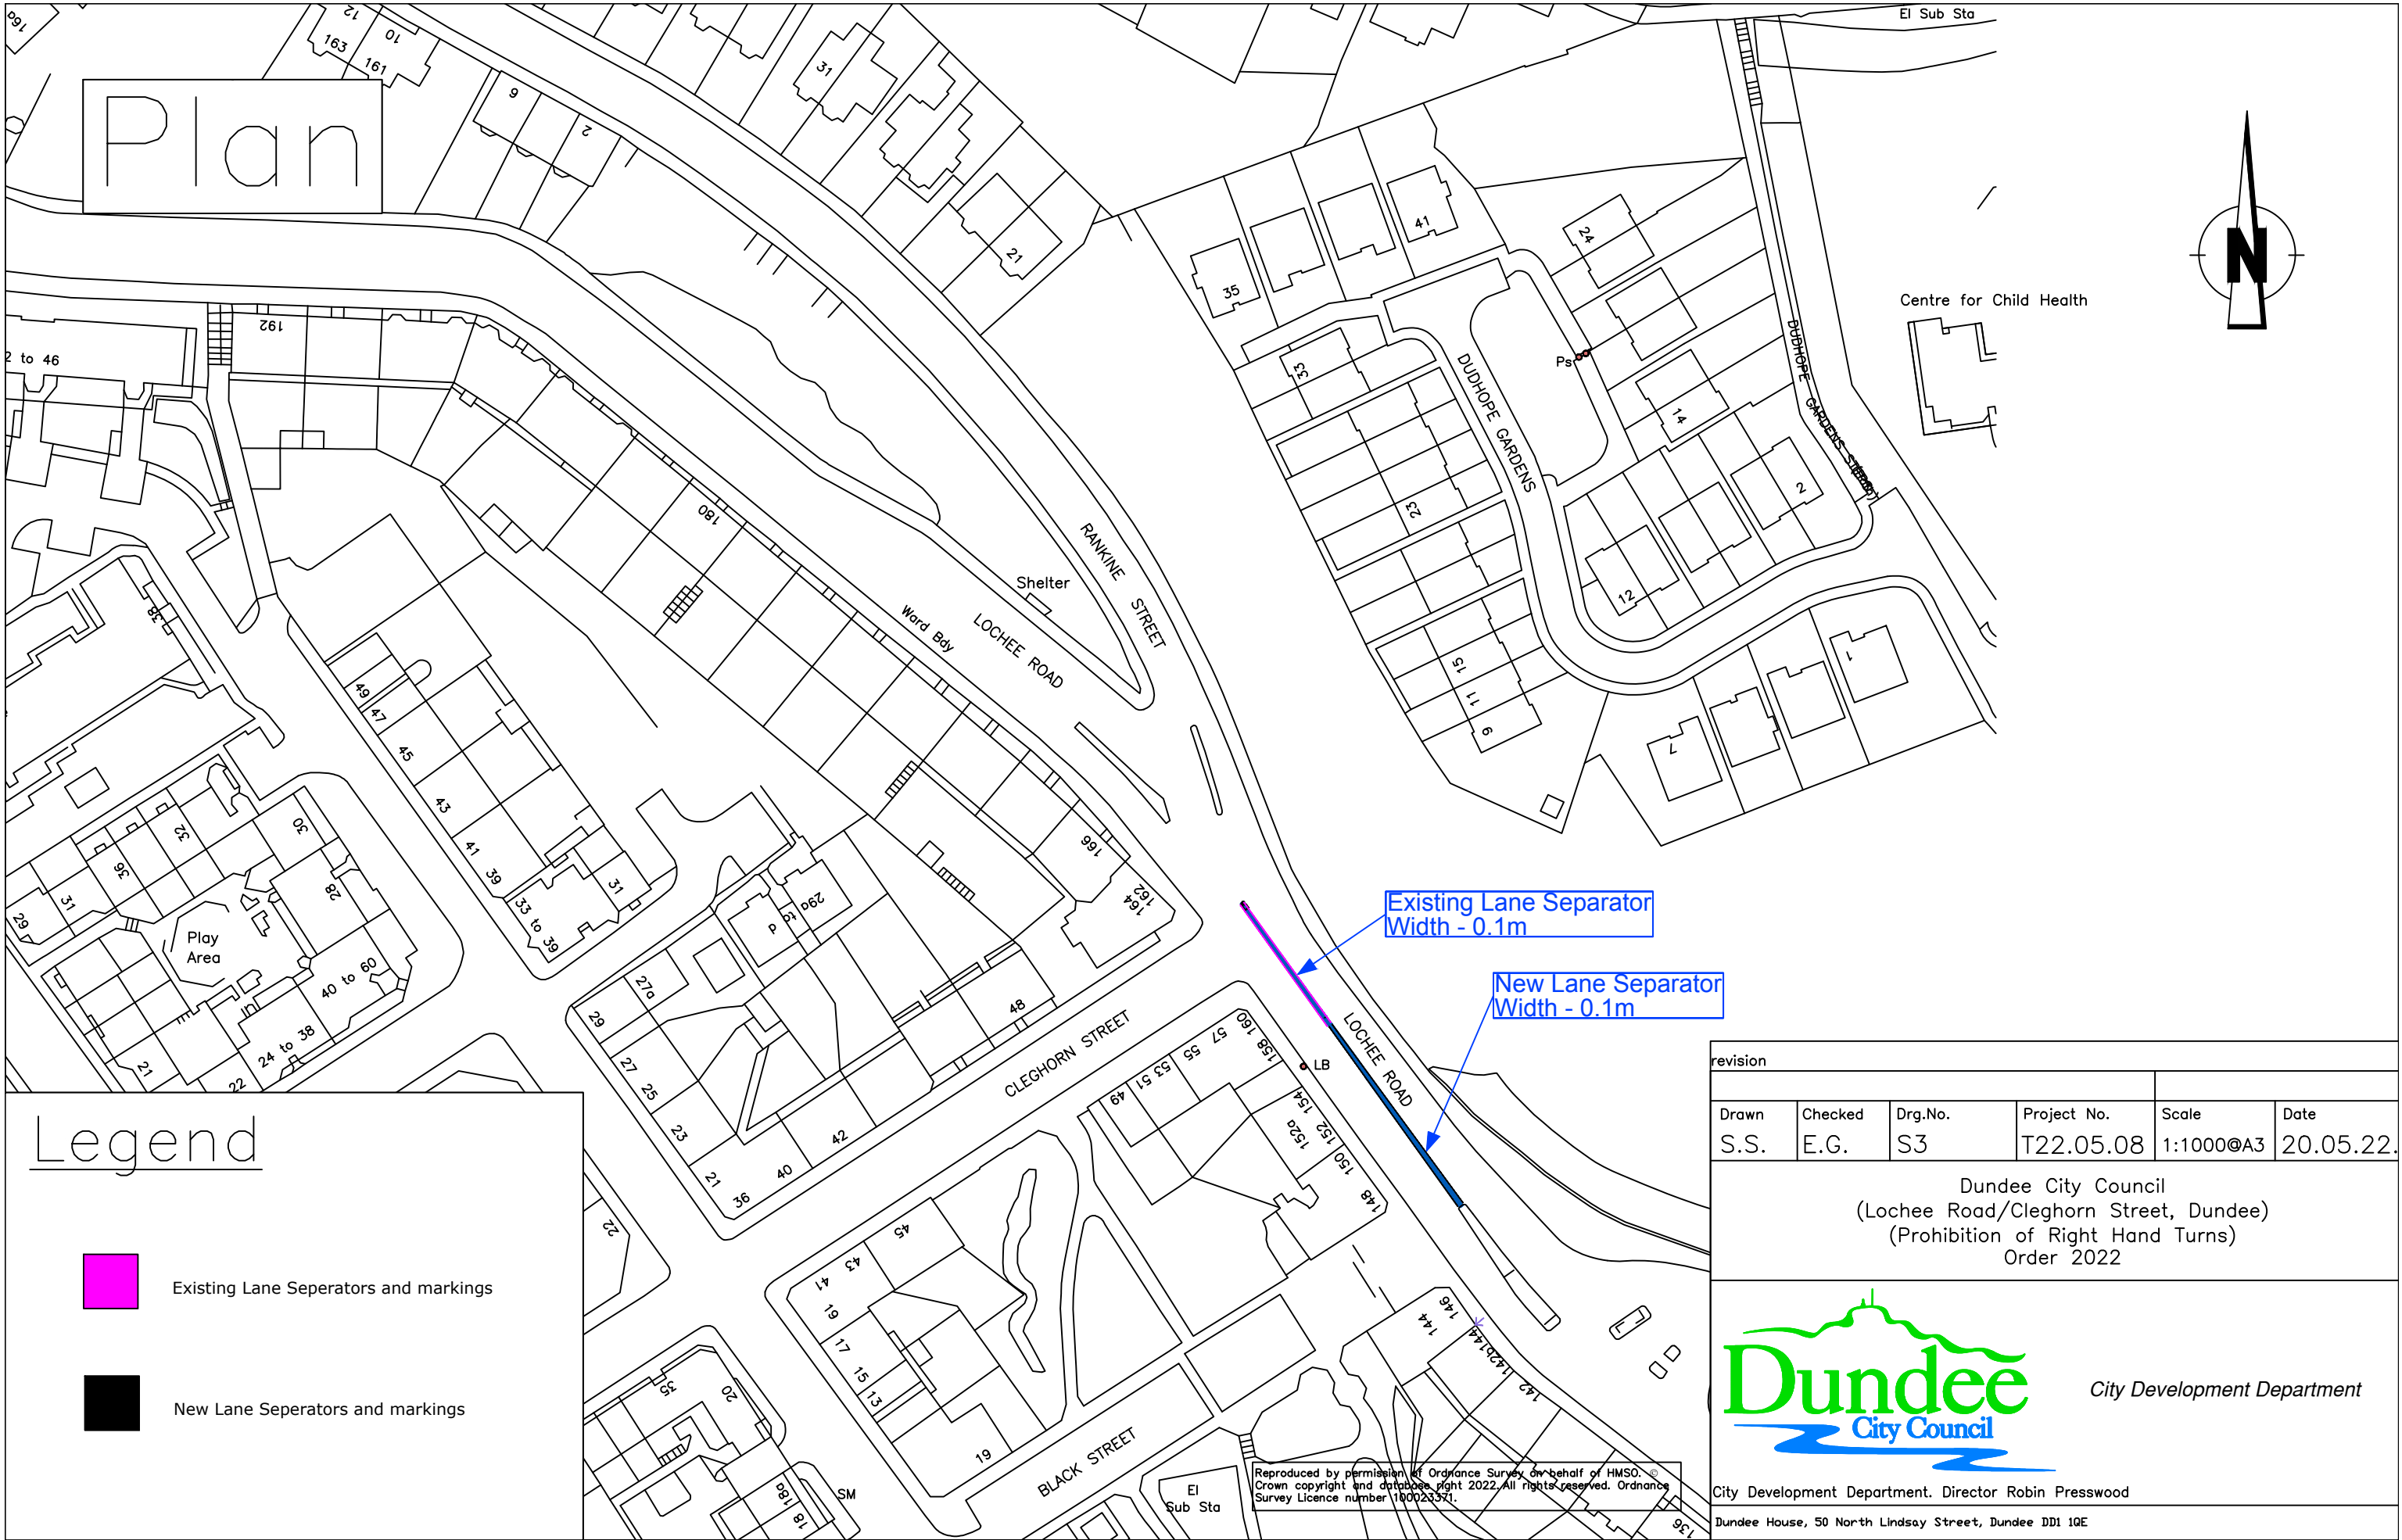

Plan

Legend

Proposed Prohibition of Right Hand Turn

revision					
Drawn	Checked	Drg.No.	Project No.	Scale	Date
S.S.	E.G.	S2	T22.05.08	1:1000@A3	20.05.22.

Dundee City Council
 (Lochee Road/Cleghorn Street, Dundee)
 (Prohibition of Right Hand Turns)
 Order 2022

Plan

Legend

- Existing Lane Separators and markings
- New Lane Separators and markings

Reproduced by permission of Ordnance Survey on behalf of HMSO. © Crown copyright and database right 2022. All rights reserved. Ordnance Survey Licence number 100023571.

revision					
Drawn	Checked	Drg.No.	Project No.	Scale	Date
S.S.	E.G.	S3	T22.05.08	1:1000@A3	20.05.22.

Dundee City Council
 (Lochee Road/Cleghorn Street, Dundee)
 (Prohibition of Right Hand Turns)
 Order 2022