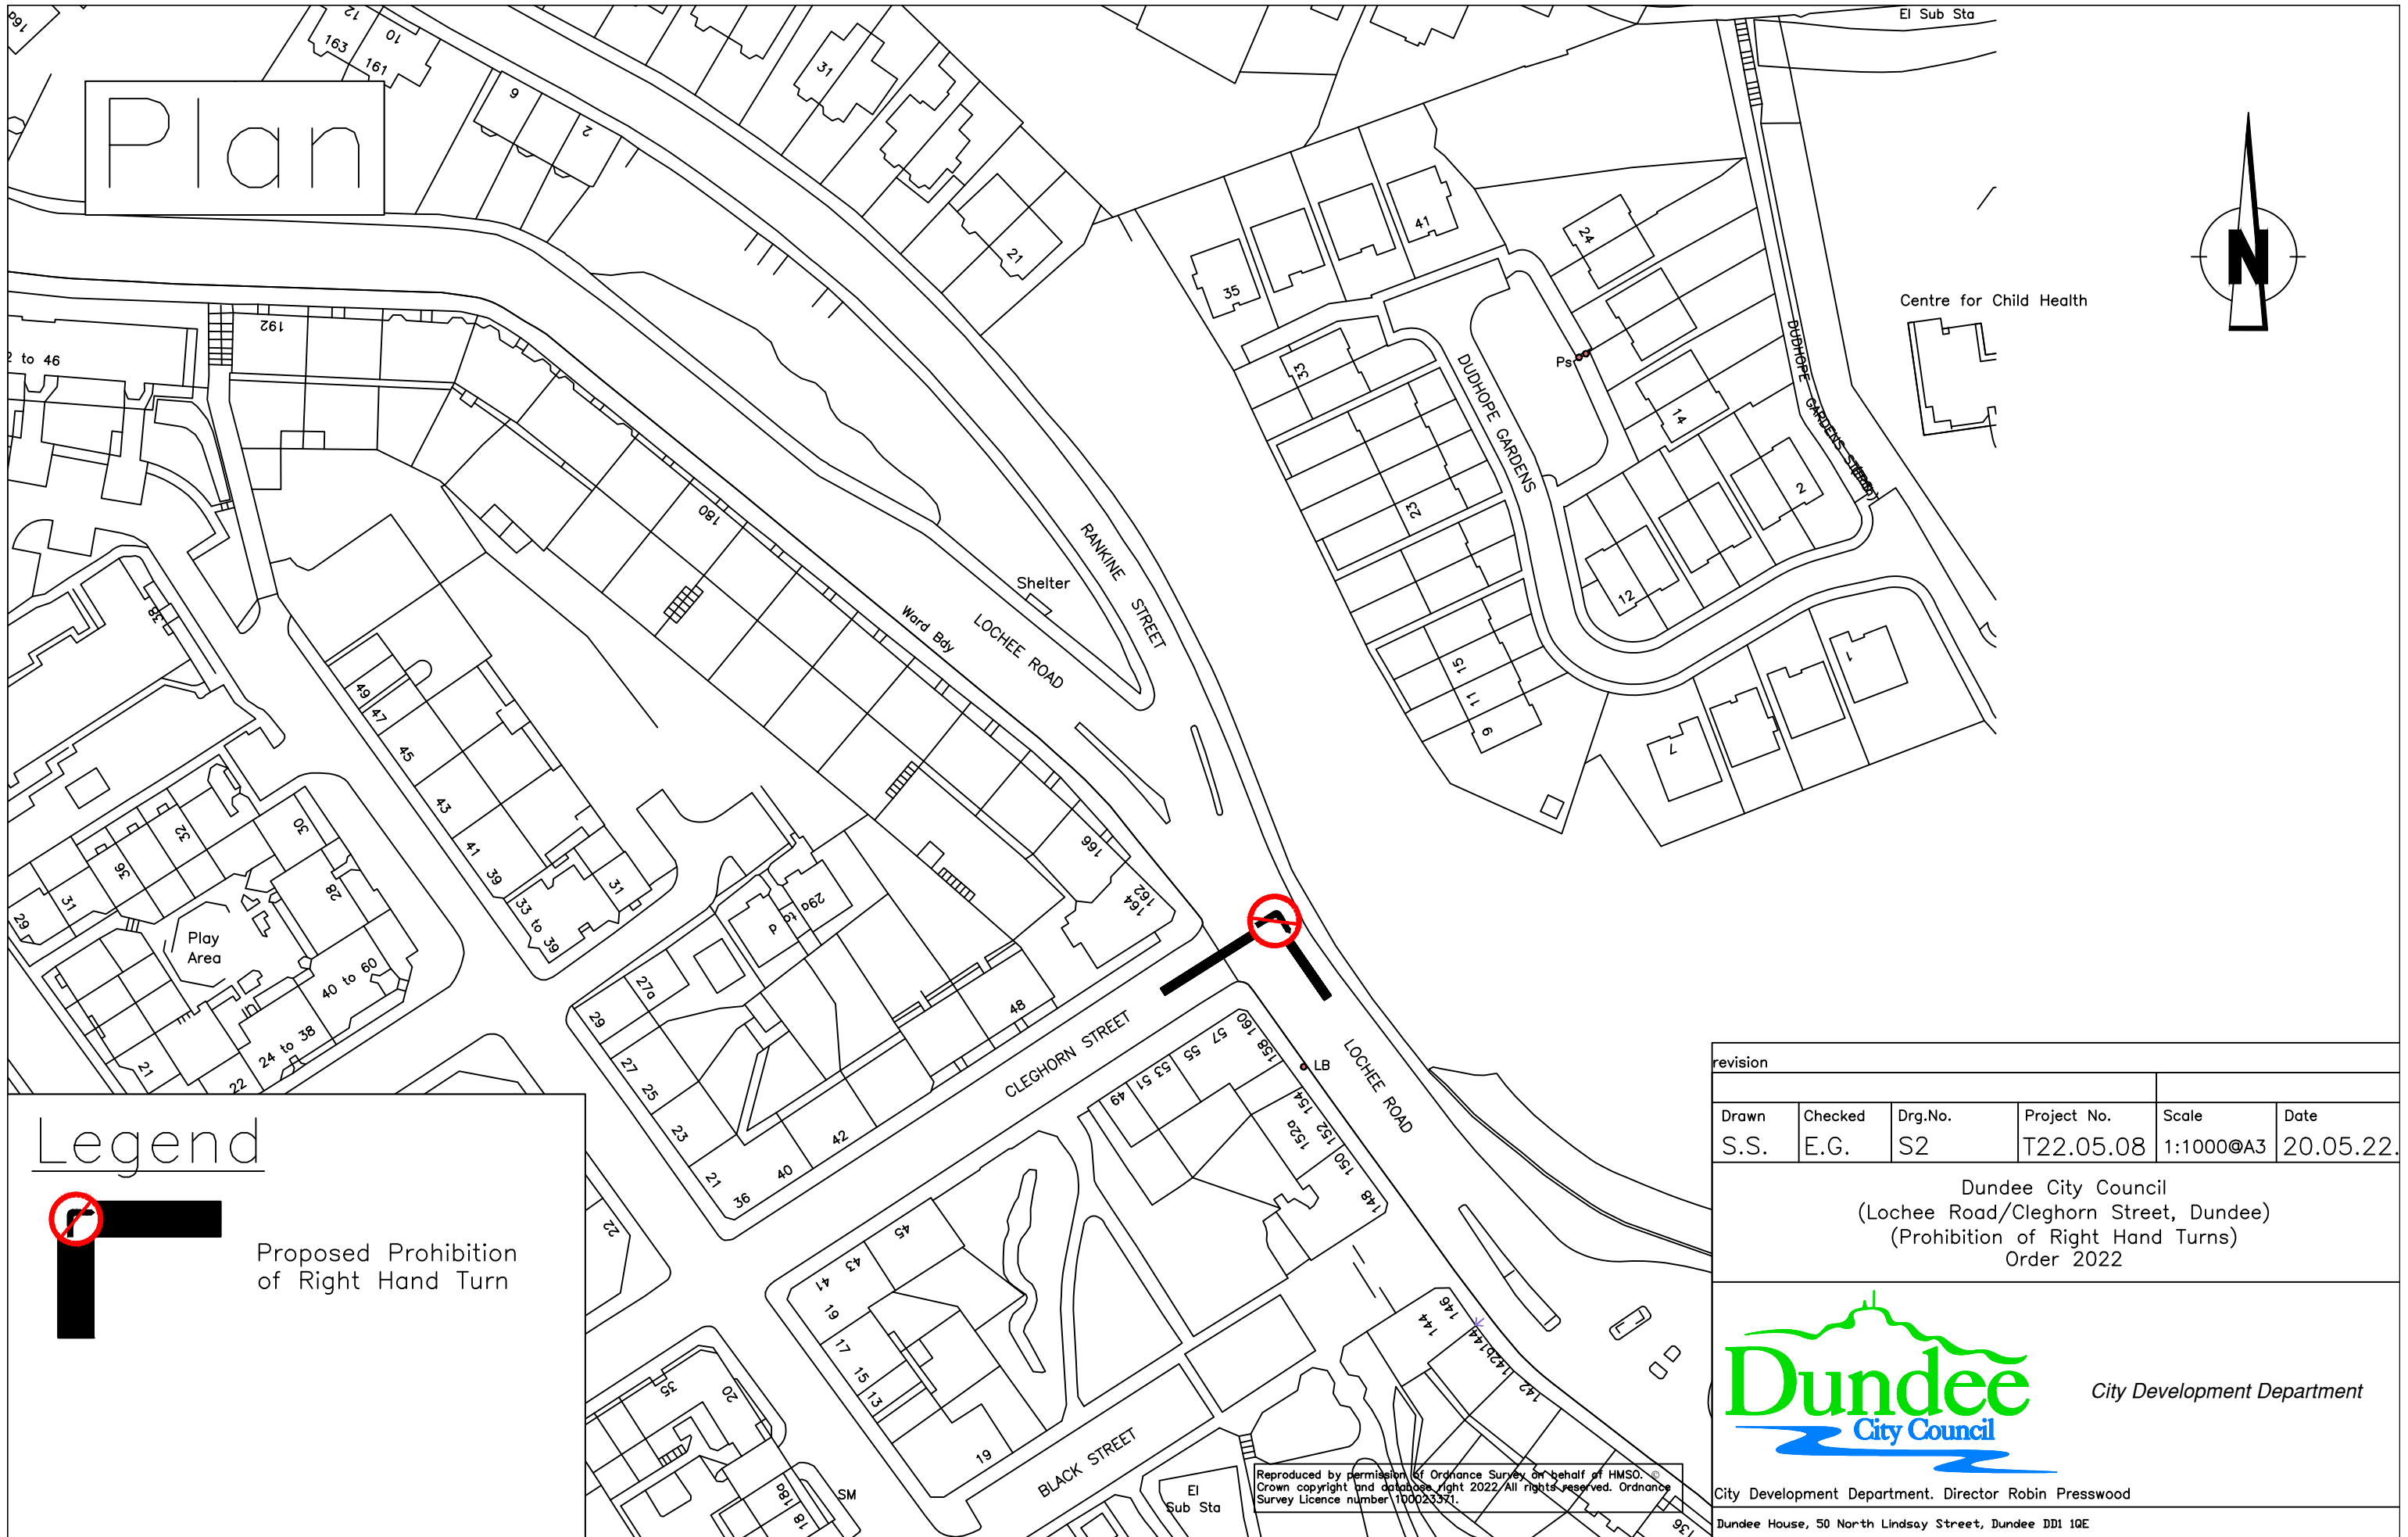

Plan

Legend

Proposed Prohibition of Right Hand Turn

revision					
Drawn	Checked	Drg.No.	Project No.	Scale	Date
S.S.	E.G.	S1	T22.05.08	1:1000@A3	20.05.22.

Dundee City Council
 (Lochee Road/Cleghorn Street, Dundee)
 (Prohibition of Right Hand Turns)
 Order 2022

Plan

Legend

Proposed Prohibition of Right Hand Turn

revision					
Drawn	Checked	Drg.No.	Project No.	Scale	Date
S.S.	E.G.	S2	T22.05.08	1:1000@A3	20.05.22.

Dundee City Council
 (Lochee Road/Cleghorn Street, Dundee)
 (Prohibition of Right Hand Turns)
 Order 2022

Plan

Legend

- Existing Lane Separators and markings
- New Lane Separators and markings

Reproduced by permission of Ordnance Survey on behalf of HMSO. © Crown copyright and database right 2022. All rights reserved. Ordnance Survey Licence number 100023571.

revision					
Drawn	Checked	Drg.No.	Project No.	Scale	Date
S.S.	E.G.	S3	T22.05.08	1:1000@A3	20.05.22.

Dundee City Council
 (Lochee Road/Cleghorn Street, Dundee)
 (Prohibition of Right Hand Turns)
 Order 2022