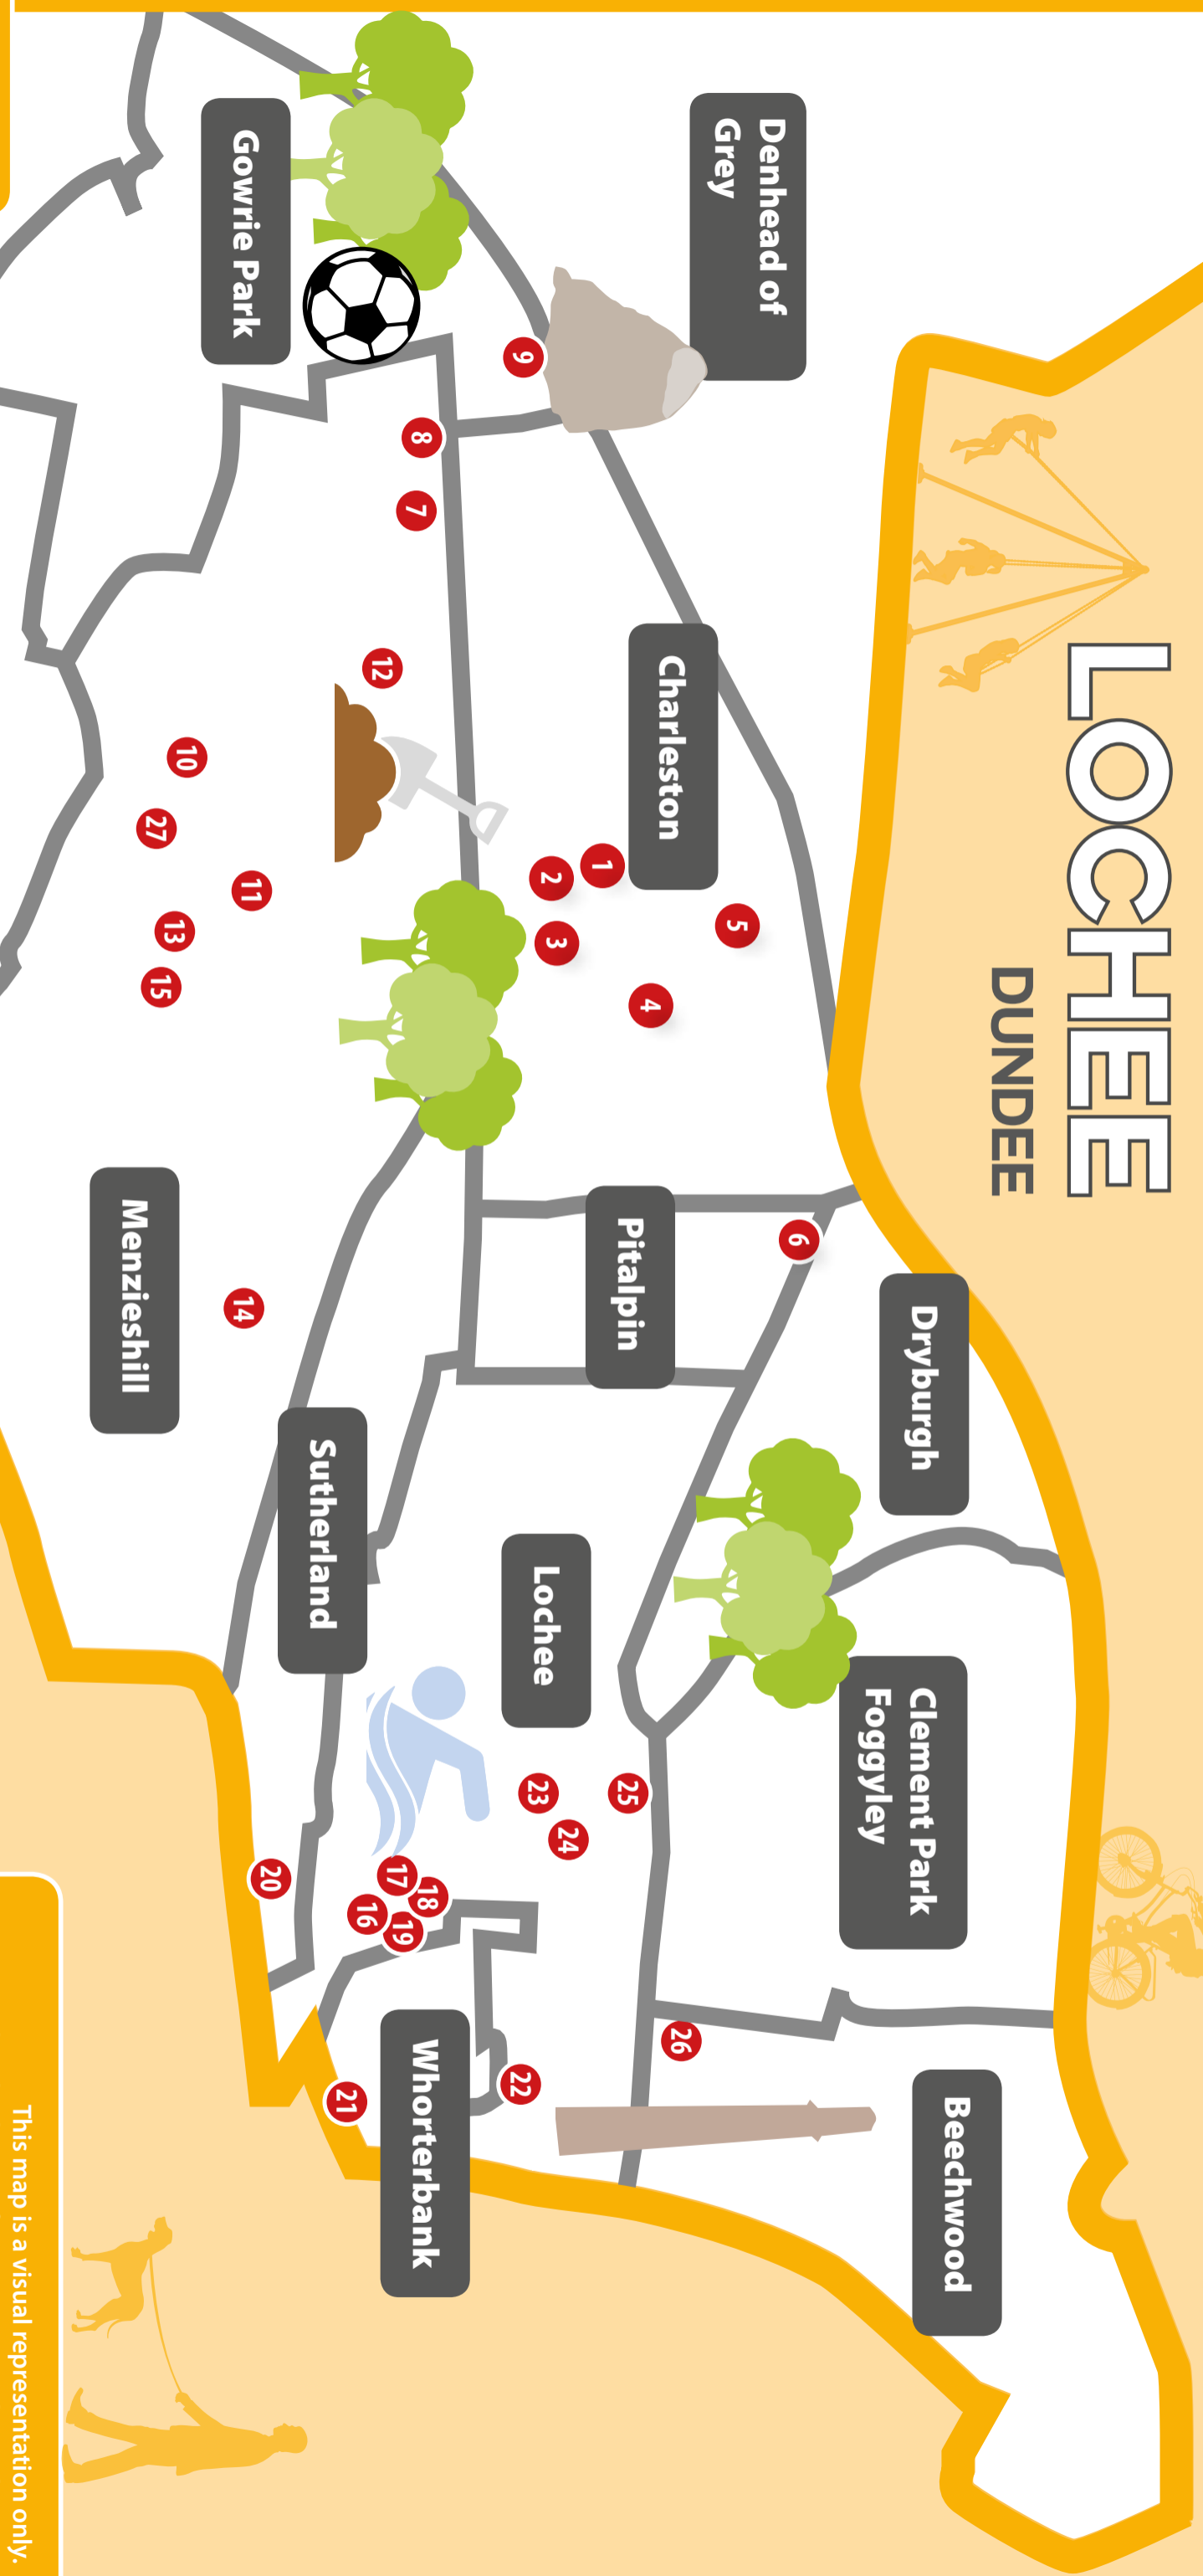

What's happening IN YOUR NEIGHBOURHOOD?

facebook.com/iynlochee

DUNDEE
PARTNERSHIP

...you can do so much more ONLINE at...
www.dundee.gov.uk

DUNDEE

LOCHEE

BEECHWOOD • CHARLESTON • CLEMENT PARK • FOGGYLEY
DENHEAD OF GRAY • DRYBURGH • GOWRIE PARK • LOCHEE
MENZIESHILL • PITALPIN • SUTHERLAND • WHORTERBANK

LOCAL COMMUNITY PLAN SUMMARY 2017-2022

DUNDEE
PARTNERSHIP

LOCHLEE DUNDEE

Key

- 1 Alec Craigie Green
- 2 Charleston Community Centre & Library
- 3 St. Clement's RC Church
- 4 Camperdown/St Clements Primary School/Charleston Nursery
- 5 Camperdown Parish Church
- 6 Mormon Church
- 7 Lynch Sports Centre
- 8 South Road Park & Multi-use Games Area
- 9 Balgarnthno Stone Circle
- 10 Menzieshill Library and Menzieshill Community Centre
- 11 Menzieshill Parish Church
- 12 South Road Allotments
- 13 St. Ninian's Primary School
- 14 Menzieshill Nursery
- 15 St Ninian's RC Church
- 16 Lochee Swimming Pool
- 17 Lochee Library & Community Office
- 18 St Mary's Primary School
- 19 St Mary's RC Church
- 20 Ancrum Primary School
- 21 Lochee Boys/Girls Club
- 22 Cox's Stack
- 23 West District Housing Office
- 24 Lochee Baptist Church
- 25 Lochee Parish Church
- 26 Woodlea Nursery
- 27 Tayview Primary School

This map is a visual representation only.
For more details please refer to www.google.co.uk/maps