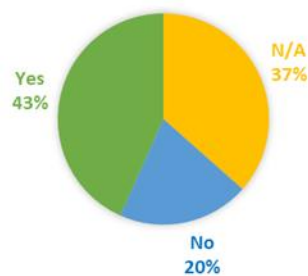

Magdalen Green Park

Question 3:

SHOULD THERE BE BIODIVERSITY GRASSLAND/NATURALISED GRASSLAND IN THIS GREENSPACE?

Question 4:

IS THE LOCATION OF THE PROPOSED BIODIVERSITY GRASSLAND / NATURALISED GRASSLAND IN THE RIGHT PLACE?

Question 5:

If it is not in the right place, please let us know where would be more appropriate. If you have no comment skip to the next question. Total responses = 16

Areas are too large x2, at the railway line x2, Areas too small x2, keep area short except for the western area x2, perimeter only x1, not the area at Riverside drive x1, south of the railway bridge x4, area proposed by the friends of Magdalen Green x2