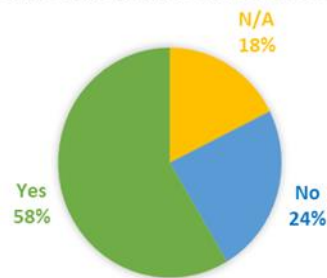

Magdalen Green Park

Question 3:

SHOULD THERE BE BIODIVERSITY GRASSLAND/NATURALISED GRASSLAND IN THIS GREENSPACE?

Question 4:

IS THE LOCATION OF THE PROPOSED BIODIVERSITY GRASSLAND / NATURALISED GRASSLAND IN THE RIGHT PLACE?

Question 5:

If it is not in the right place, please let us know where would be more appropriate. If you have no comment skip to the next question. Total responses = 16

Areas are too large x2, at the railway line x2, Areas too small x2, keep area short except for the western area x2, perimeter only x1, not the area at Riverside drive x1, south of the railway bridge x4, area proposed by the friends of Magdalen Green x2