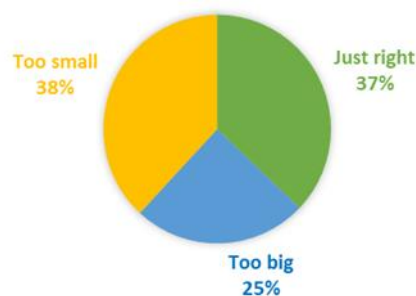

Question 5:

If it is not in the right place, please let us know where would be more appropriate. If you have no comment skip to the next question. Total responses = 16

Areas are too large x2, at the railway line x2, Areas too small x2, keep area short except for the western area x2, perimeter only x1, not the area at Riverside drive x1, south of the railway bridge x4, area proposed by the friends of Magdalen Green x2

Question 6:

WHAT DO YOU THINK ABOUT THE SIZE OF THE PROPOSED BIODIVERSITY GRASSLAND / NATURALISED GRASSLAND AREA FOR THIS GREENSPACE?