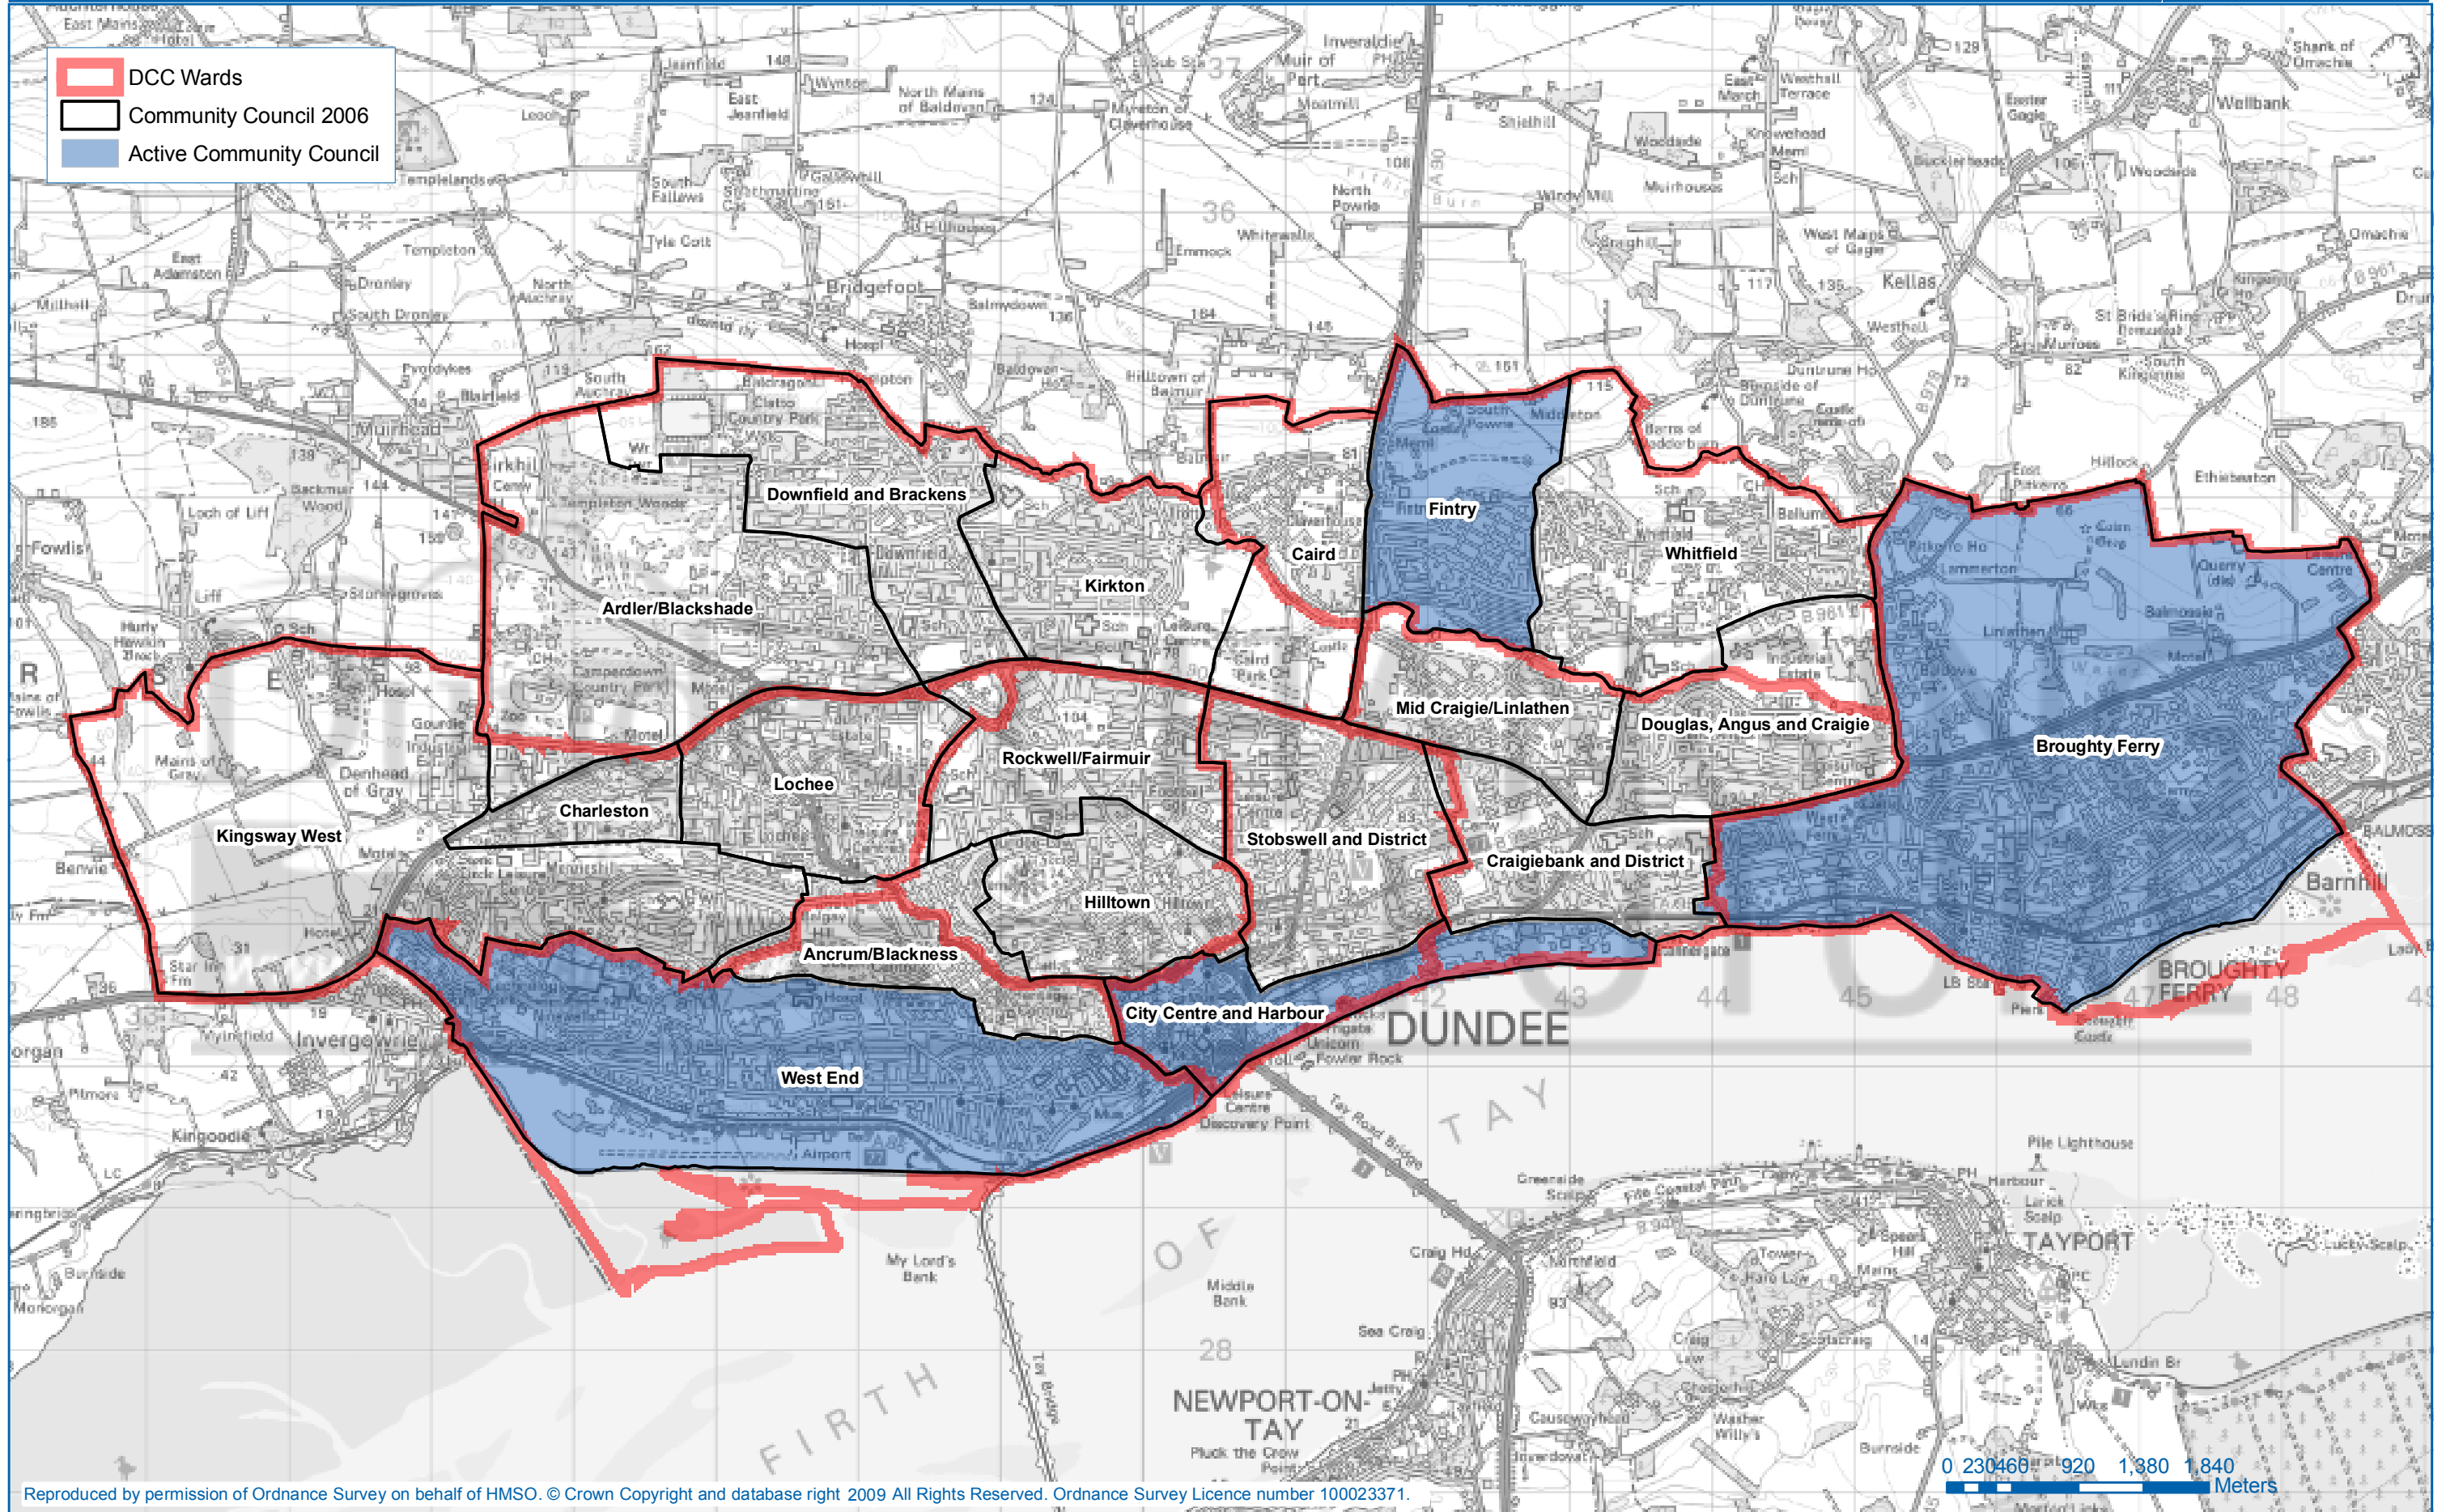

Existing Community Council Boundaries and Multi-Member Wards

Reproduced by permission of Ordnance Survey on behalf of HMSO. © Crown Copyright and database right 2009 All Rights Reserved. Ordnance Survey Licence number 100023371.