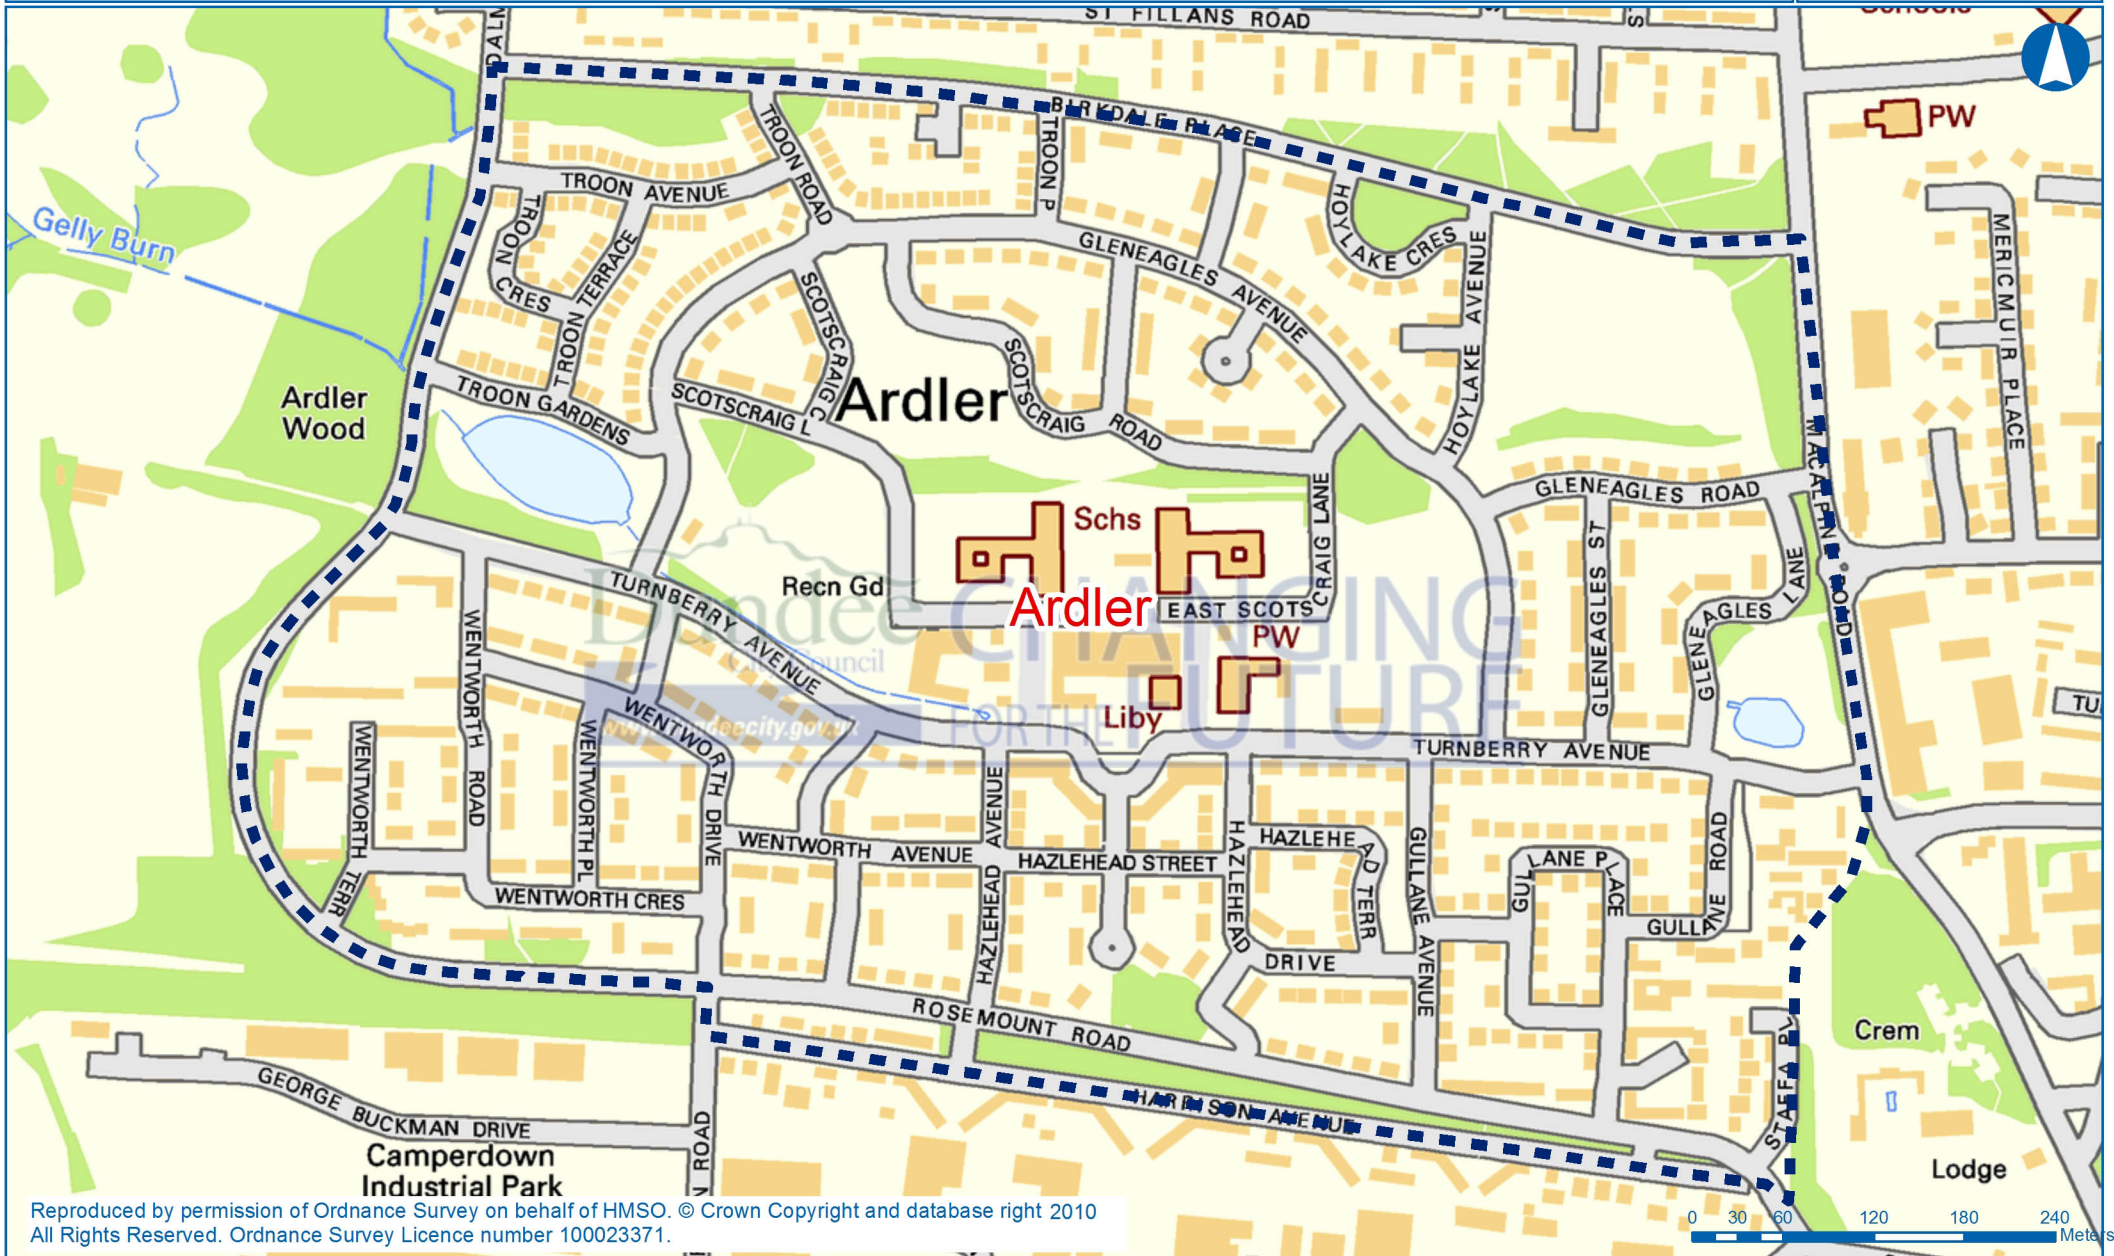

# Proposed Community Council Boundaries - Ardler

Reproduced by permission of Ordnance Survey on behalf of HMSO. © Crown Copyright and database right 2010  
All Rights Reserved. Ordnance Survey Licence number 100023371.