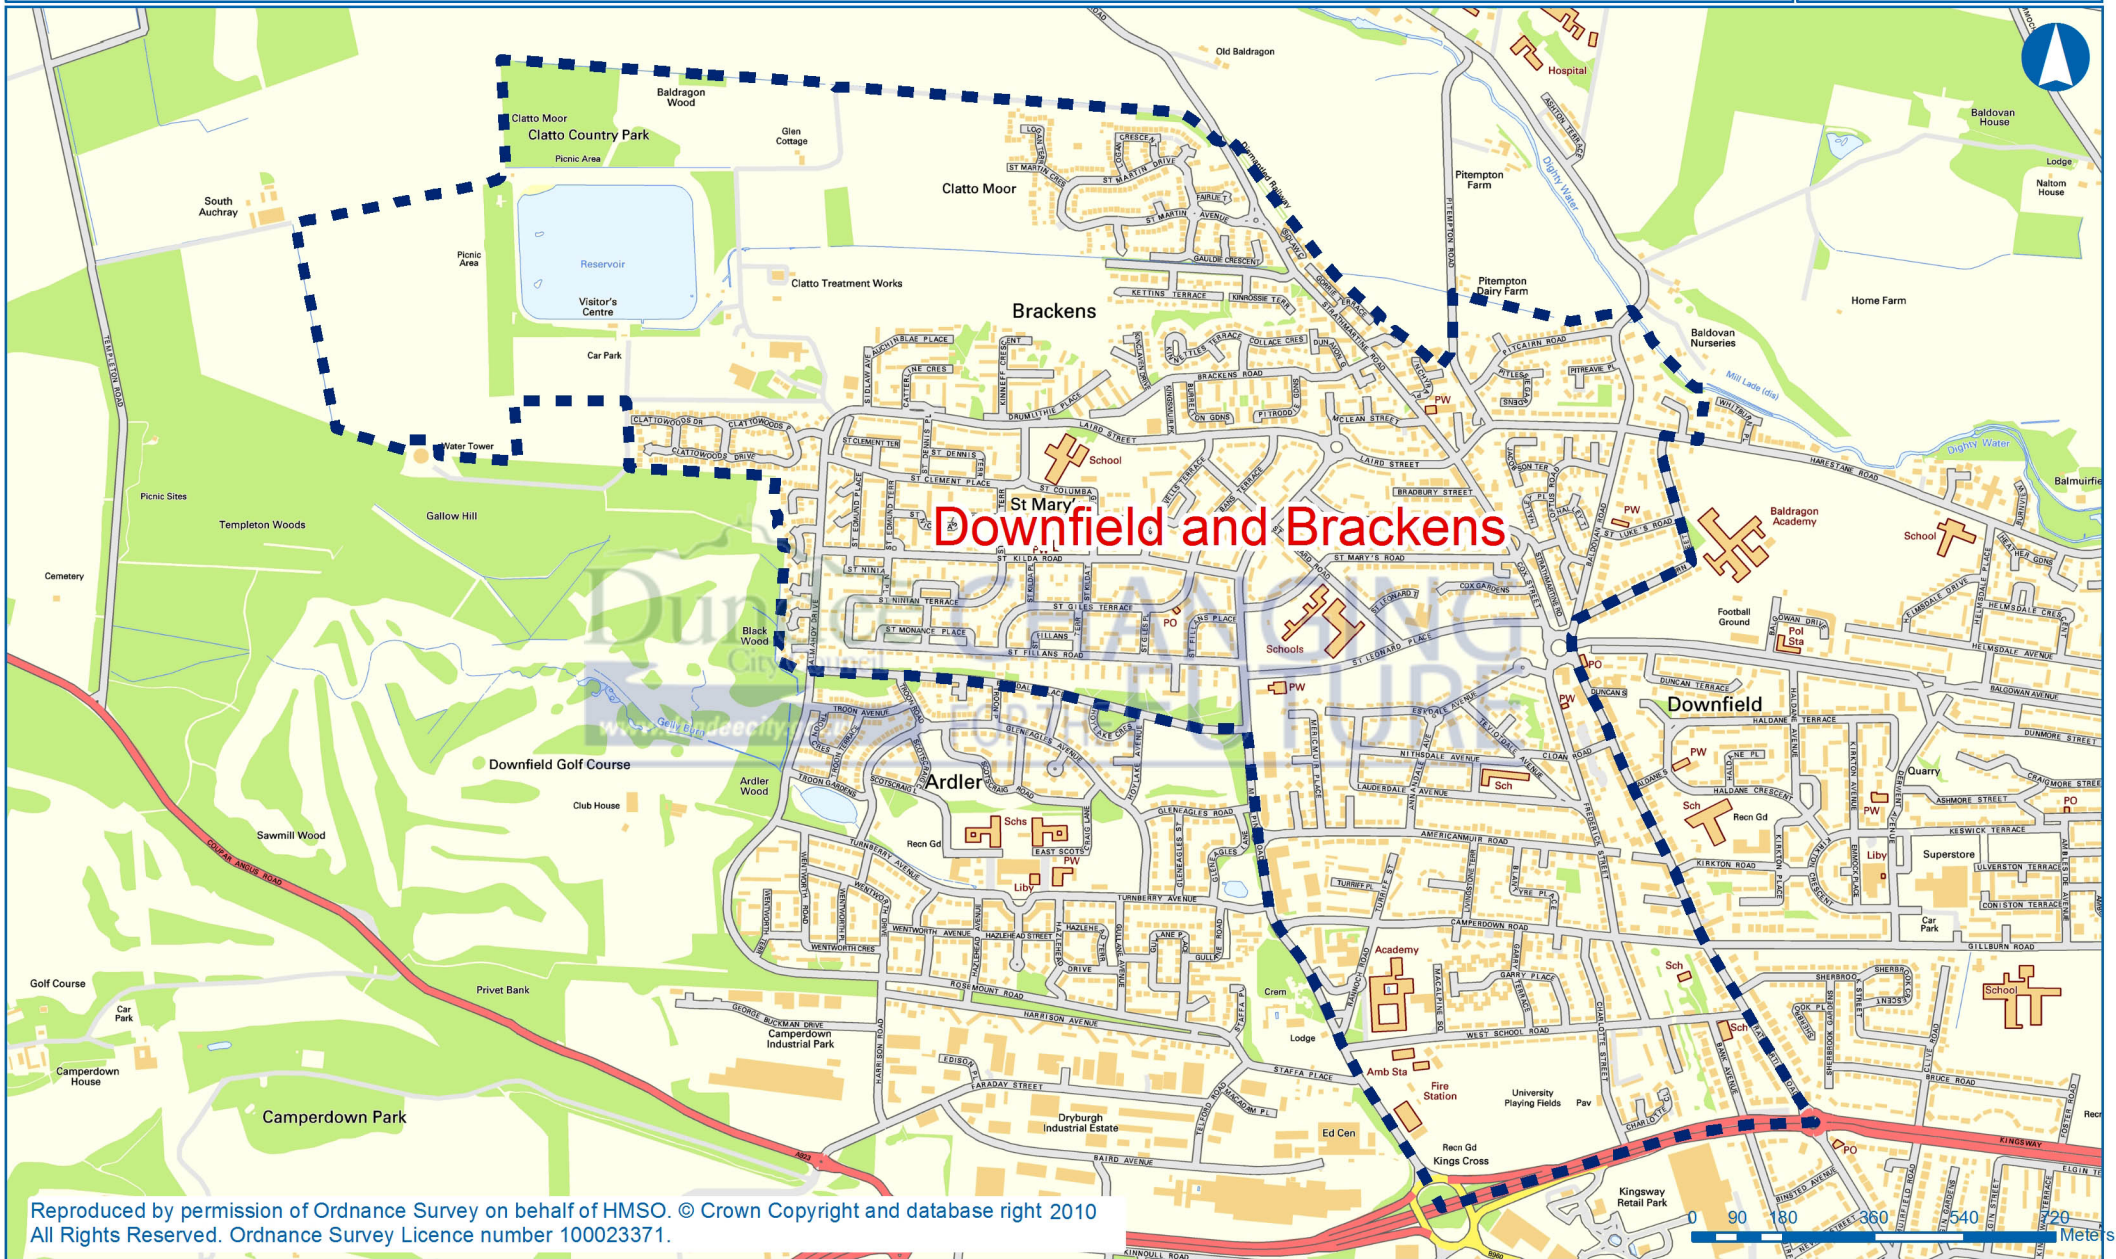

Proposed Community Council Boundaries - Downfield and Brackens

Reproduced by permission of Ordnance Survey on behalf of HMSO. © Crown Copyright and database right 2010
All Rights Reserved. Ordnance Survey Licence number 100023371.