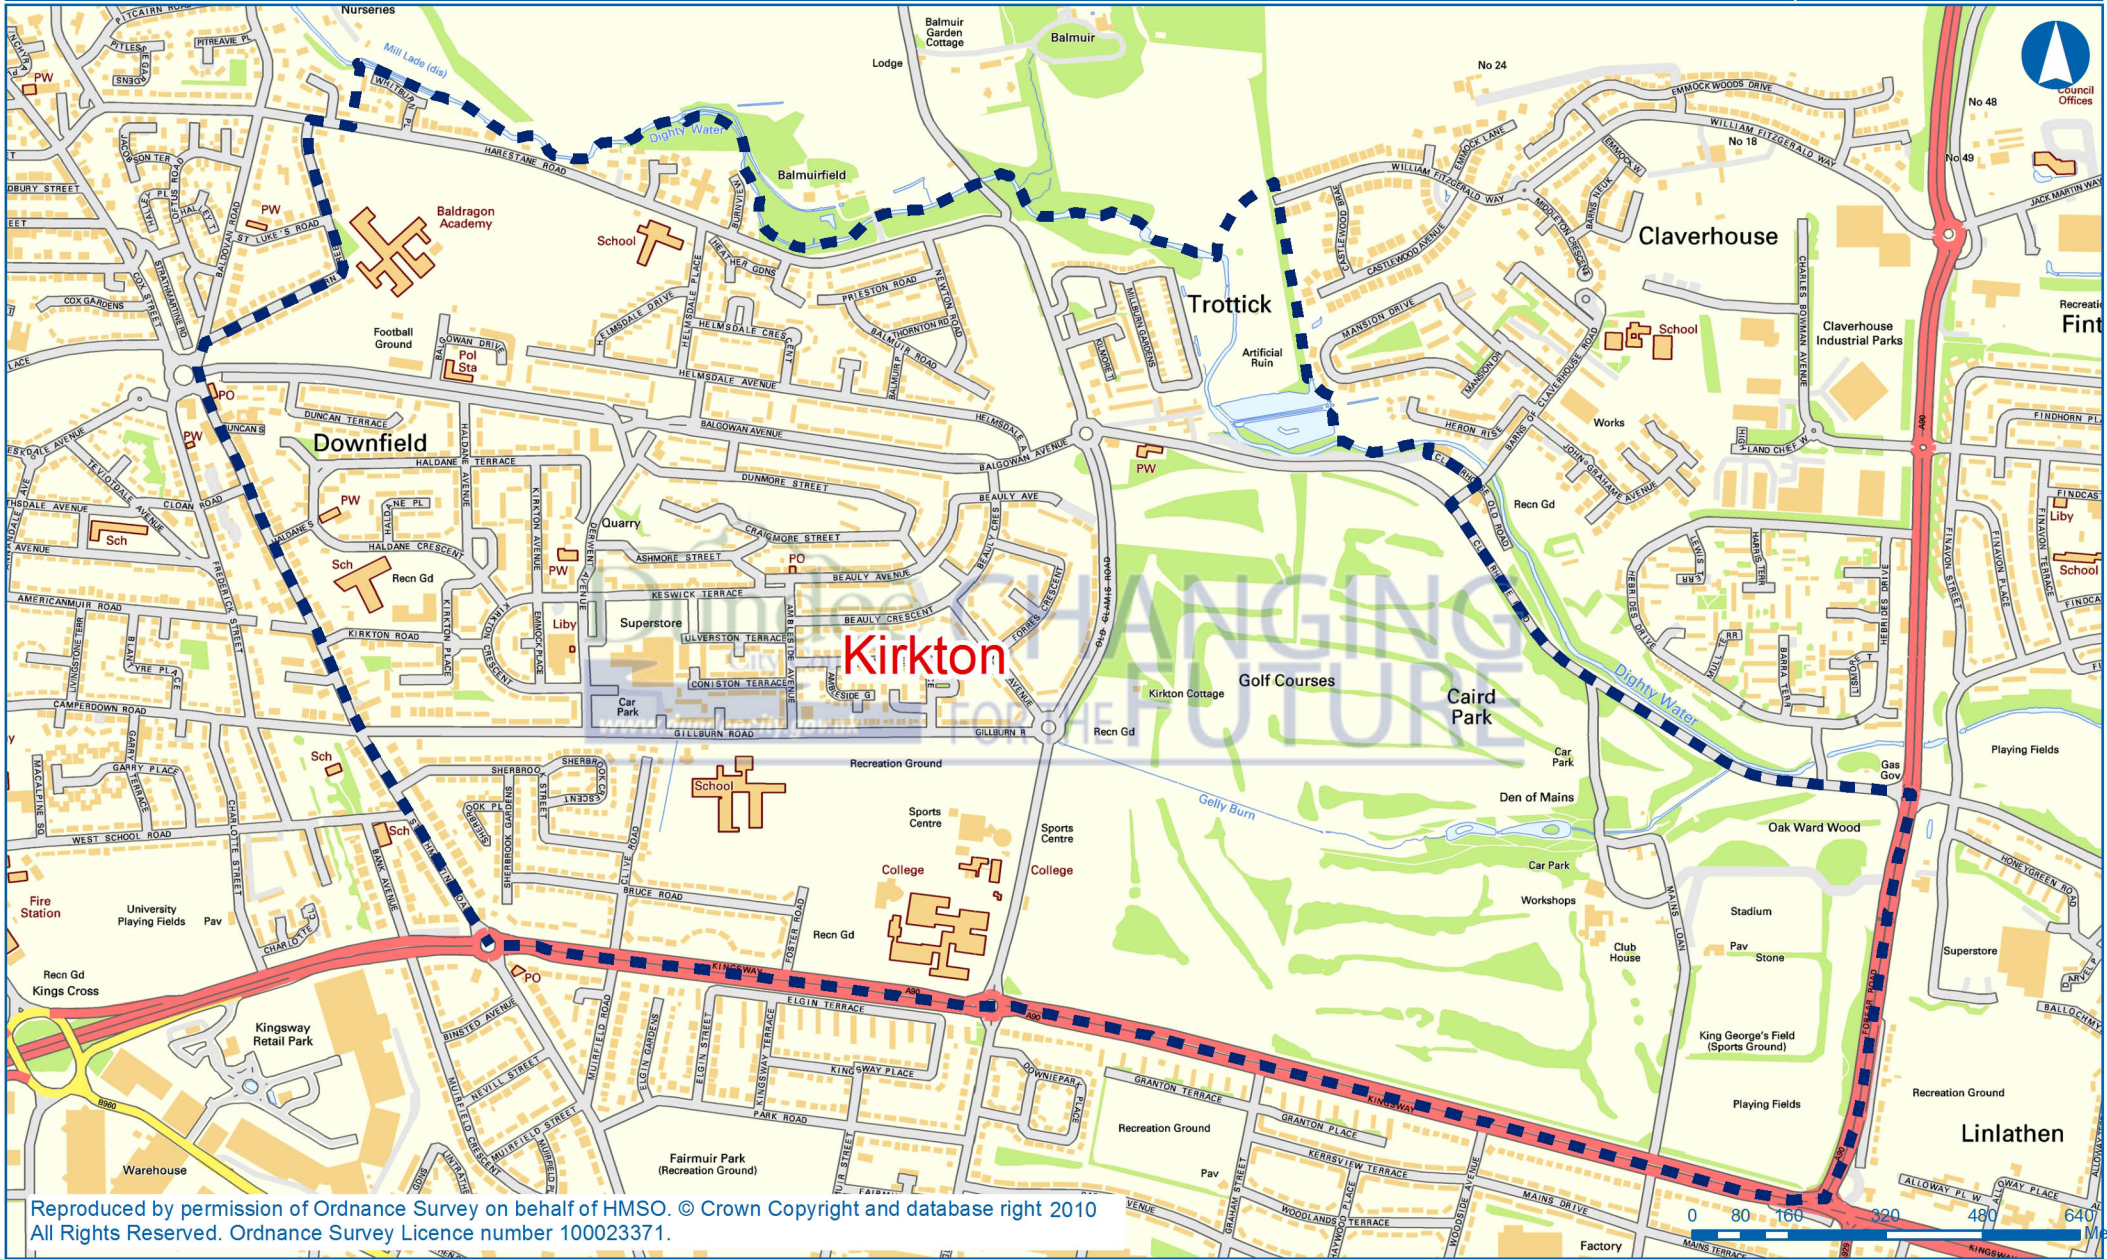

# Proposed Community Council Boundaries - Kirkton

Reproduced by permission of Ordnance Survey on behalf of HMSO. © Crown Copyright and database right 2010  
All Rights Reserved. Ordnance Survey Licence number 100023371.