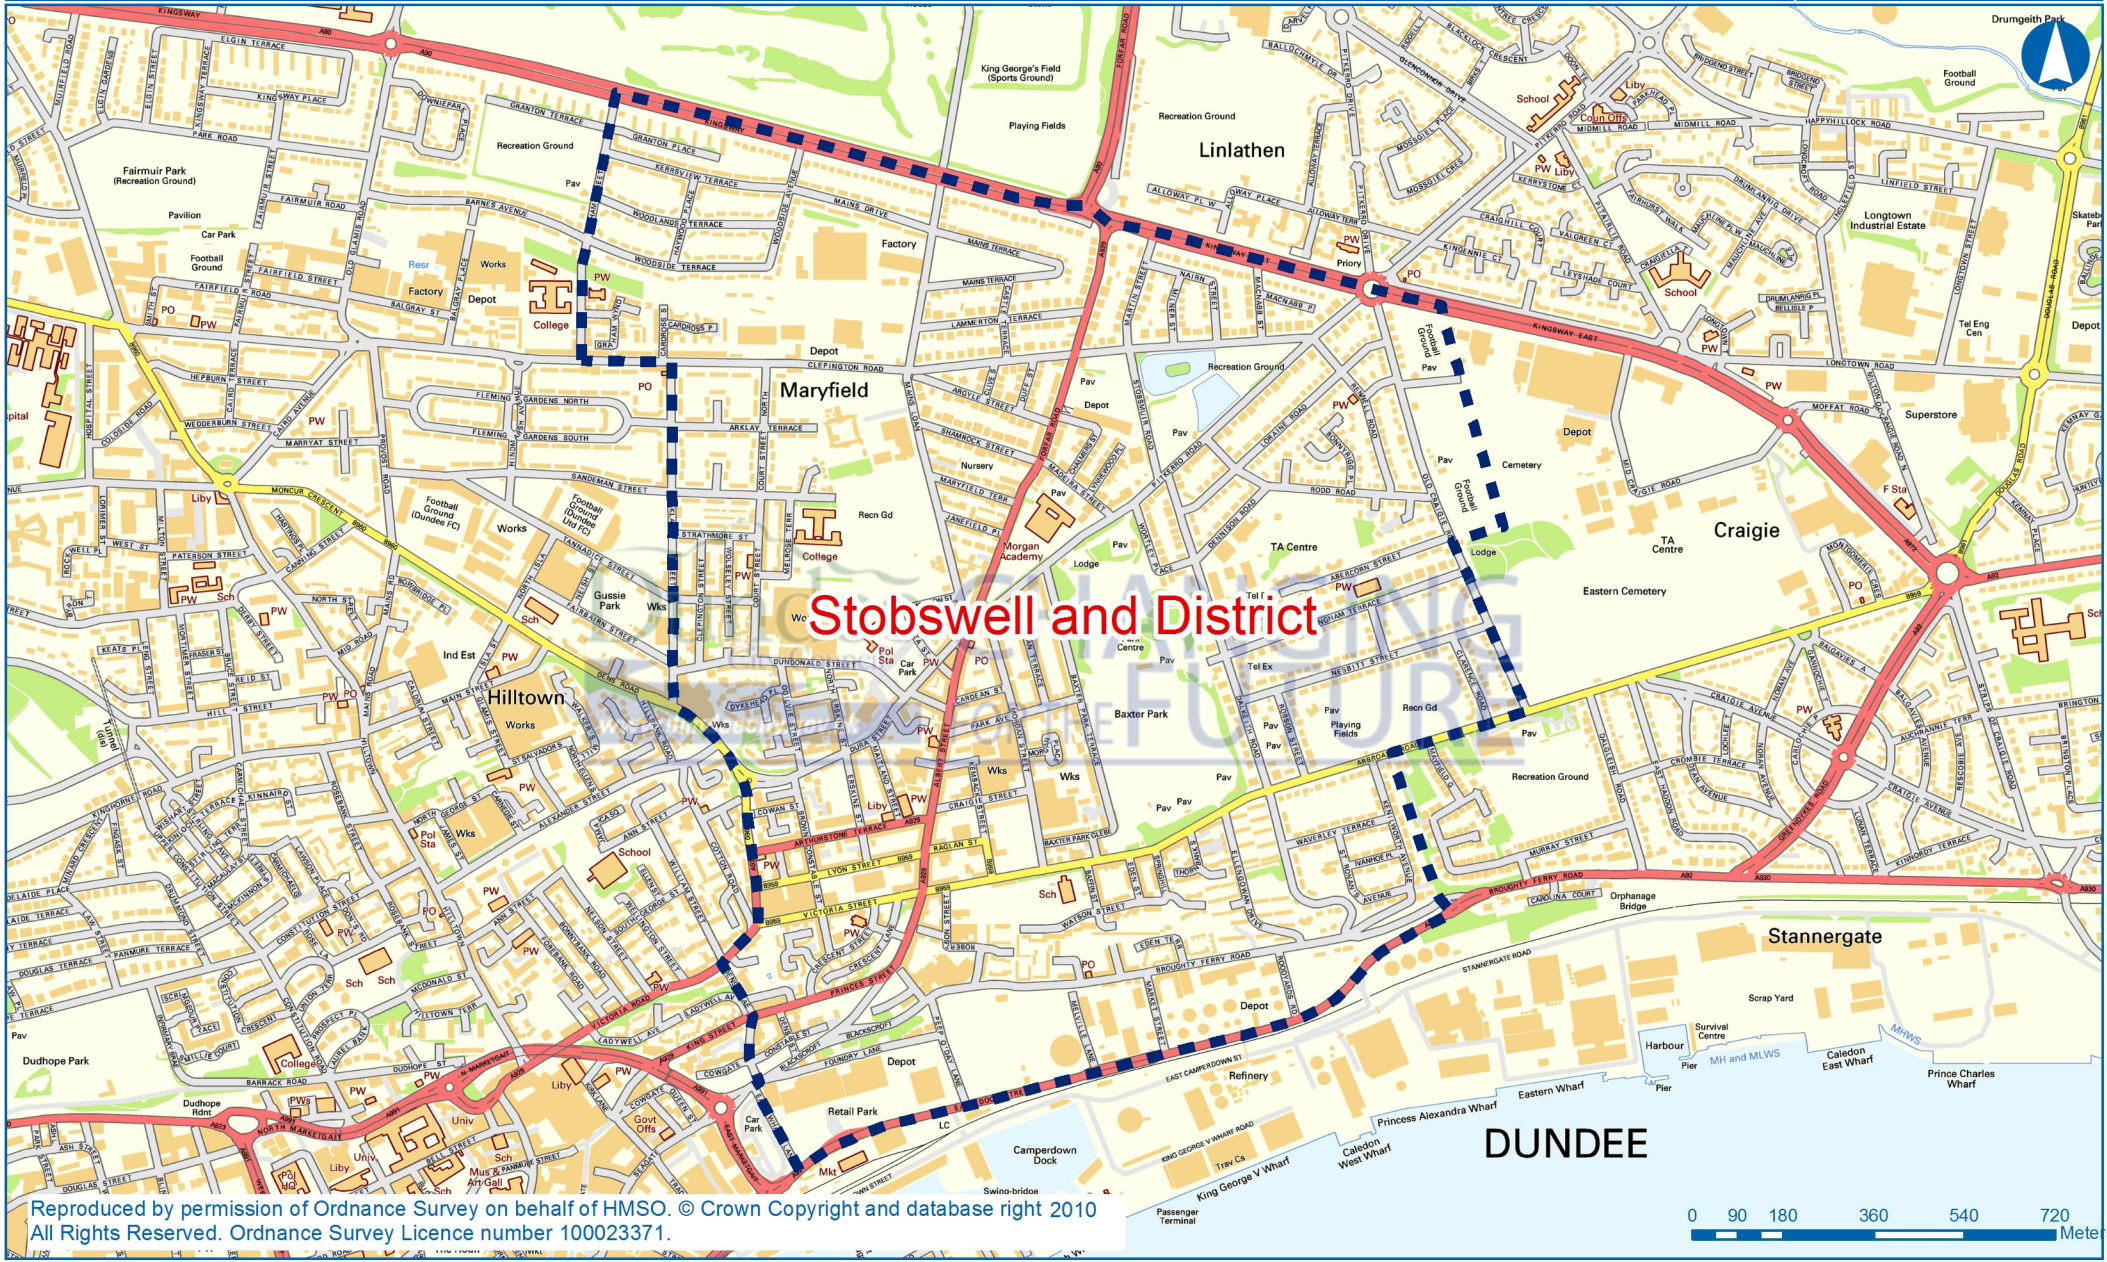

Proposed Community Council Boundaries - Stobswell and District

Reproduced by permission of Ordnance Survey on behalf of HMSO. © Crown Copyright and database right 2010
All Rights Reserved. Ordnance Survey Licence number 100023371.