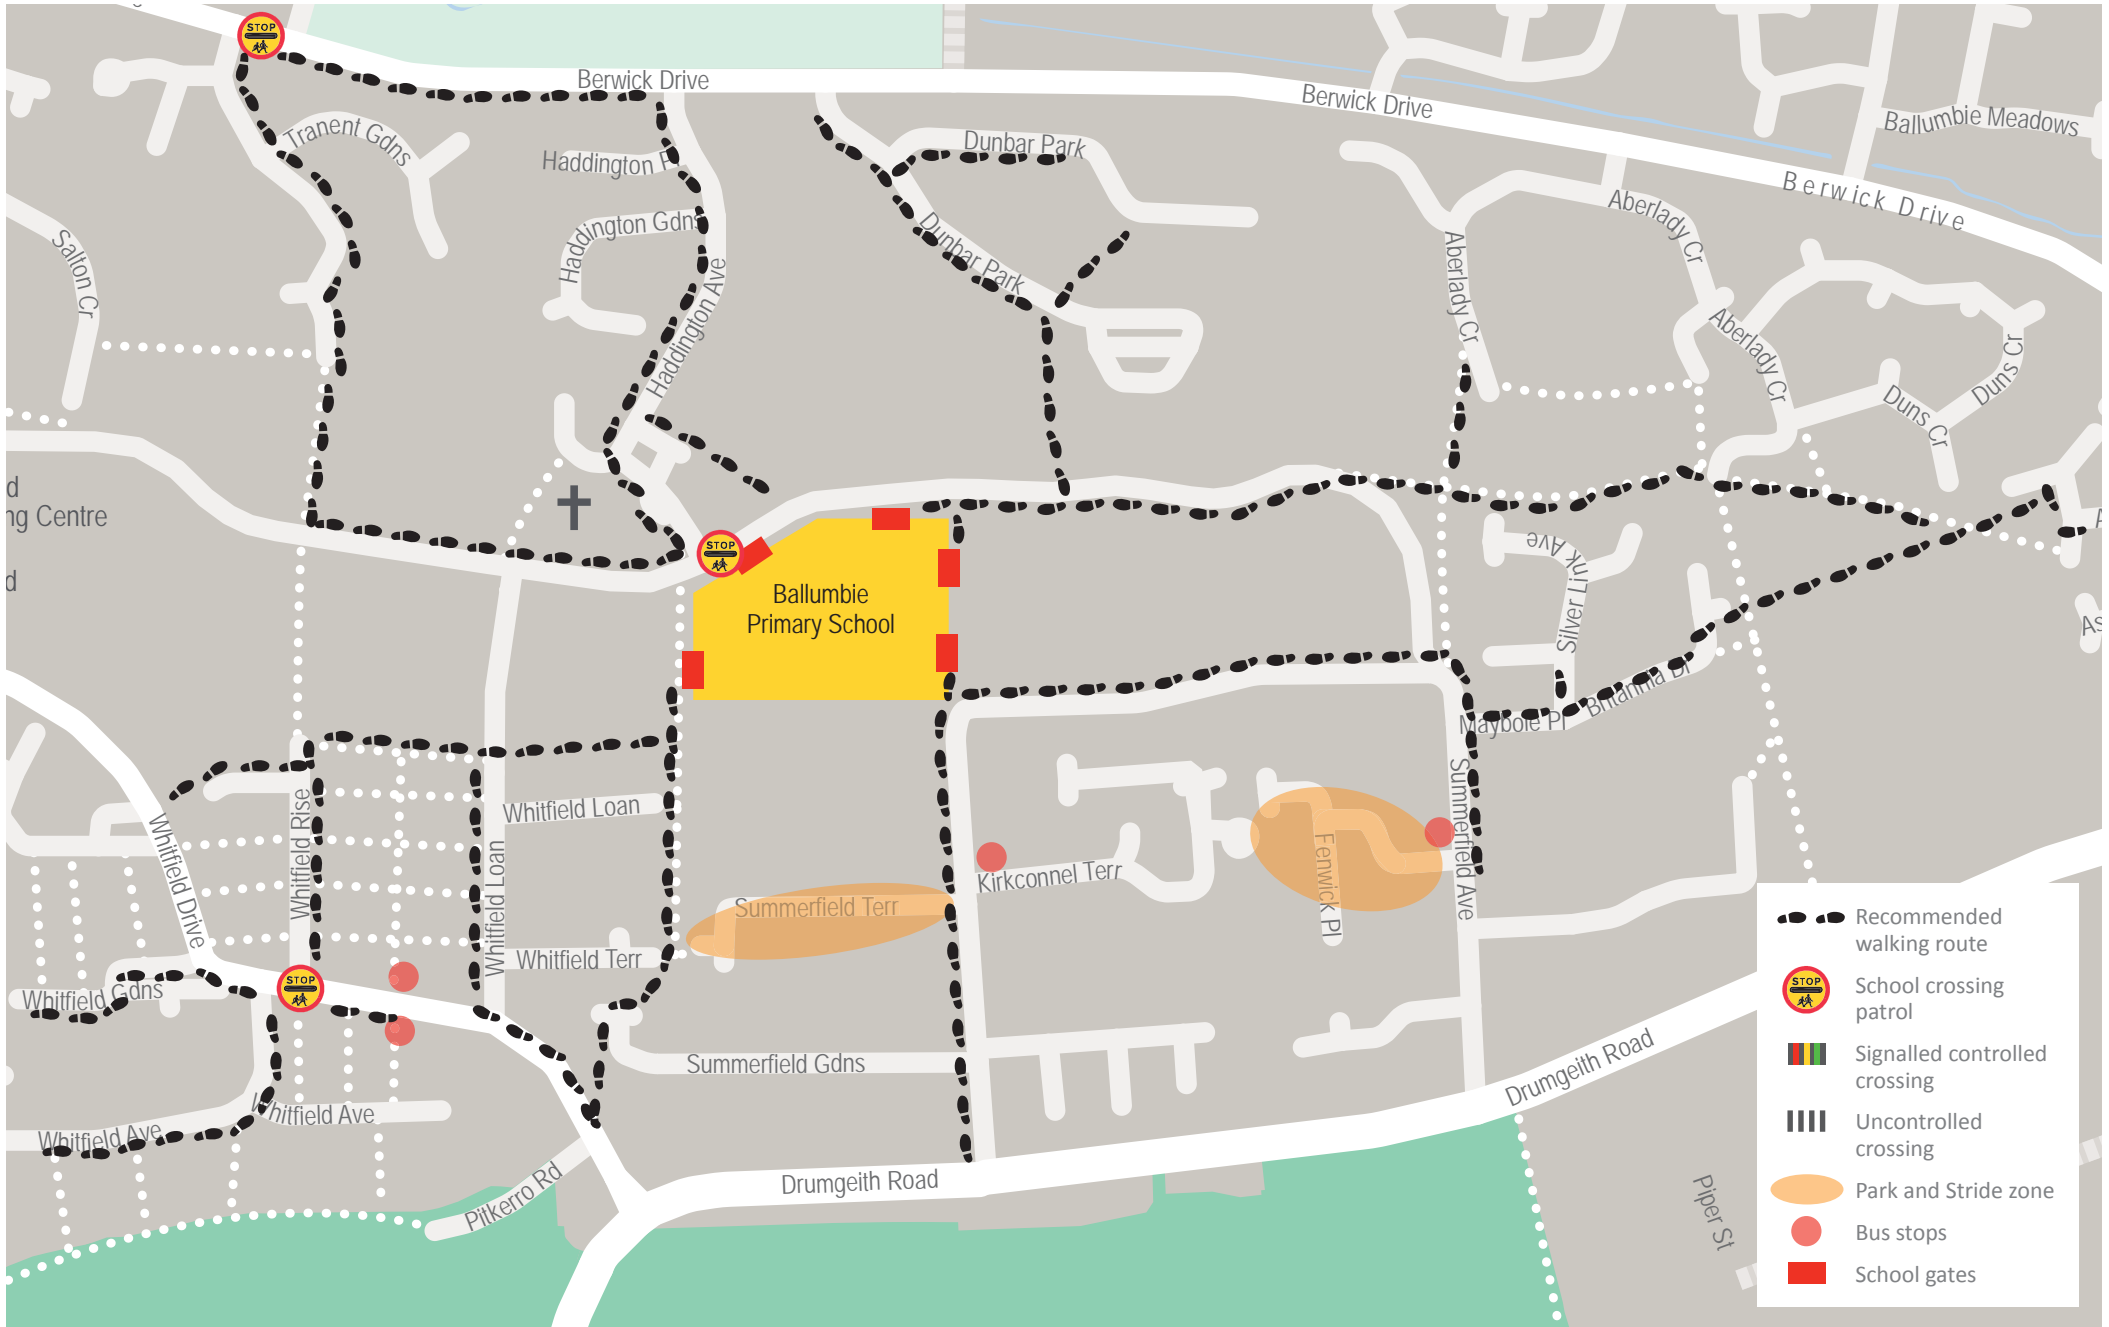

- Recommended walking route
- School crossing patrol
- Signalled controlled crossing
- Uncontrolled crossing
- Park and Stride zone
- Bus stops
- School gates

Safer Routes to Ballumbie Primary School