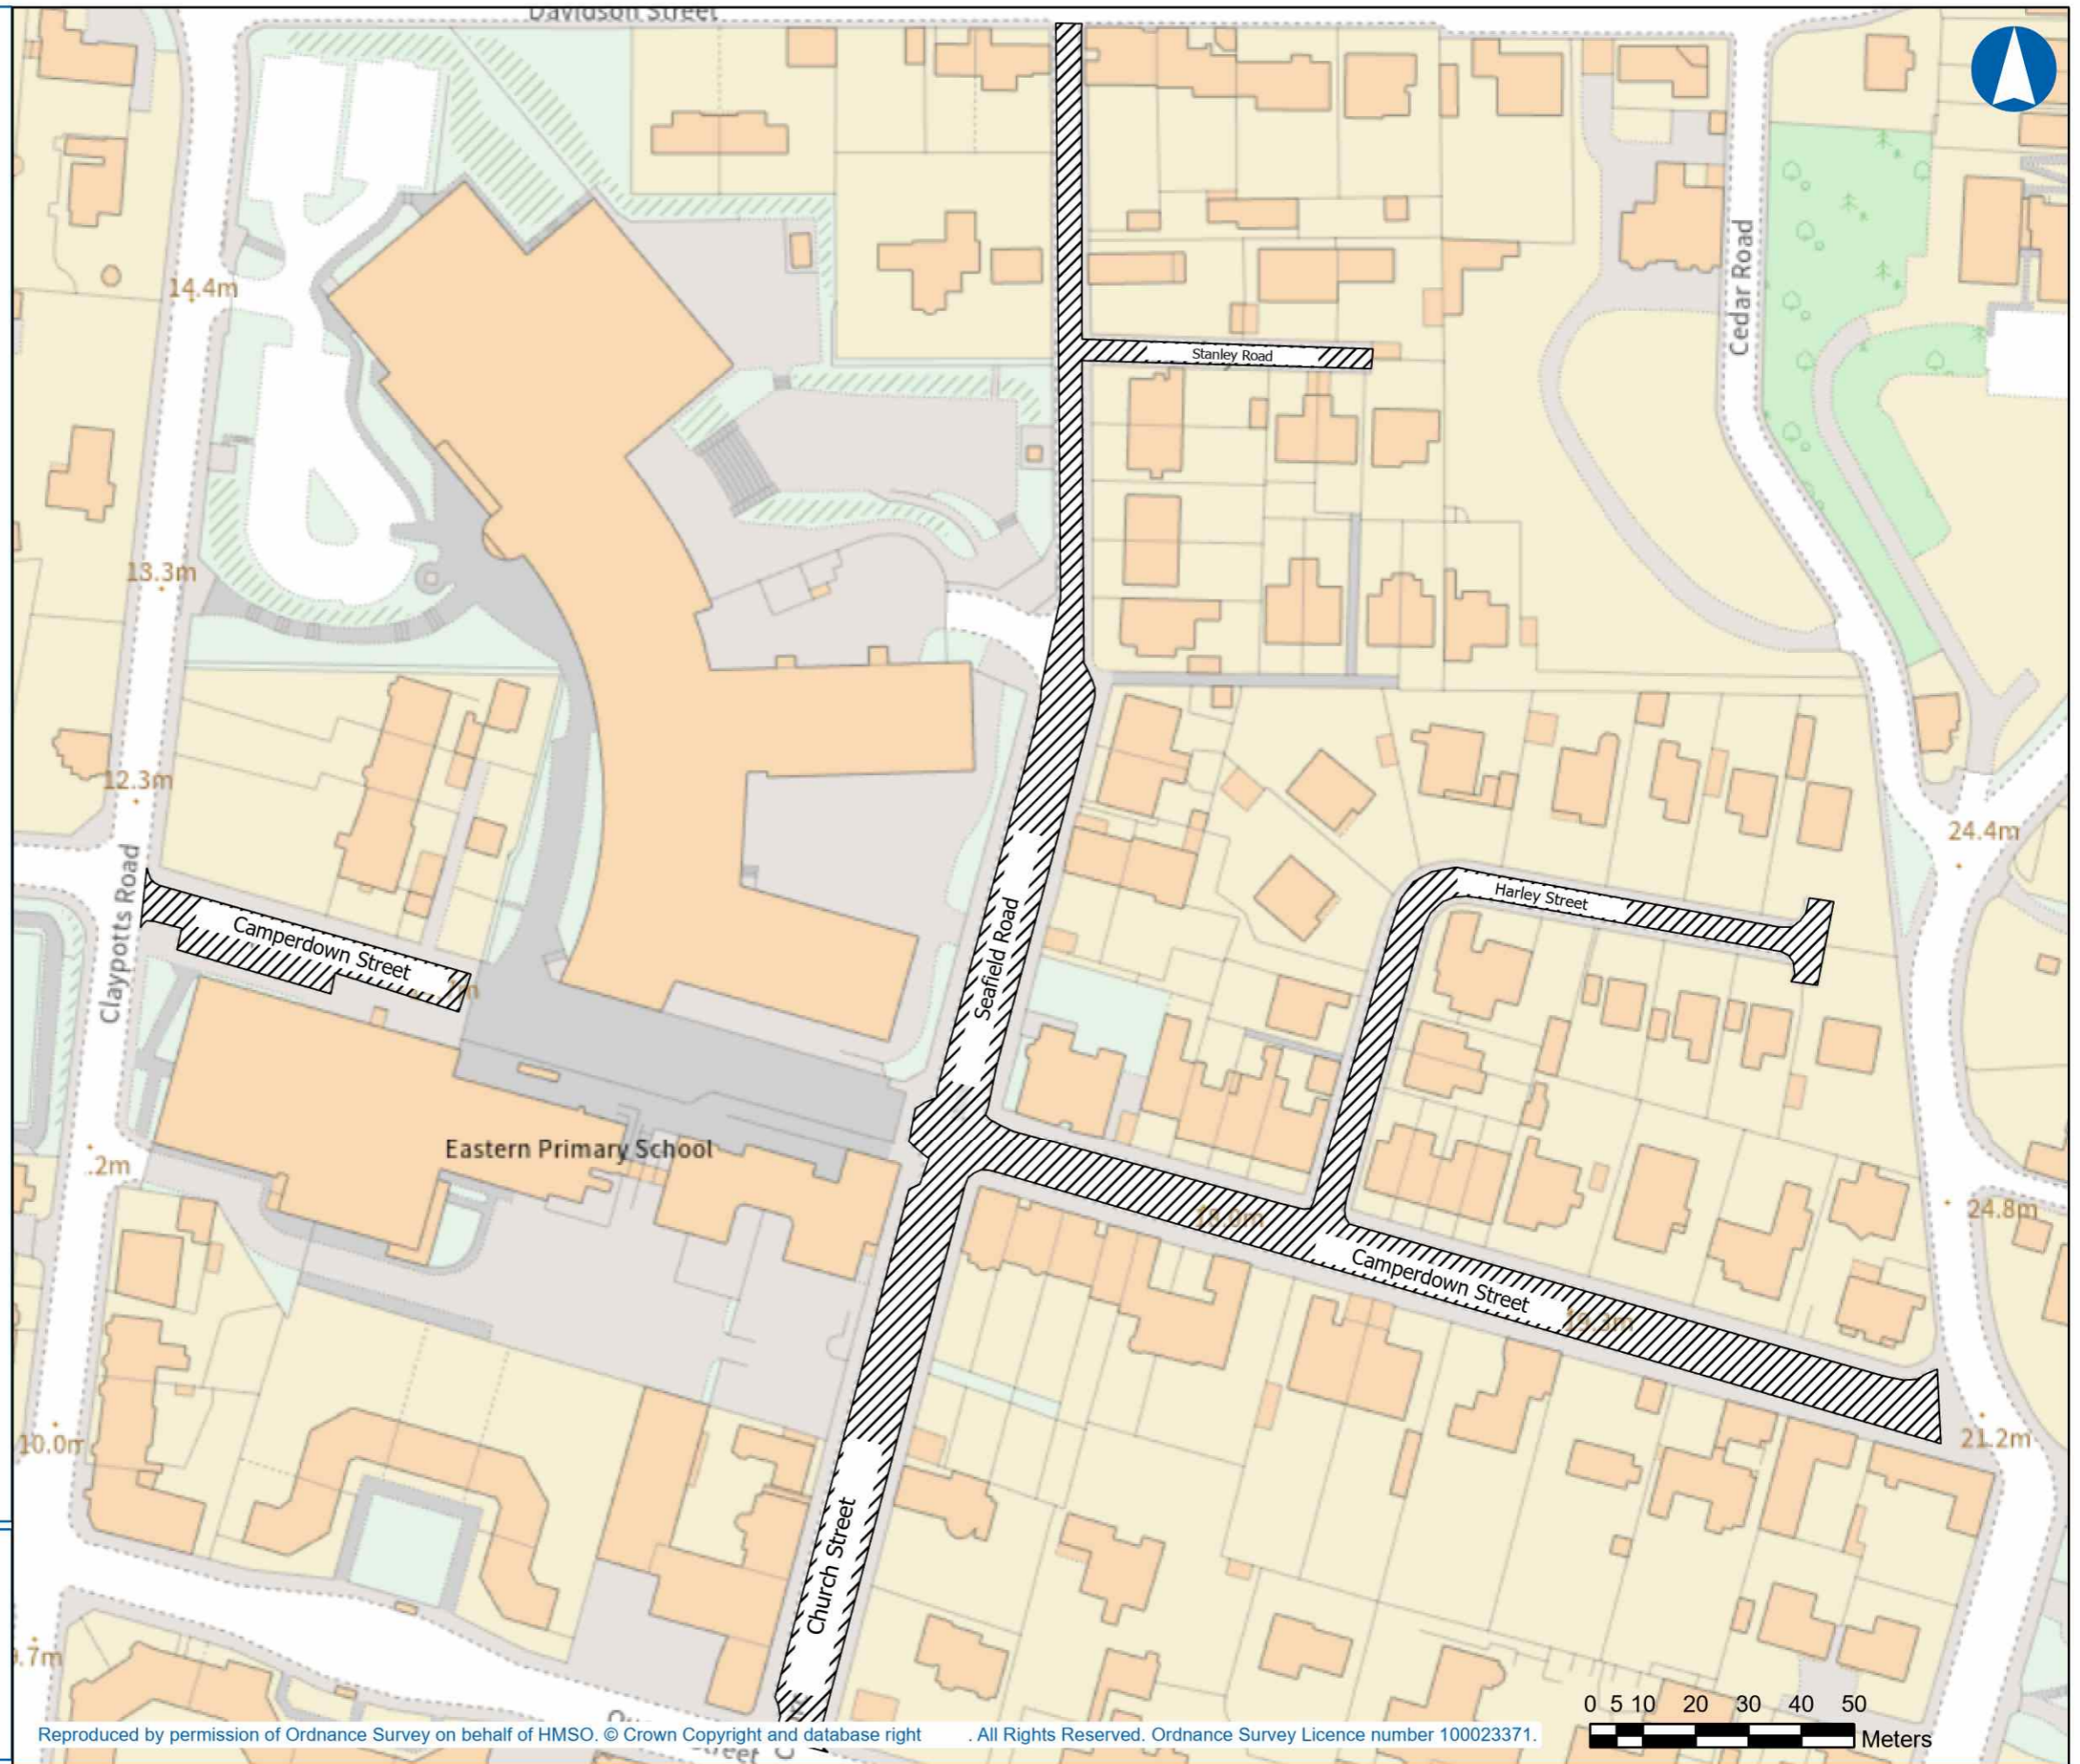

Dundee City Council  
(Prohibition of Driving)  
(School Streets)  
(Order 2023)

Legend

 Clepington Primary School Zone  
'Proposed Prohibition of Driving Area'

Dundee House  
50 North Lindsay Street, DUNDEE, DD1 1QE

Reproduced by permission of Ordnance Survey on behalf of HMSO. © Crown Copyright and database right . All Rights Reserved. Ordnance Survey Licence number 100023371.

Dundee City Council  
(Prohibition of Driving)  
(School Streets)  
(Order 2023)

**Legend**

 Eastern Primary School Zone  
'Proposed Prohibition of Driving Area'

Dundee House  
50 North Lindsay Street, DUNDEE, DD1 1QE

Reproduced by permission of Ordnance Survey on behalf of HMSO. © Crown Copyright and database right. All Rights Reserved. Ordnance Survey Licence number 100023371.

Dundee City Council  
(Prohibition of Driving)  
(School Streets)  
(Order 2023)

Legend

 Mill of Mains Primary School Zone  
'Proposed Prohibition of Driving Area'

Dundee House  
50 North Lindsay Street, DUNDEE, DD1 1QE