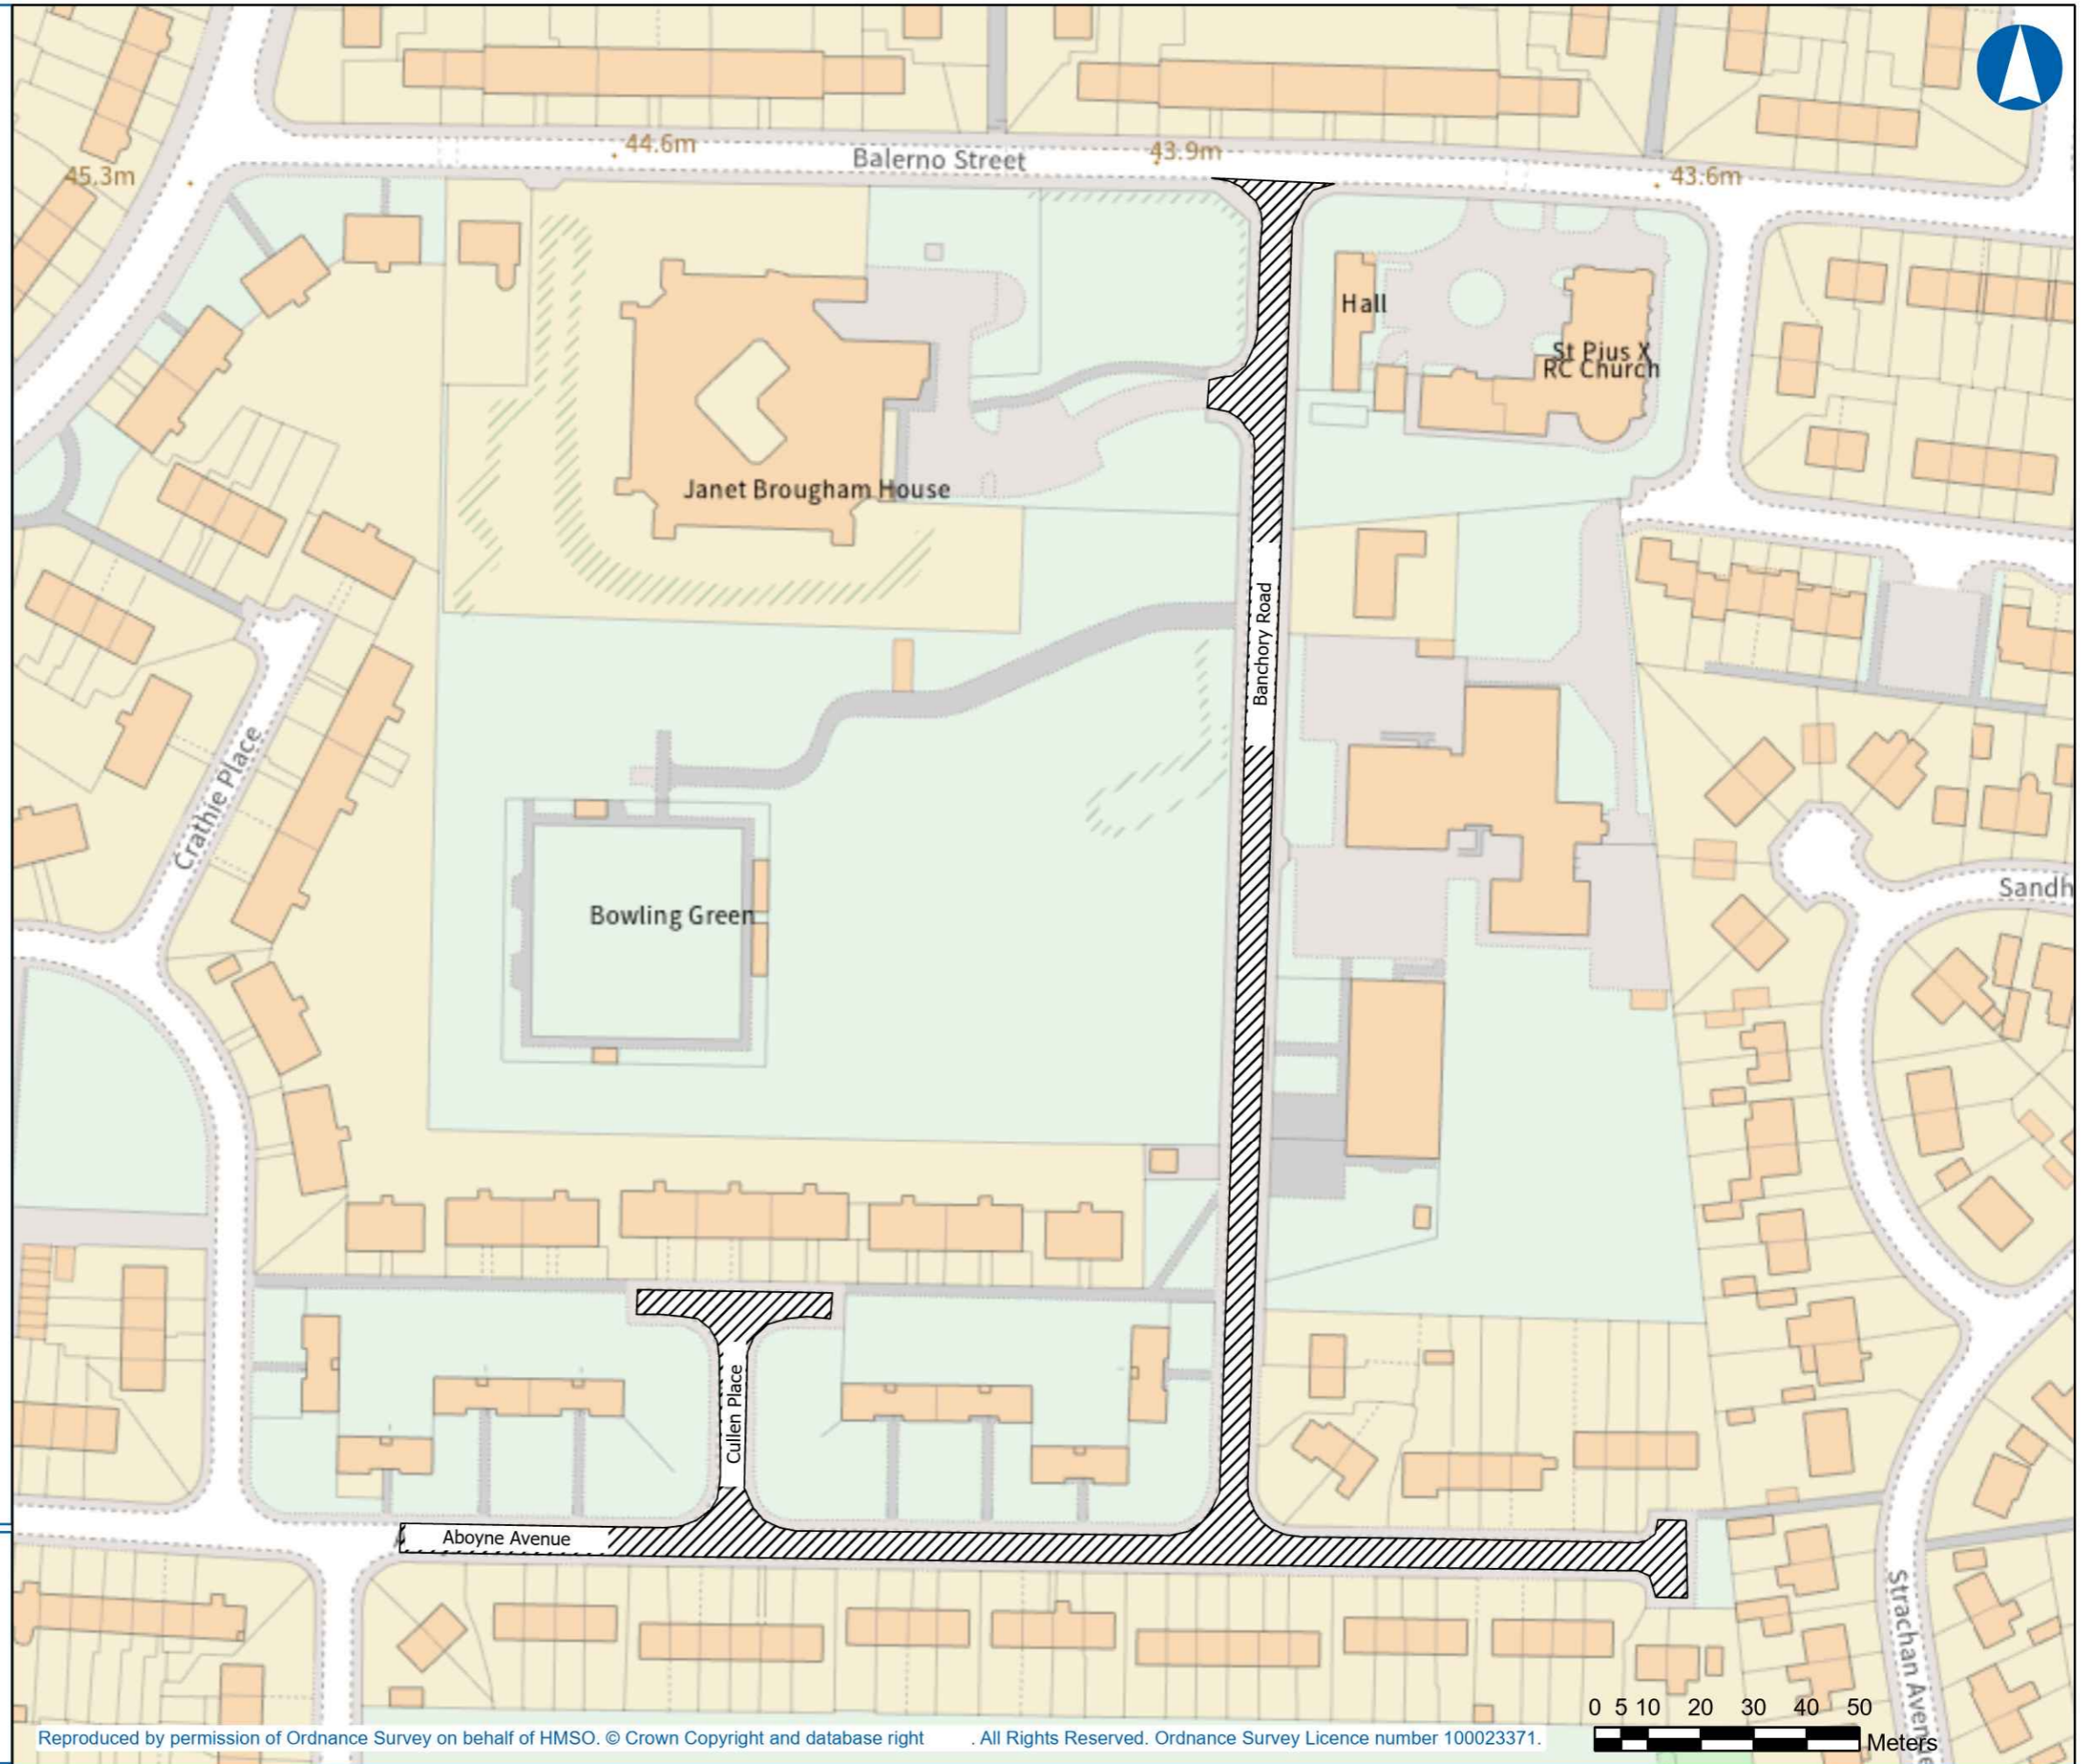

Dundee City Council
(Prohibition of Driving)
(School Streets)
(Order 2023)

Legend

St Pius RC Primary School Zone
'Proposed Prohibition of Driving Area'

Dundee House
50 North Lindsay Street, DUNDEE, DD1 1QE

Reproduced by permission of Ordnance Survey on behalf of HMSO. © Crown Copyright and database right . All Rights Reserved. Ordnance Survey Licence number 100023371.