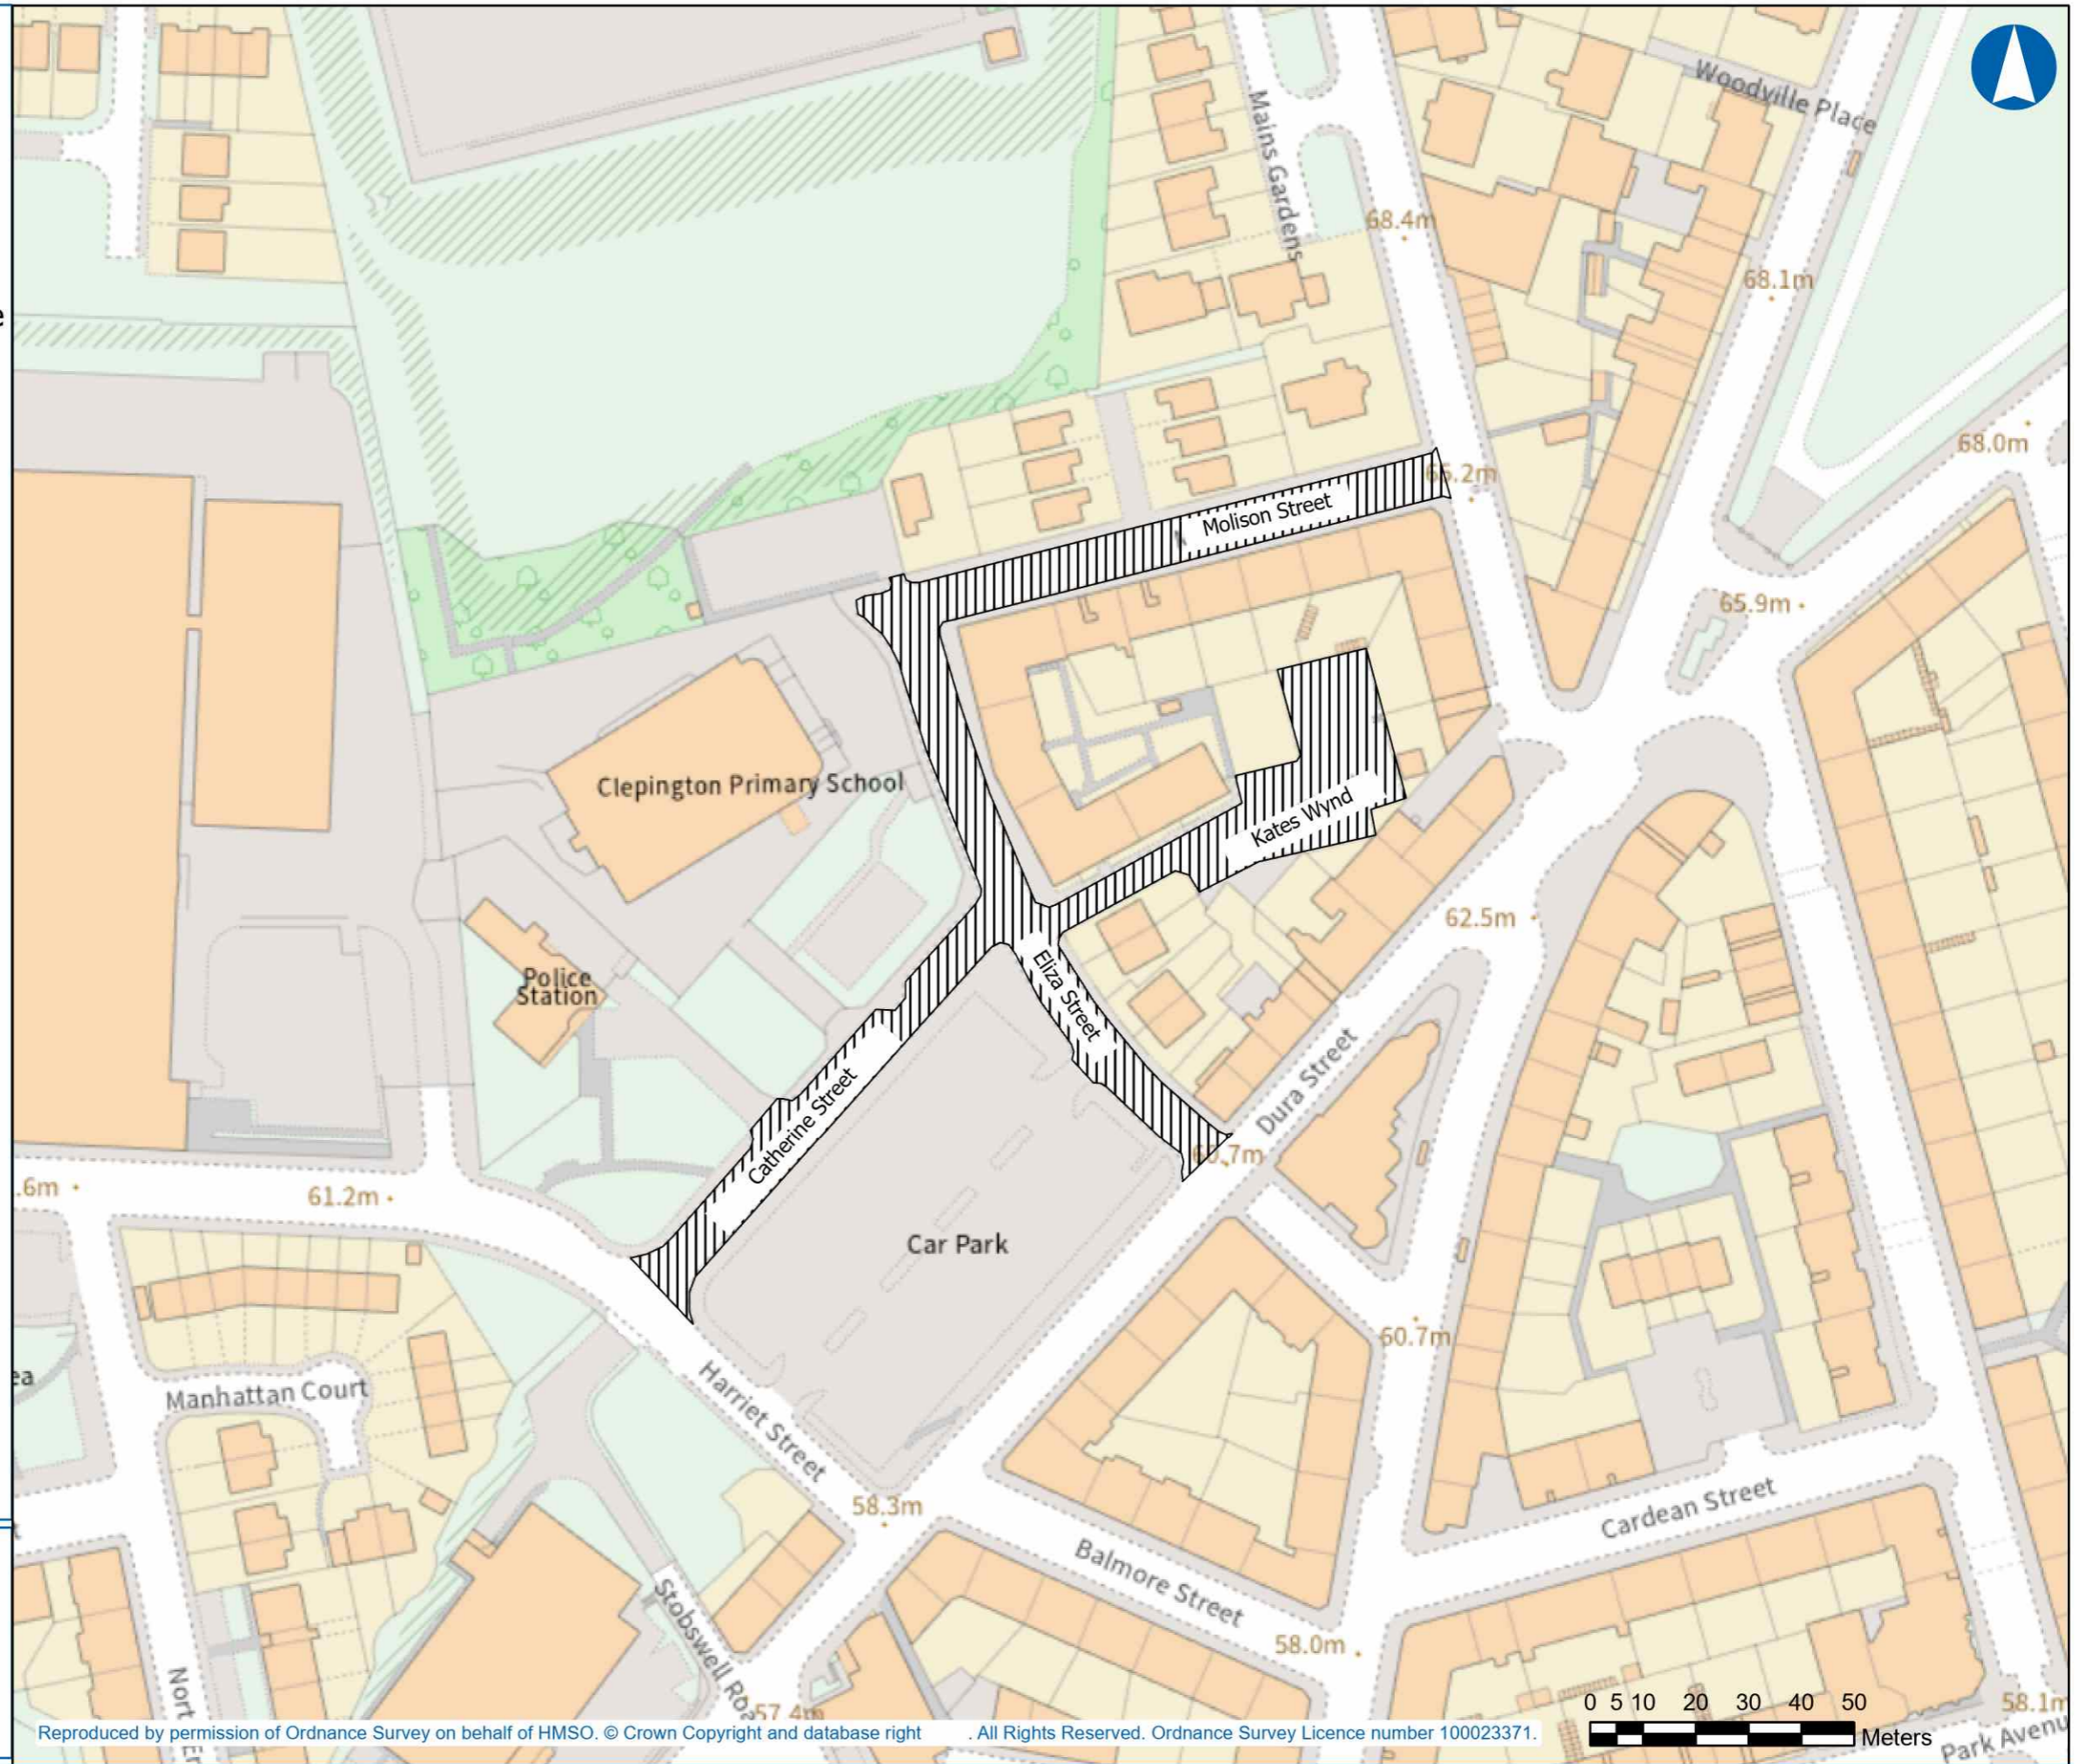

Dundee City Council  
(Prohibition of Driving)  
(School Streets)  
(Order 2023)

Legend

 Clepington Primary School Zone  
'Proposed Prohibition of Driving Area'

Dundee House  
50 North Lindsay Street, DUNDEE, DD1 1QE

**Legend**

 Eastern Primary School Zone  
'Proposed Prohibition of Driving Area'

Dundee House  
50 North Lindsay Street, DUNDEE, DD1 1QE

Reproduced by permission of Ordnance Survey on behalf of HMSO. © Crown Copyright and database right. All Rights Reserved. Ordnance Survey Licence number 100023371.