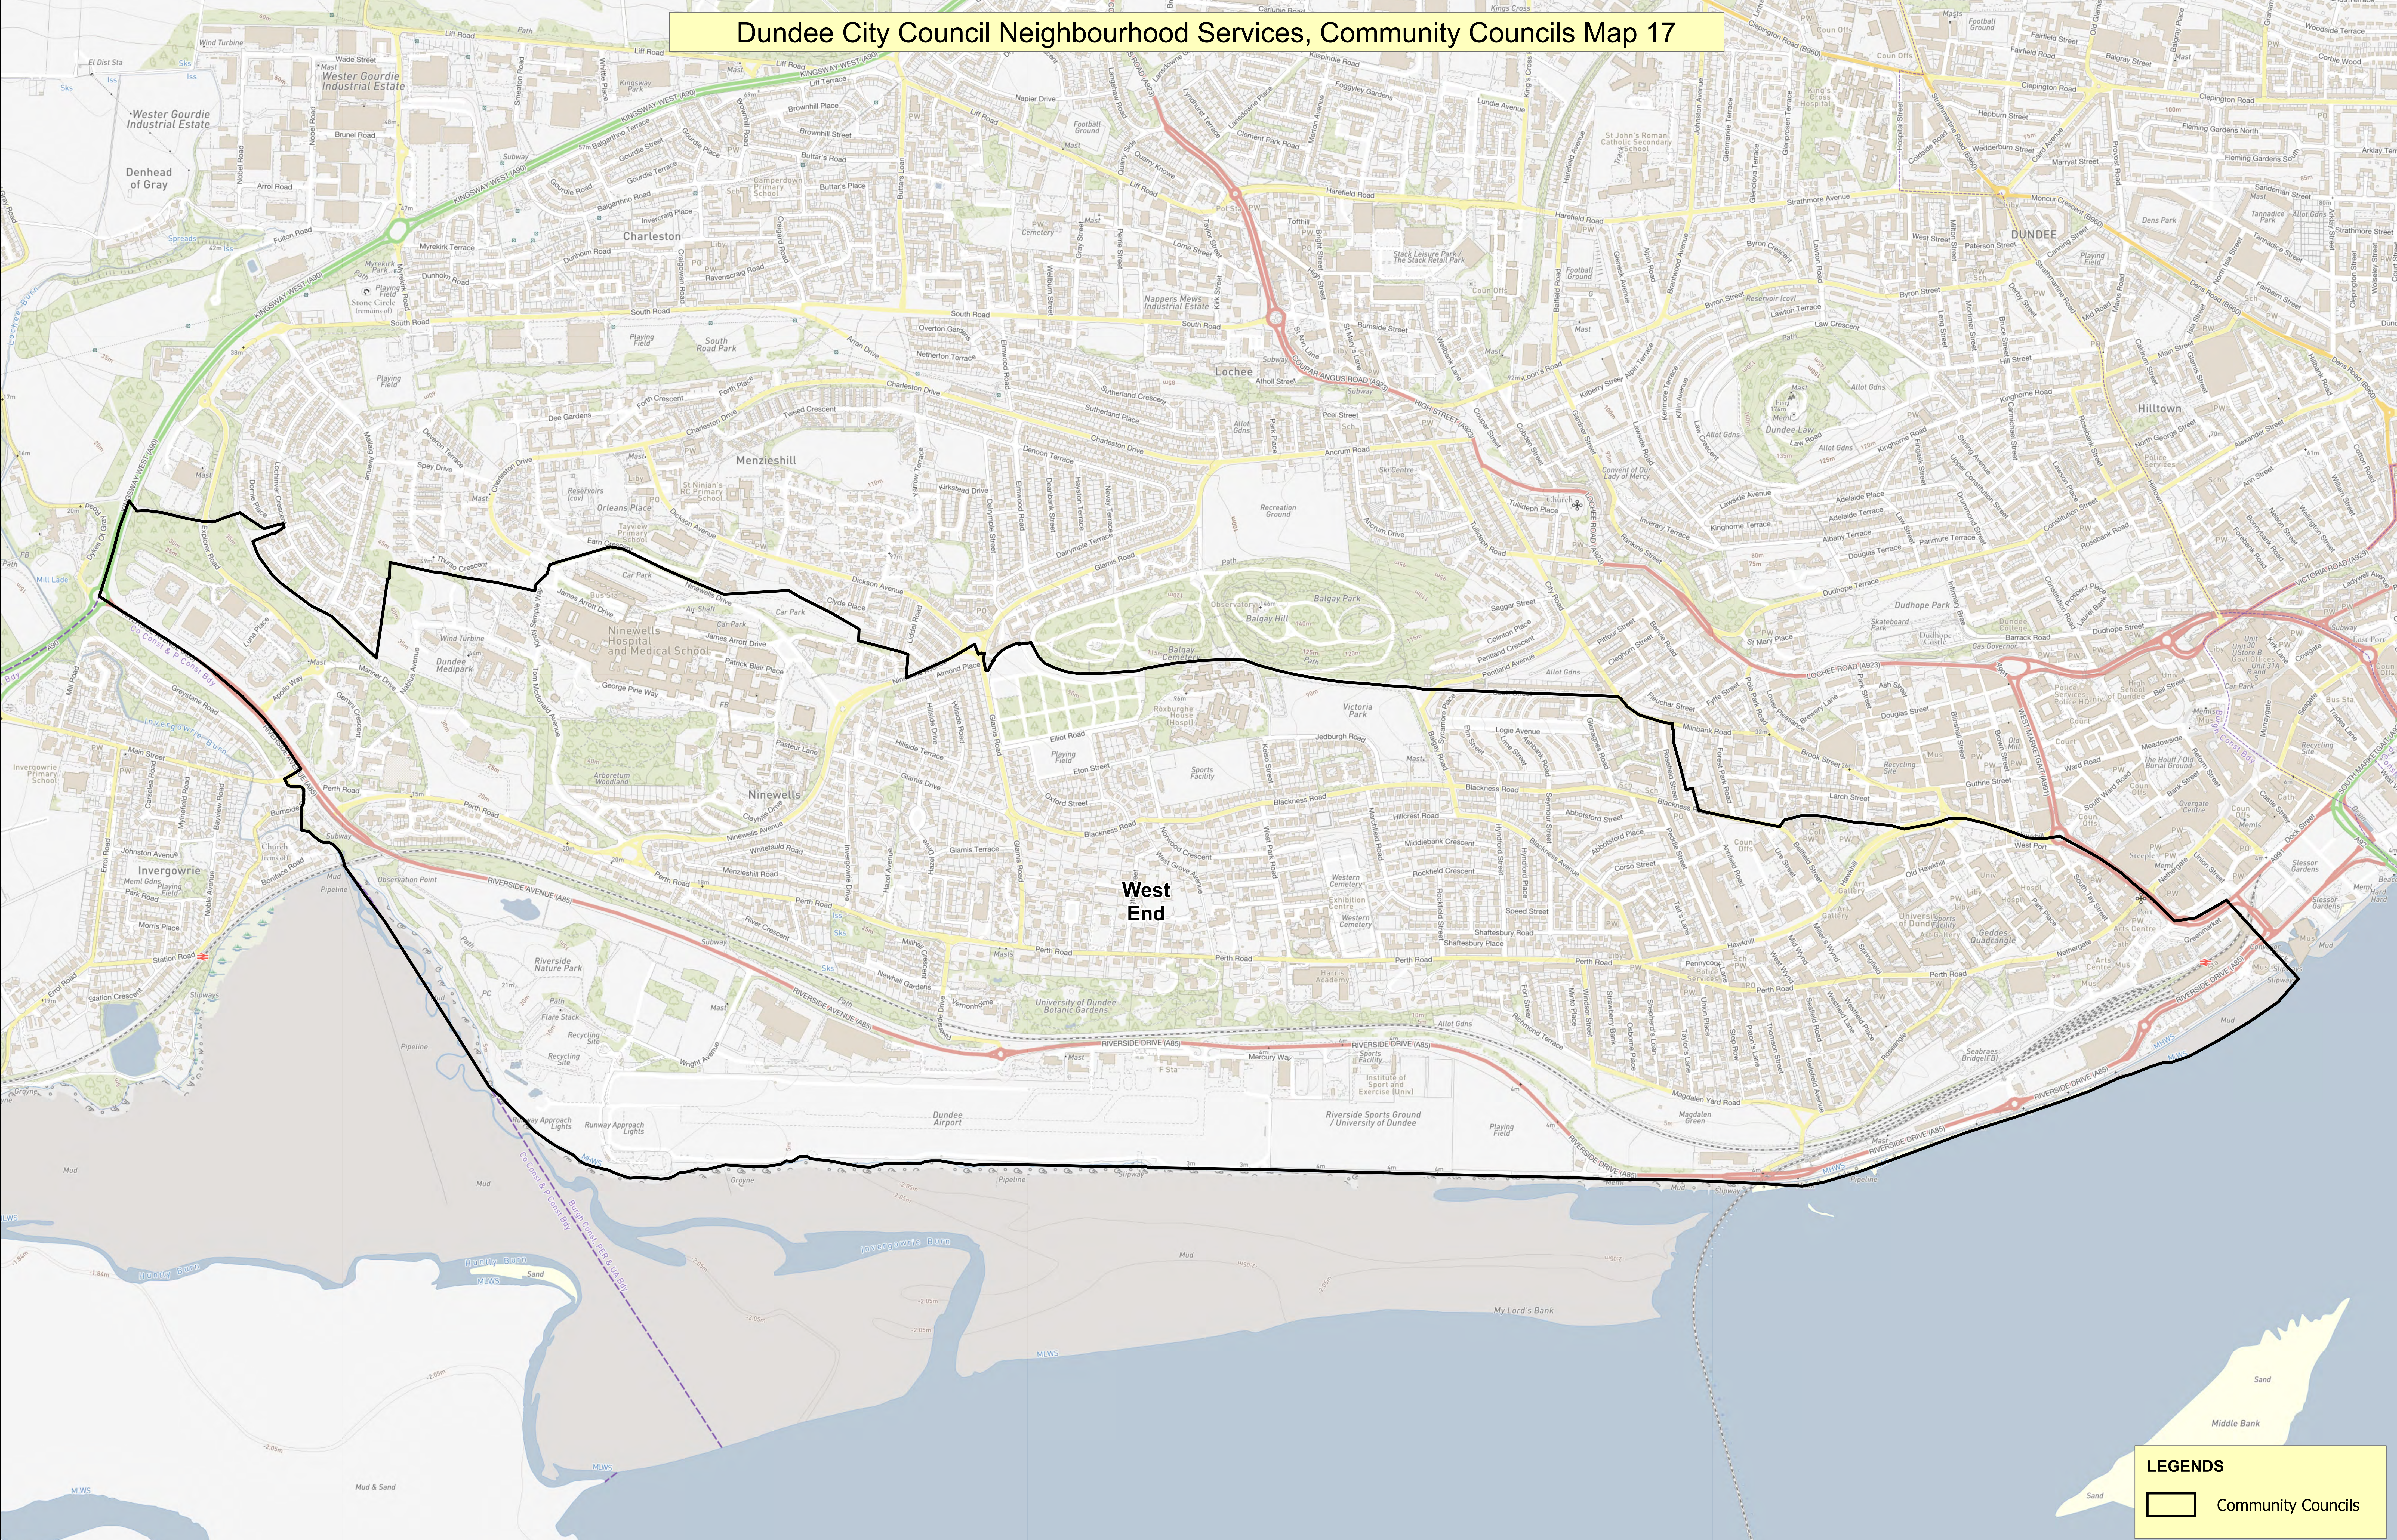

Dundee City Council Neighbourhood Services, Community Councils Map 17

LEGENDS

Community Councils